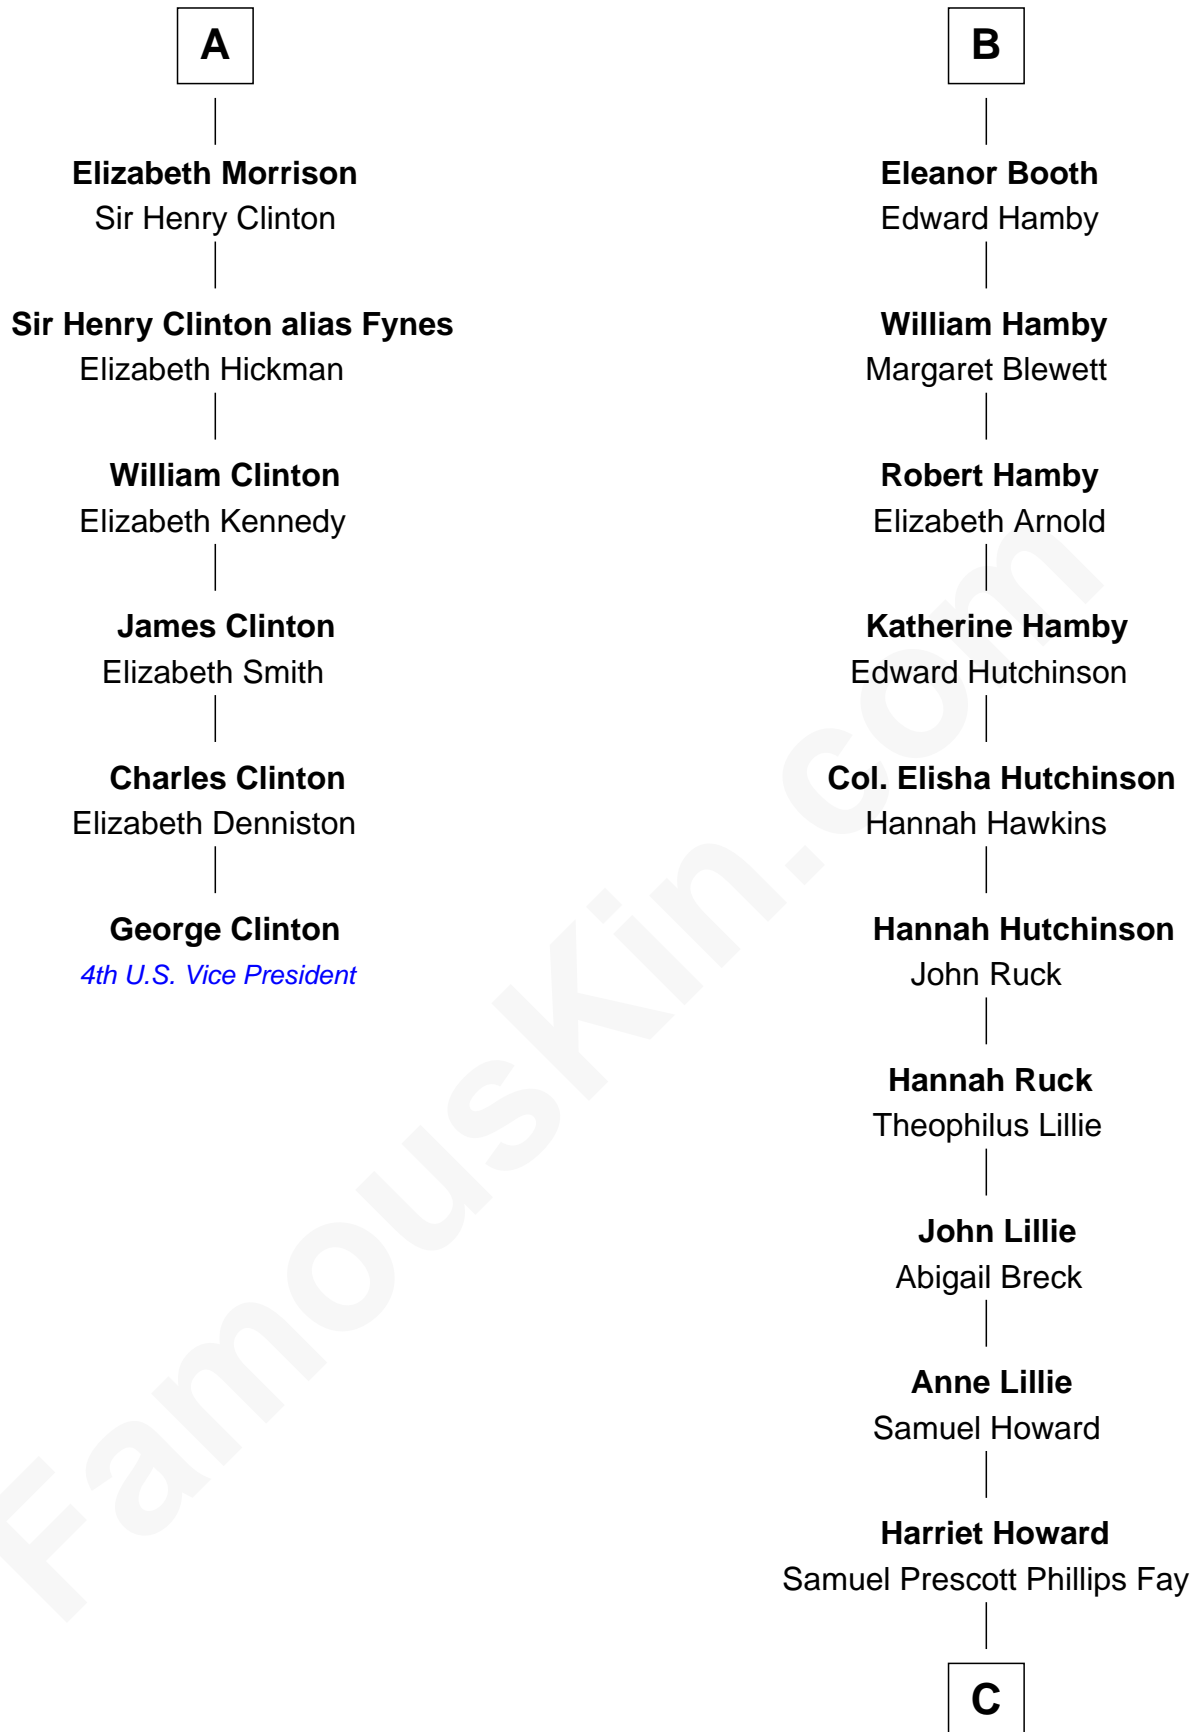

FamousKin.com Relationship Chart of

George Clinton

4th U.S. Vice President

12th cousin 9 times removed of

George H. W. Bush

41st U.S. President

Sir William de Ros
Margery de Badlesmere

Thomas de Ros
Beatrice de Stafford

Maud de Roos
John de Welles

Margaret de Ros
Sir Reynold Grey

Margery de Welles
Stephen le Scrope

Sir John Grey
Constance de Holand

Maude le Scrope
Sir Baldwin Freville

Sir Edmund Grey
Katherine Percy

Margaret Freville
Sir Hugh Willoughby

George Grey
Catherine Herbert

Margery Willoughby
Sir Godfrey Hilton

Anne Grey
Sir John Hussey

Elizabeth Hilton
Richard Thimbleby

Bridget Hussey
Sir Richard Morrison

Anne Thimbleby
John Booth

A

B

C

Samuel Howard Fay
Susan Montfort Shellman

Harriet Eleanor Fay
Rev. James Smith Bush

Samuel Prescott Bush
Flora Sheldon

Prescott Sheldon Bush
Dorothy Wear Walker

George H. W. Bush
41st U.S. President

FamousKin.com