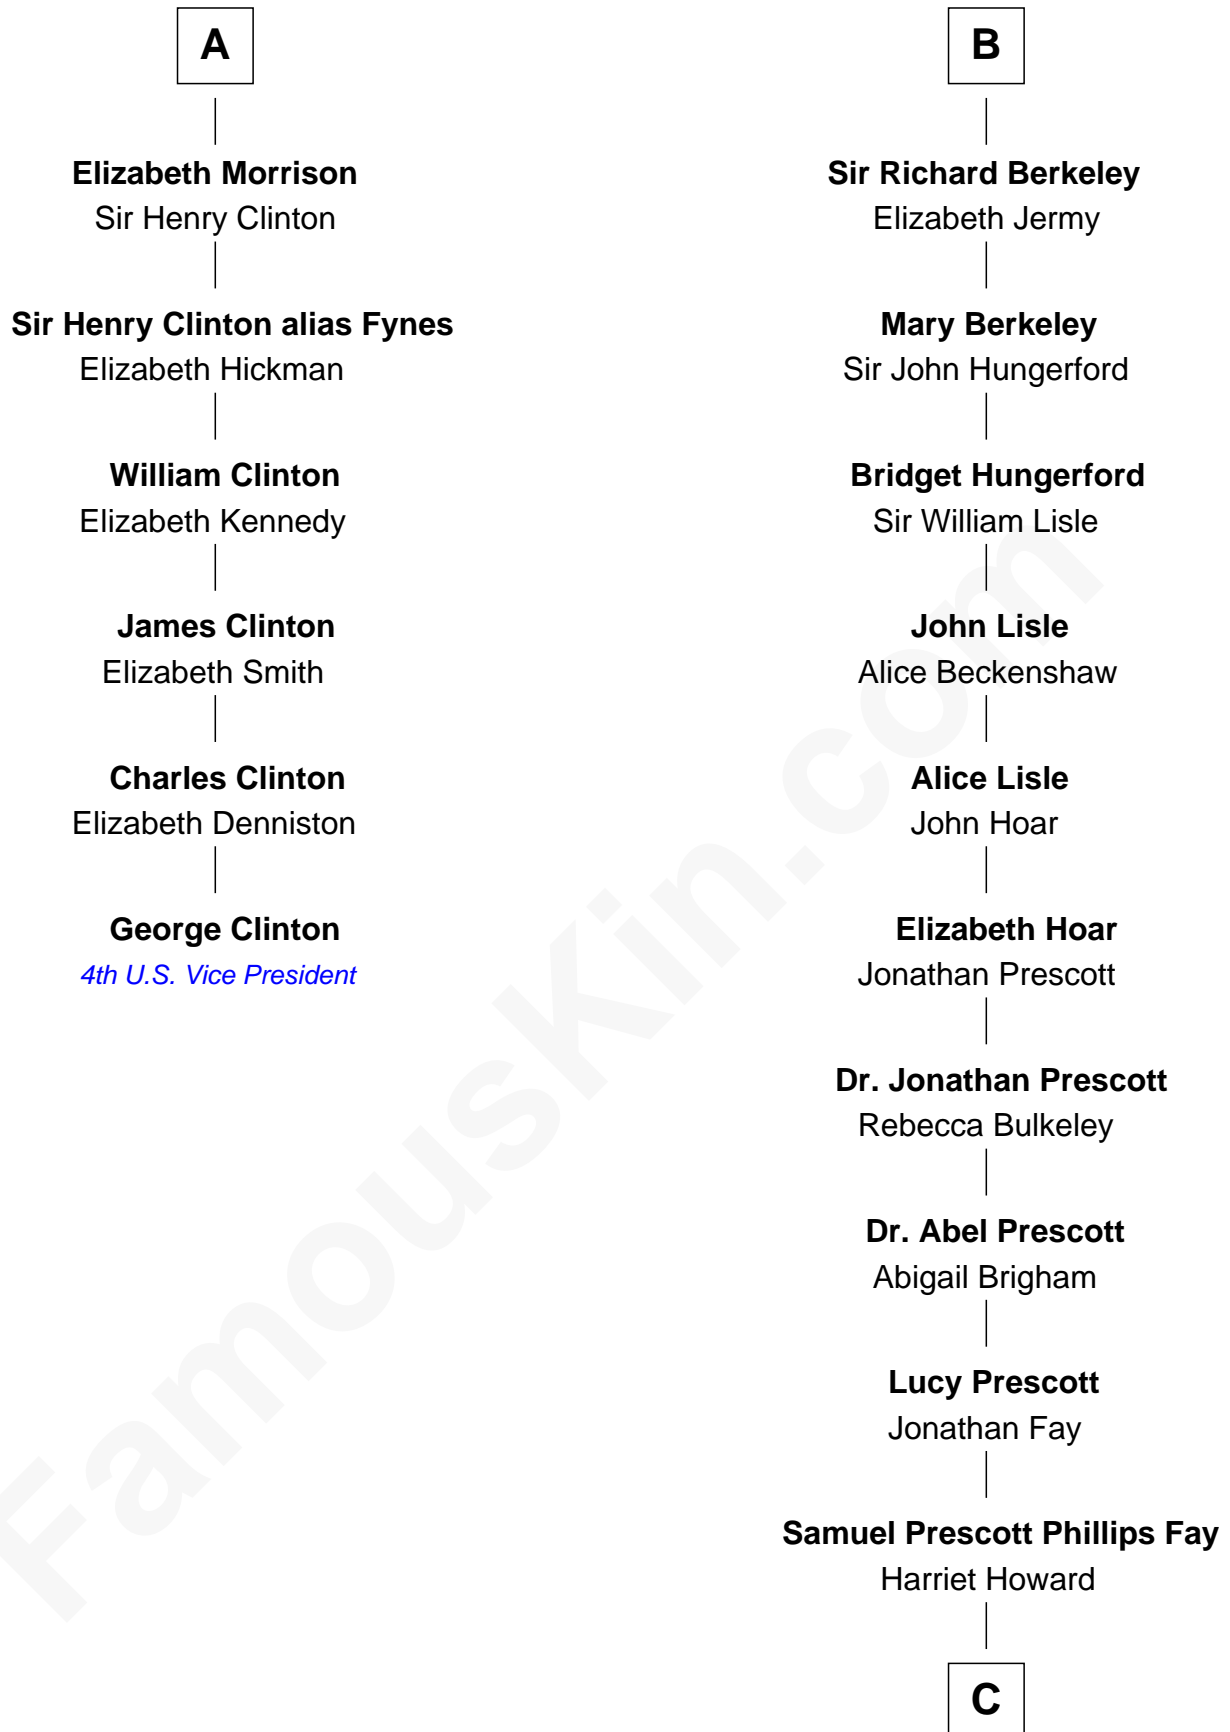

# FamousKin.com Relationship Chart of

**George Clinton**

*4th U.S. Vice President*

12th cousin 9 times removed of

**George H. W. Bush**

*41st U.S. President*

**Ralph de Stafford**

*with wife  
Margaret de Audley*

Eleanor Aylesbury

**George Grey**

Catherine Herbert

**Anne Stafford**

Sir William Berkeley

**Anne Grey**

Sir John Hussey

**Richard Berkeley**

Elizabeth Conningsby

**Bridget Hussey**

Sir Richard Morrison

**Sir John Berkeley**

Isabel Dennis

**A**

**B**

**C**

**Samuel Howard Fay**  
Susan Montfort Shellman

**Harriet Eleanor Fay**  
Rev. James Smith Bush

**Samuel Prescott Bush**  
Flora Sheldon

**Prescott Sheldon Bush**  
Dorothy Wear Walker

**George H. W. Bush**  
*41st U.S. President*