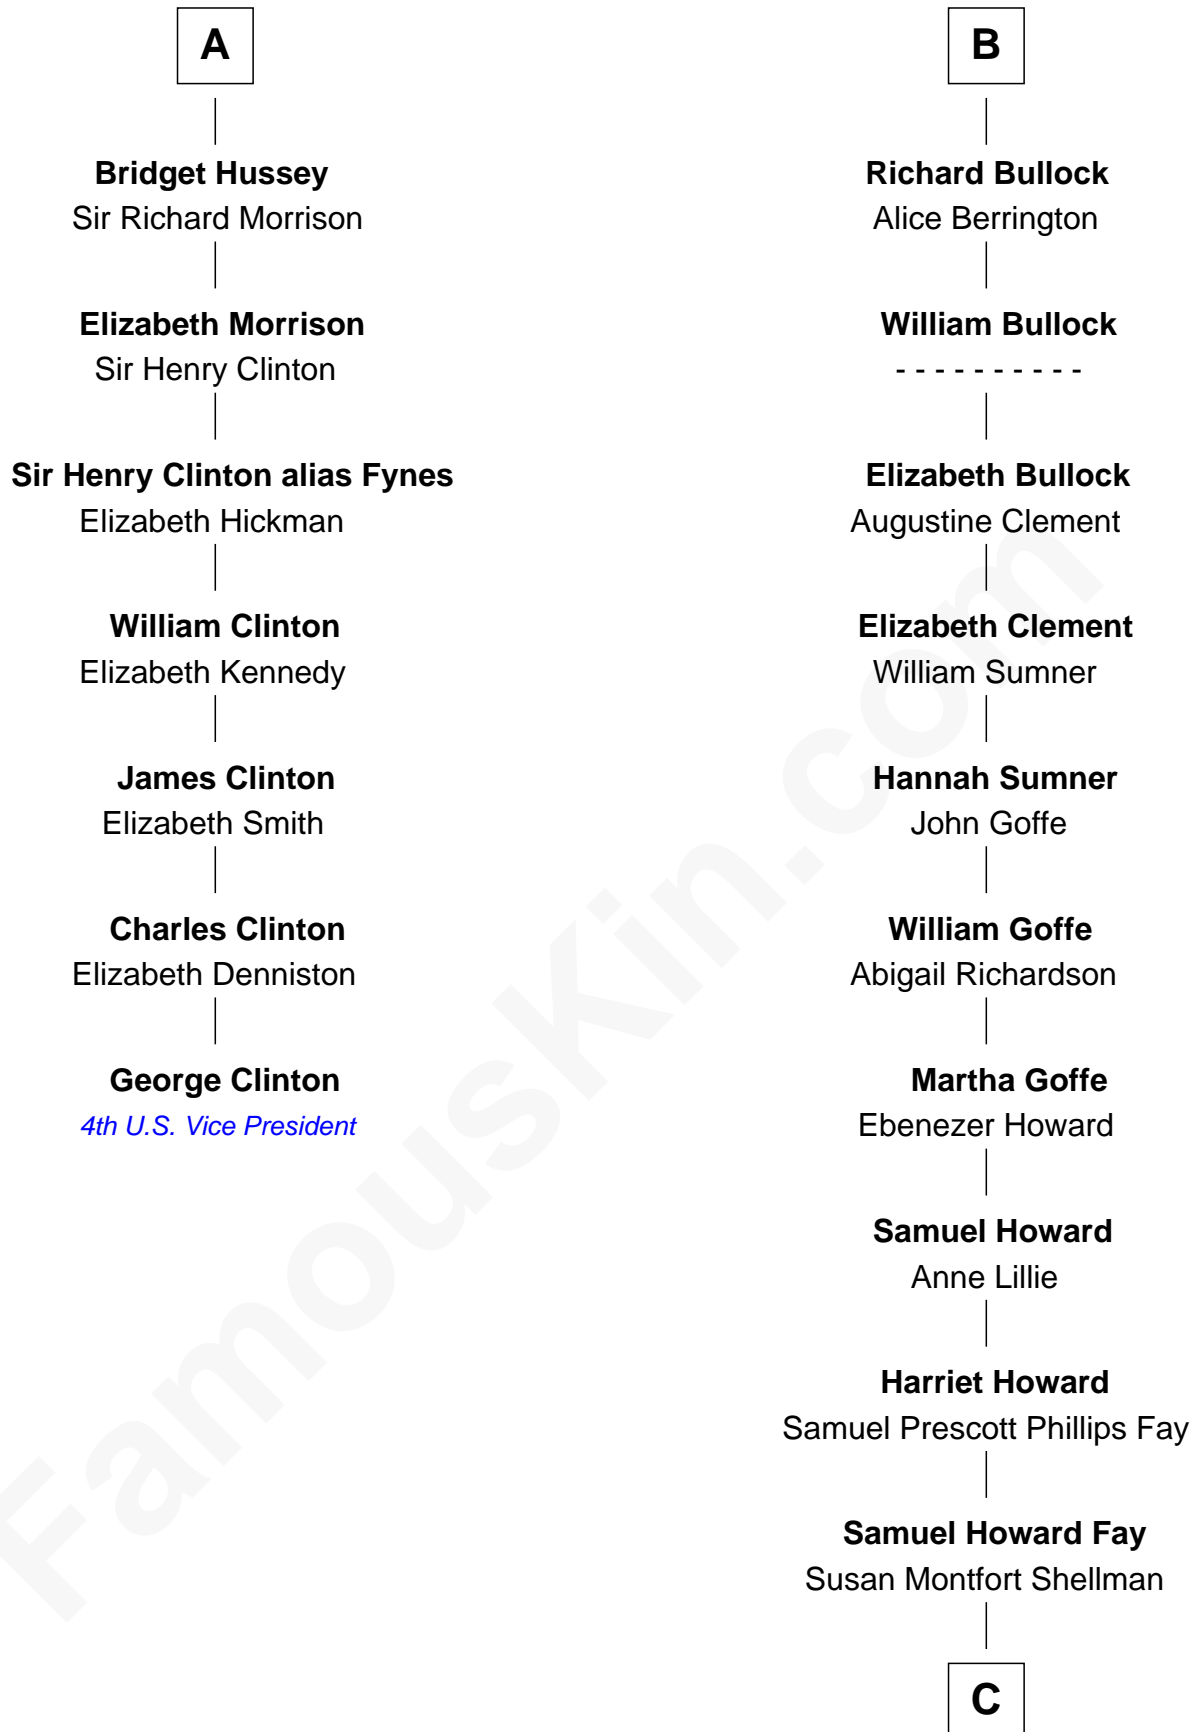

FamousKin.com Relationship Chart of

George Clinton

4th U.S. Vice President

13th cousin 7 times removed of

George H. W. Bush

41st U.S. President

William de Montagu
Katherine de Grandison

Philippa de Montagu
Sir Roger de Mortimer

Edmund Mortimer
Philippa Plantagenet

Elizabeth Mortimer
Sir Henry Percy

Sir Henry Percy
Eleanor Neville

Katherine Percy
Sir Edmund Grey

George Grey
Catherine Herbert

Anne Grey
Sir John Hussey

A

Sibyl de Montagu
Sir Edmund Fitzalan

Philippe Fitzalan
Sir Richard Sergeaux

Alice Sergeaux
Sir Richard de Vere

Sir John de Vere
Elizabeth Howard

Joan de Vere
Sir William Norreys

Margaret Norreys
Gilbert Bullock

Thomas Bullock
Alice Kingsmill

B

C

Harriet Eleanor Fay
Rev. James Smith Bush

Samuel Prescott Bush
Flora Sheldon

Prescott Sheldon Bush
Dorothy Wear Walker

George H. W. Bush
41st U.S. President

FamousKin.com