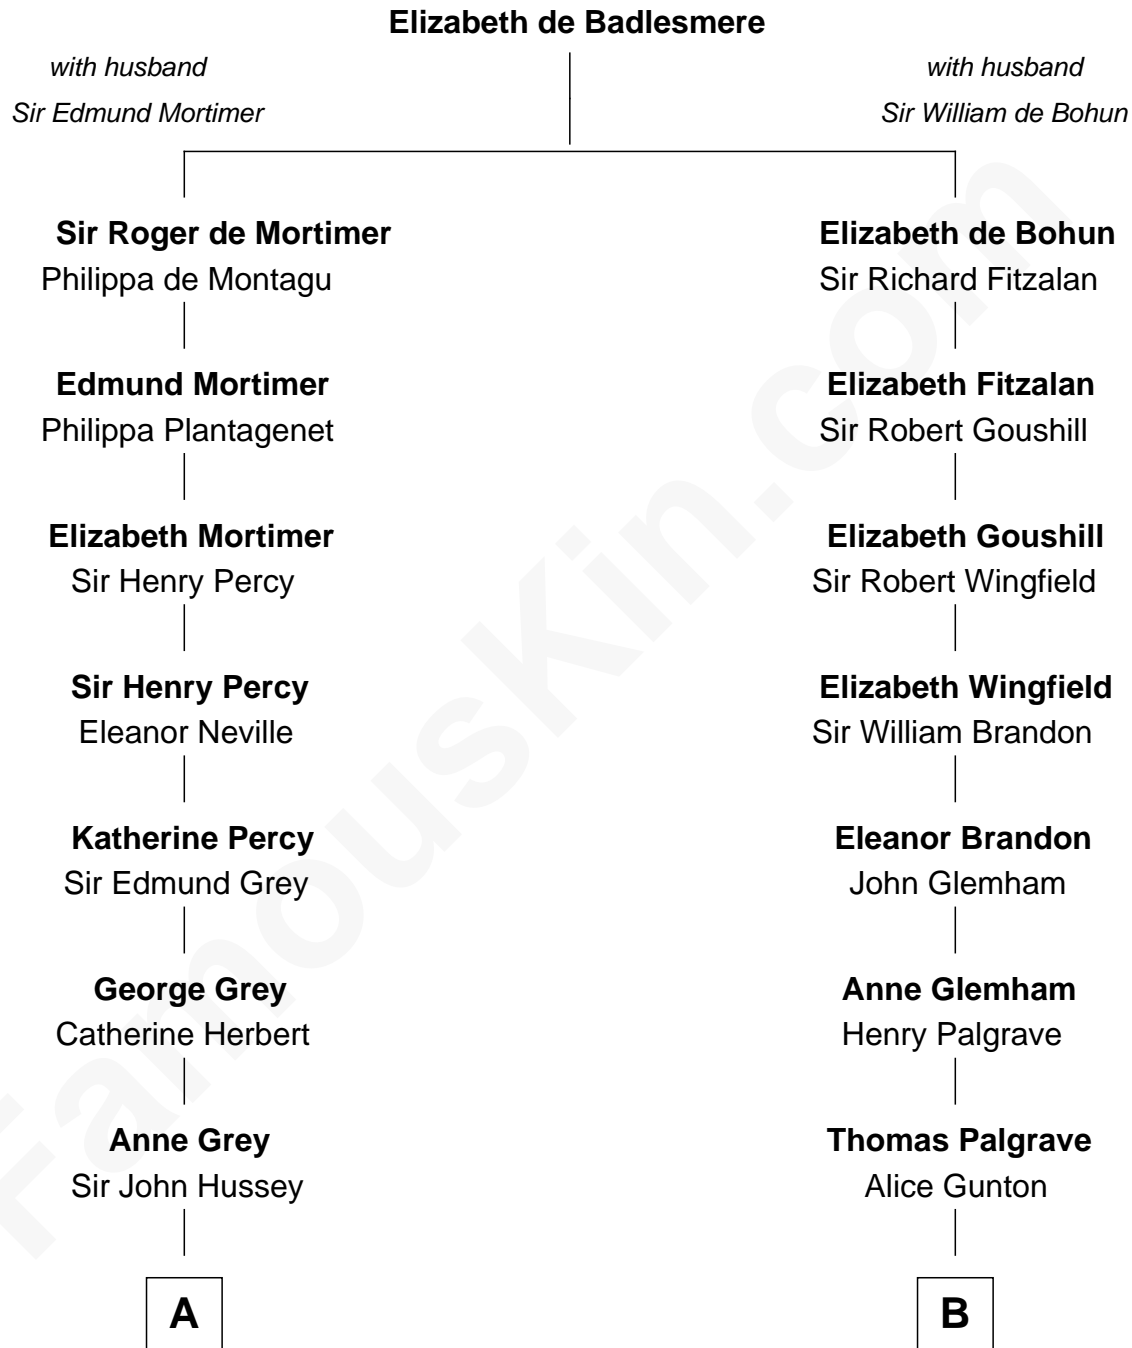

FamousKin.com Relationship Chart of

George Clinton

4th U.S. Vice President

13th cousin 7 times removed of

George H. W. Bush

41st U.S. President

C

Harriet Eleanor Fay
Rev. James Smith Bush

Samuel Prescott Bush
Flora Sheldon

Prescott Sheldon Bush
Dorothy Wear Walker

George H. W. Bush
41st U.S. President

FamousKin.com