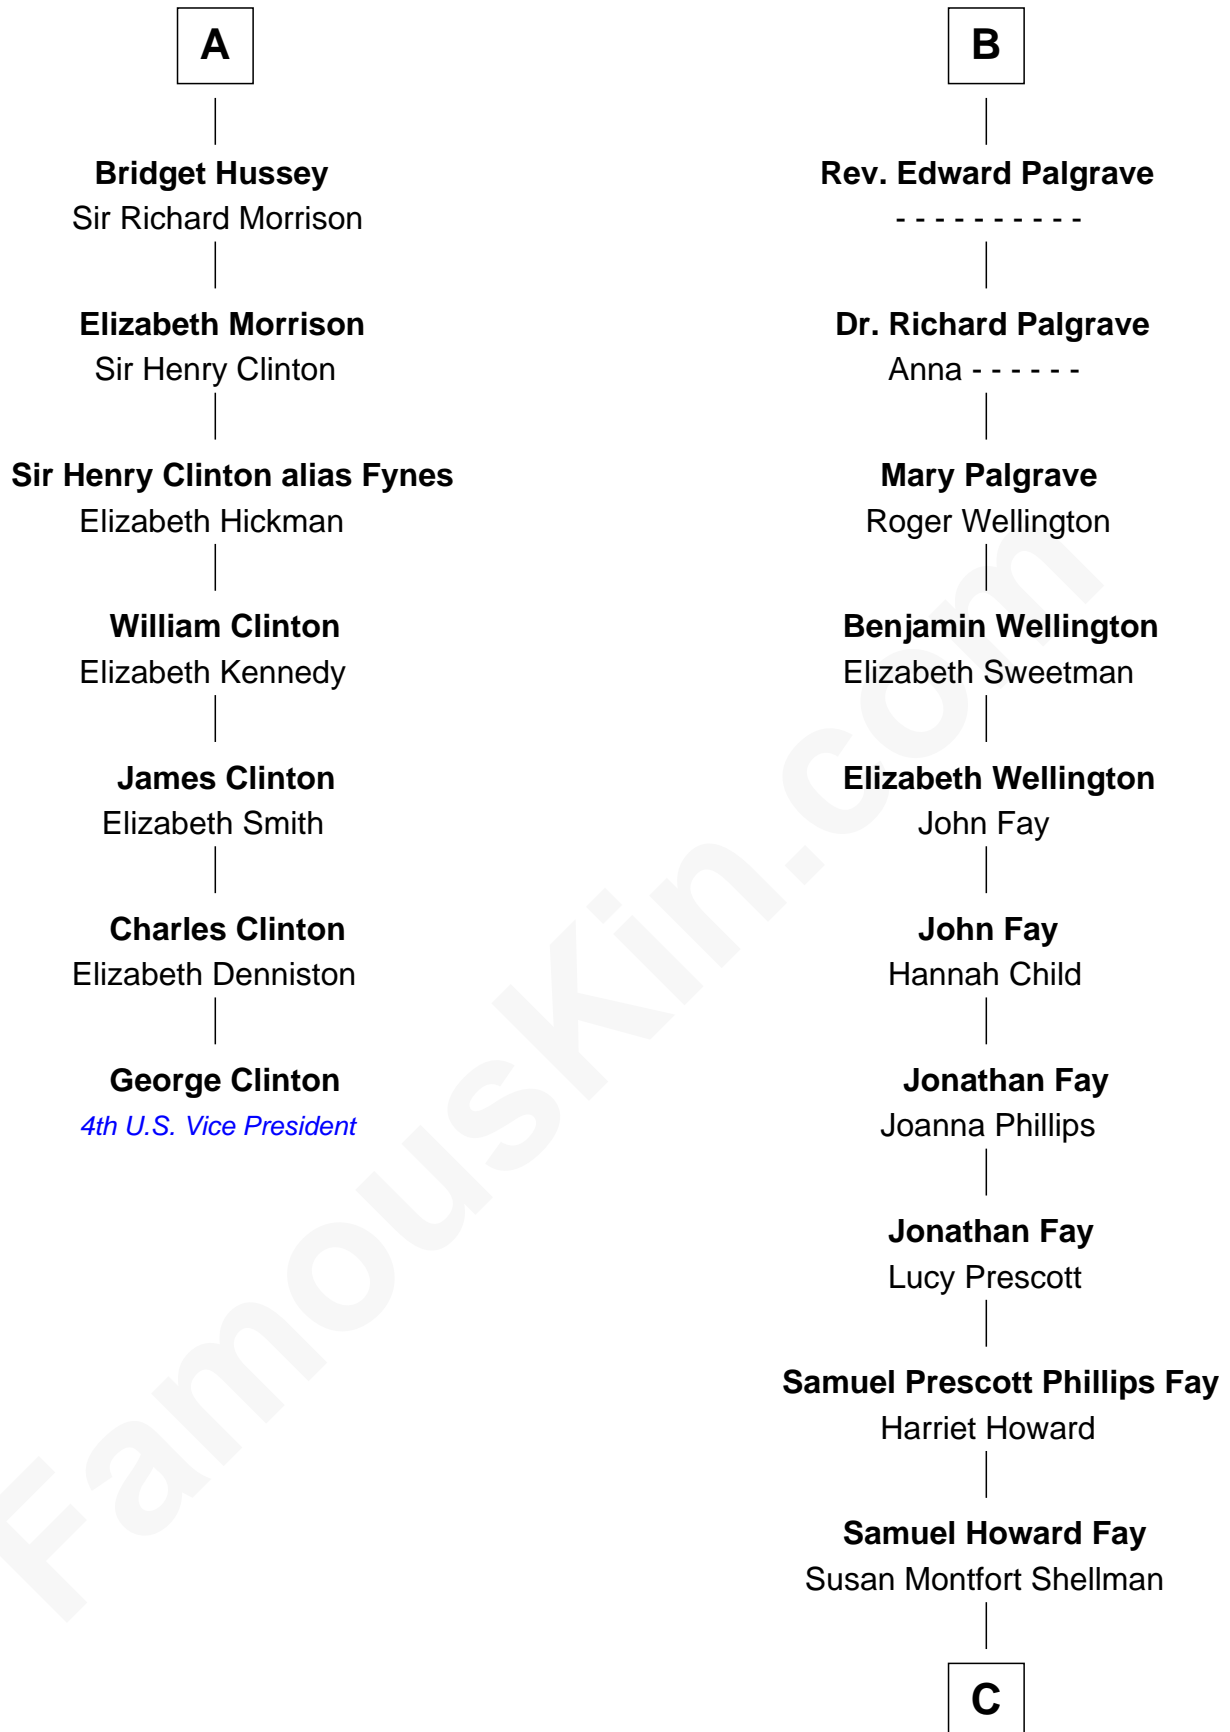

FamousKin.com Relationship Chart of

George Clinton

4th U.S. Vice President

13th cousin 7 times removed of

George H. W. Bush

41st U.S. President

C

Harriet Eleanor Fay
Rev. James Smith Bush

Samuel Prescott Bush
Flora Sheldon

Prescott Sheldon Bush
Dorothy Wear Walker

George H. W. Bush
41st U.S. President

FamousKin.com