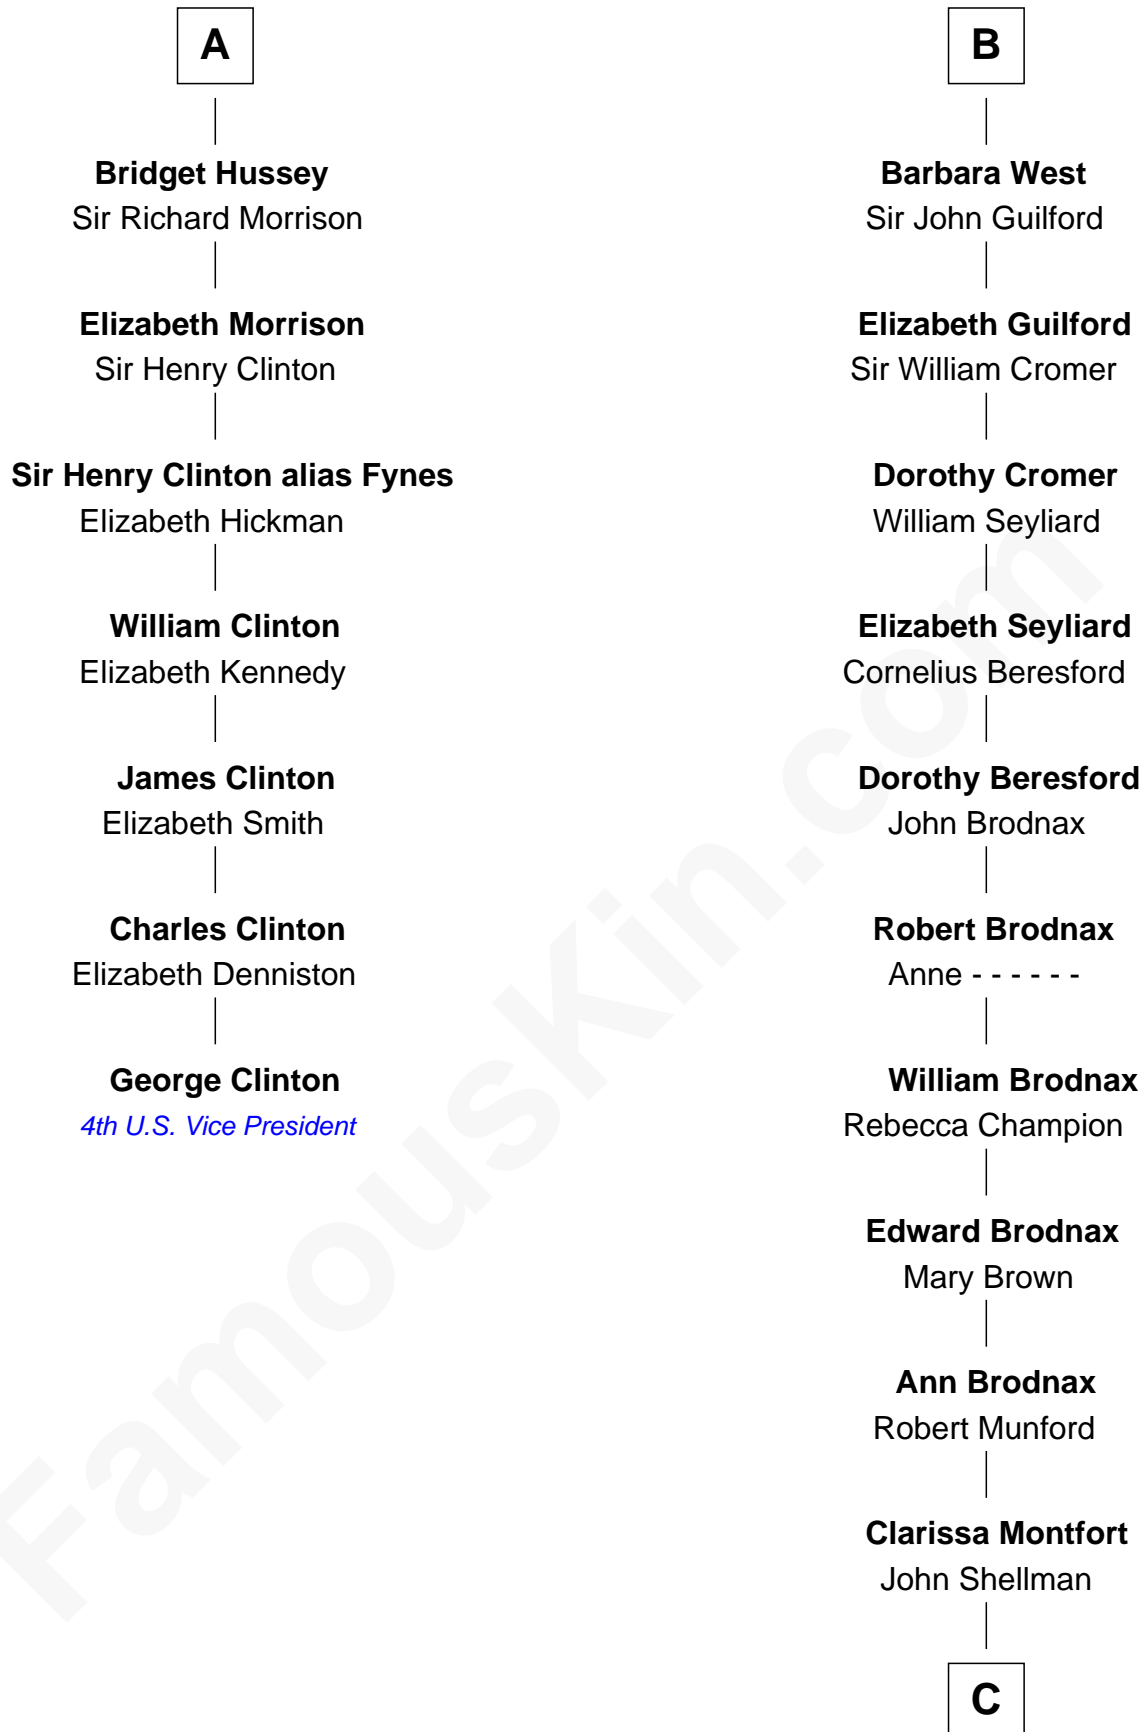

# FamousKin.com Relationship Chart of

**George Clinton**

*4th U.S. Vice President*

13th cousin 8 times removed of

**George H. W. Bush**

*41st U.S. President*

**C**

—  
**Susan Montfort Shellman**

Samuel Howard Fay

—  
**Harriet Eleanor Fay**

Rev. James Smith Bush

—  
**Samuel Prescott Bush**

Flora Sheldon

—  
**Prescott Sheldon Bush**

Dorothy Wear Walker

—  
**George H. W. Bush**

*41st U.S. President*