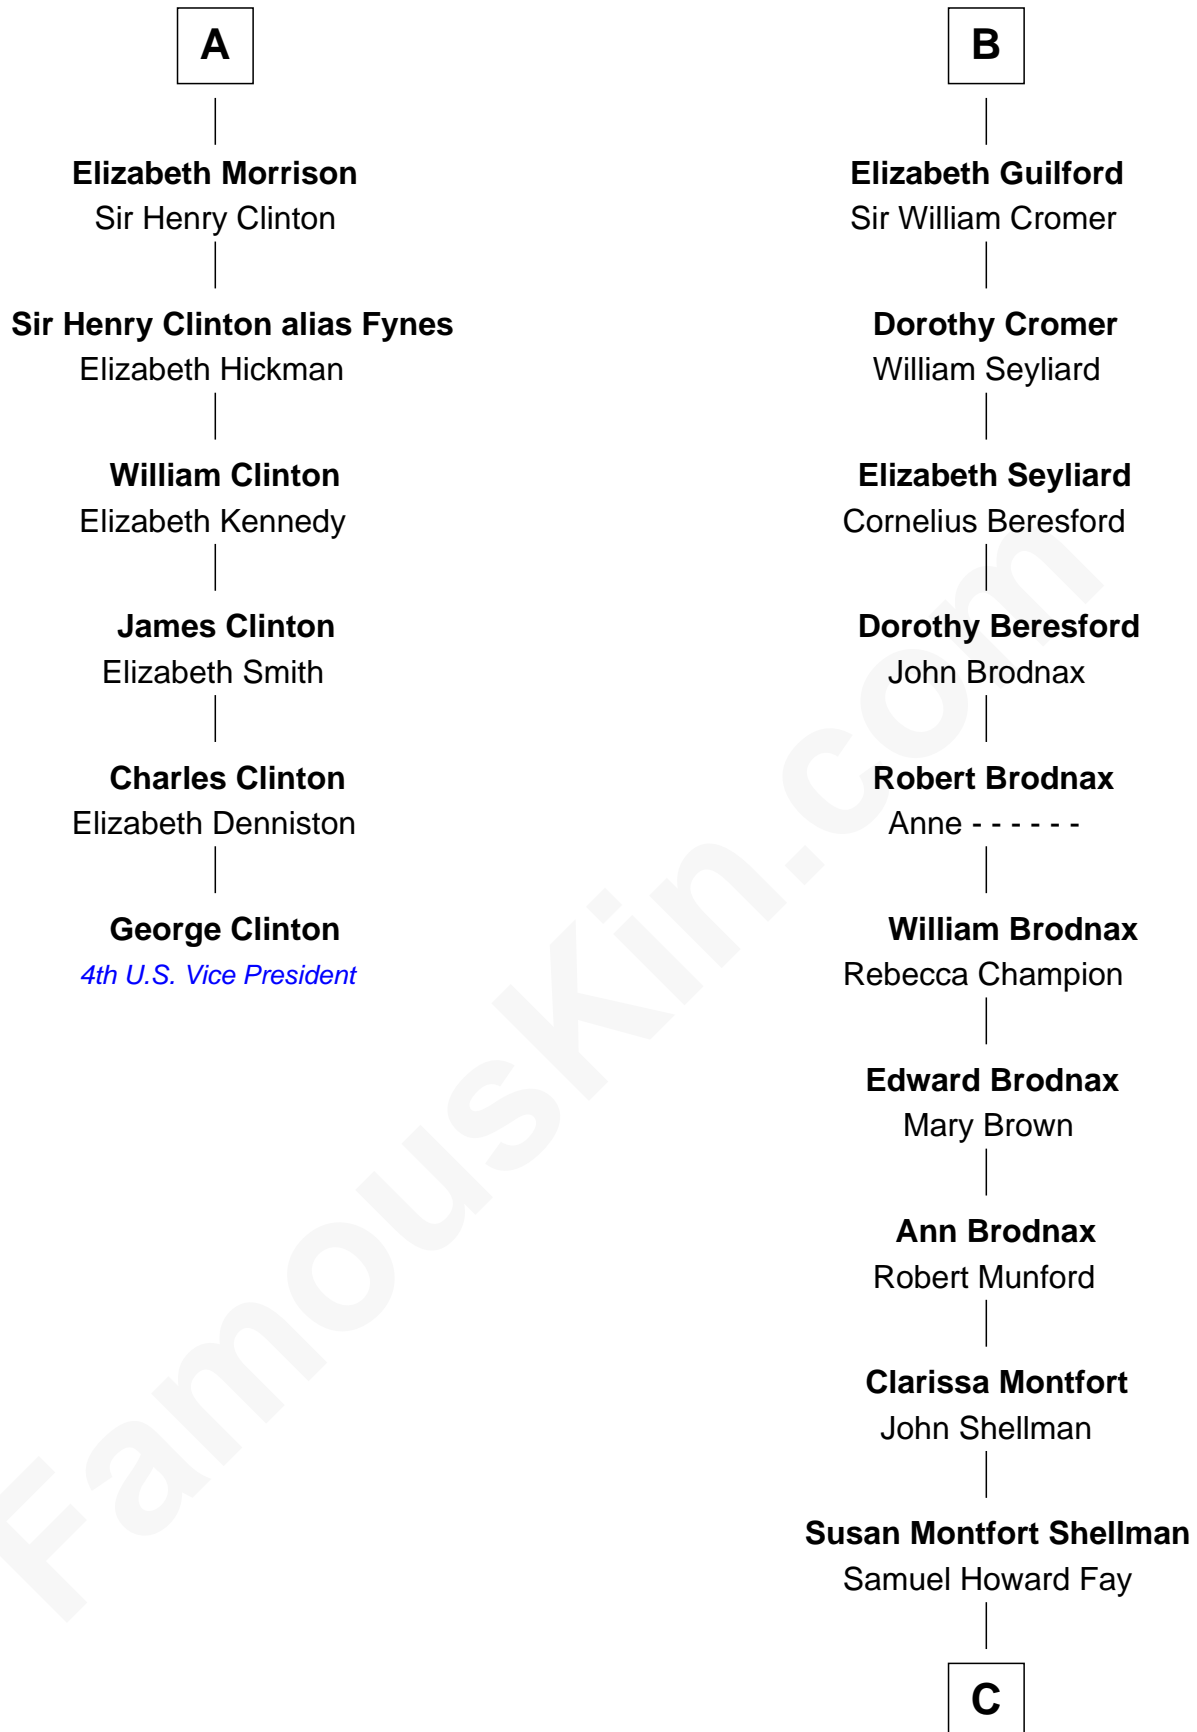

FamousKin.com Relationship Chart of

George Clinton

4th U.S. Vice President

12th cousin 8 times removed of

George H. W. Bush

41st U.S. President

Sir Robert de Holland

Maude la Zouche

C

Harriet Eleanor Fay
Rev. James Smith Bush

Samuel Prescott Bush
Flora Sheldon

Prescott Sheldon Bush
Dorothy Wear Walker

George H. W. Bush
41st U.S. President

FamousKin.com