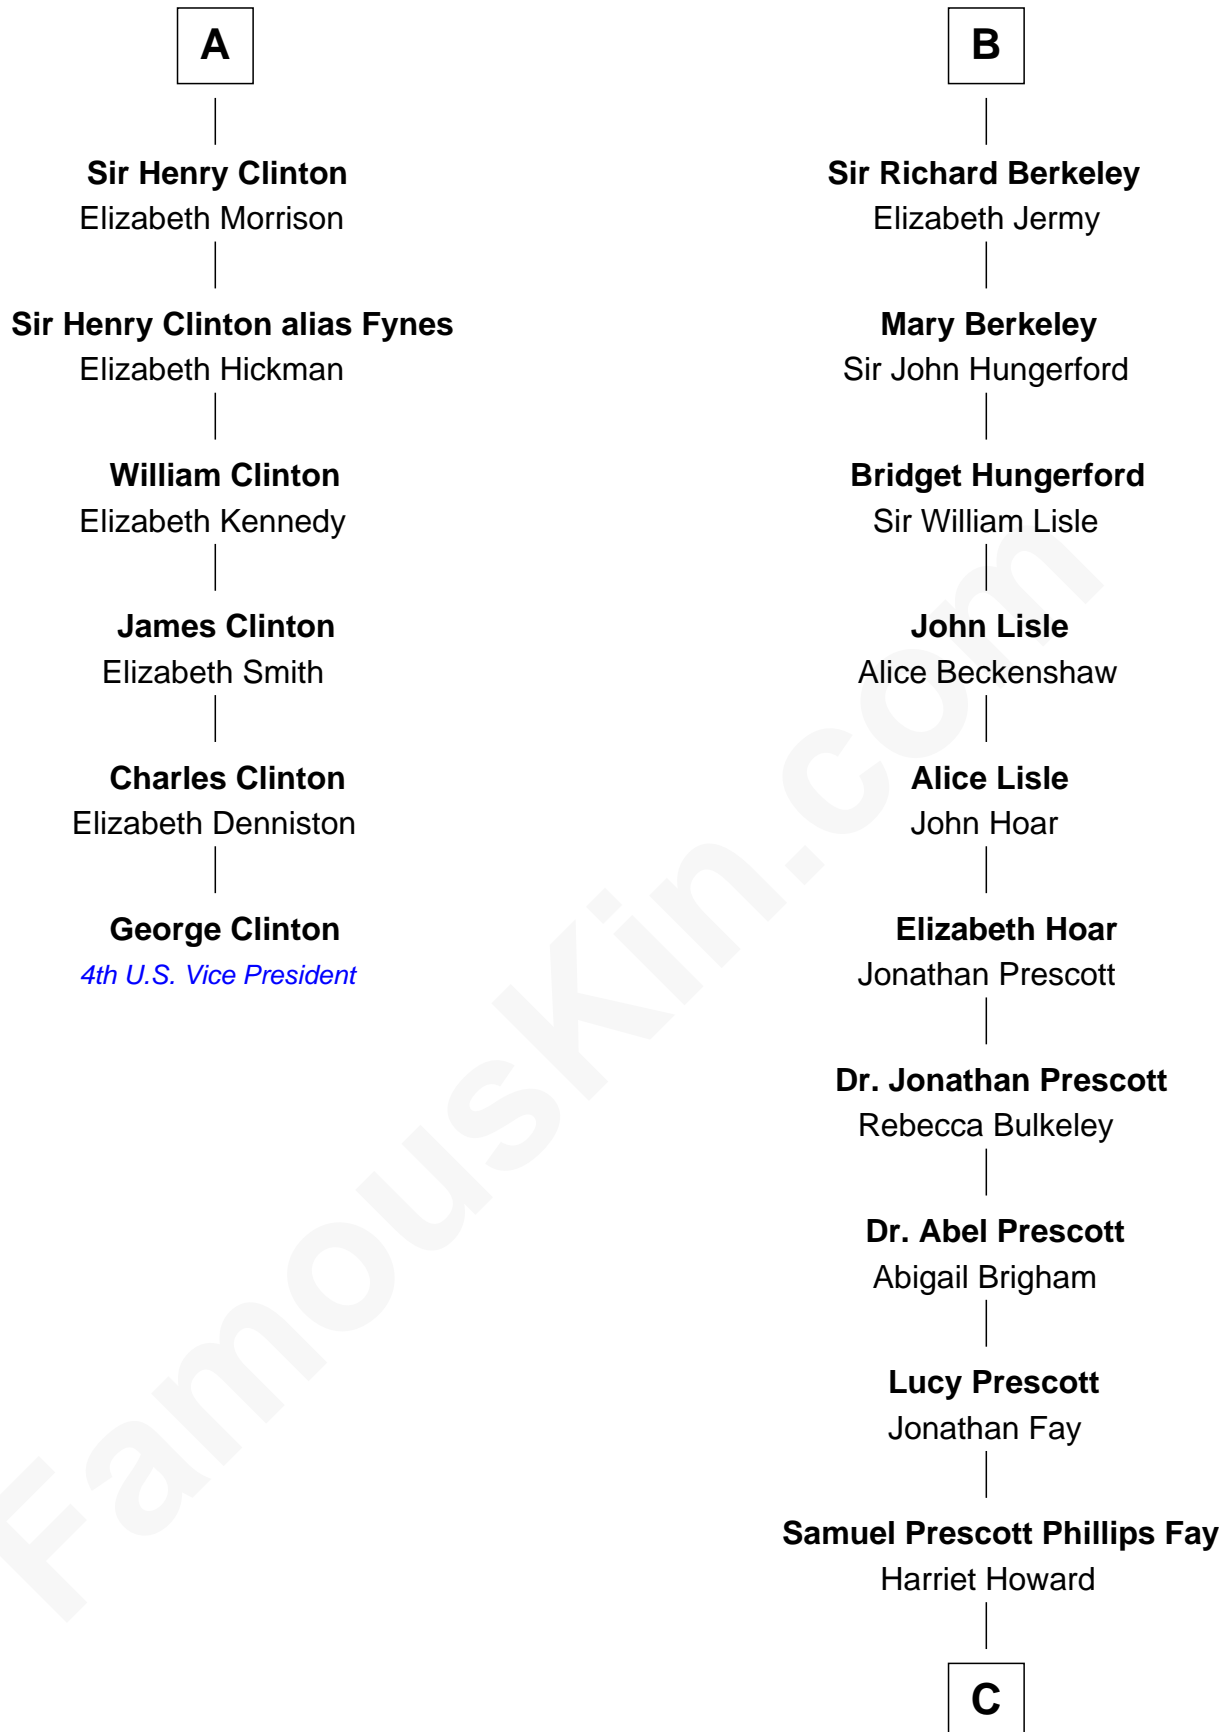

FamousKin.com Relationship Chart of

George Clinton

4th U.S. Vice President

12th cousin 9 times removed of

George H. W. Bush

41st U.S. President

Sir Maurice de Berkeley

Eve la Zouche

Margaret - - - - -

Thomas Berkeley

Catherine Botetourte

Maurice Berkeley

Johanna Denham

Maurice Berkeley

Ellen Montfort

Sir William Berkeley

Anne Stafford

Richard Berkeley

Elizabeth Conningsby

Sir John Berkeley

Isabel Dennis

B

C

Samuel Howard Fay
Susan Montfort Shellman

Harriet Eleanor Fay
Rev. James Smith Bush

Samuel Prescott Bush
Flora Sheldon

Prescott Sheldon Bush
Dorothy Wear Walker

George H. W. Bush
41st U.S. President

FamousKin.com