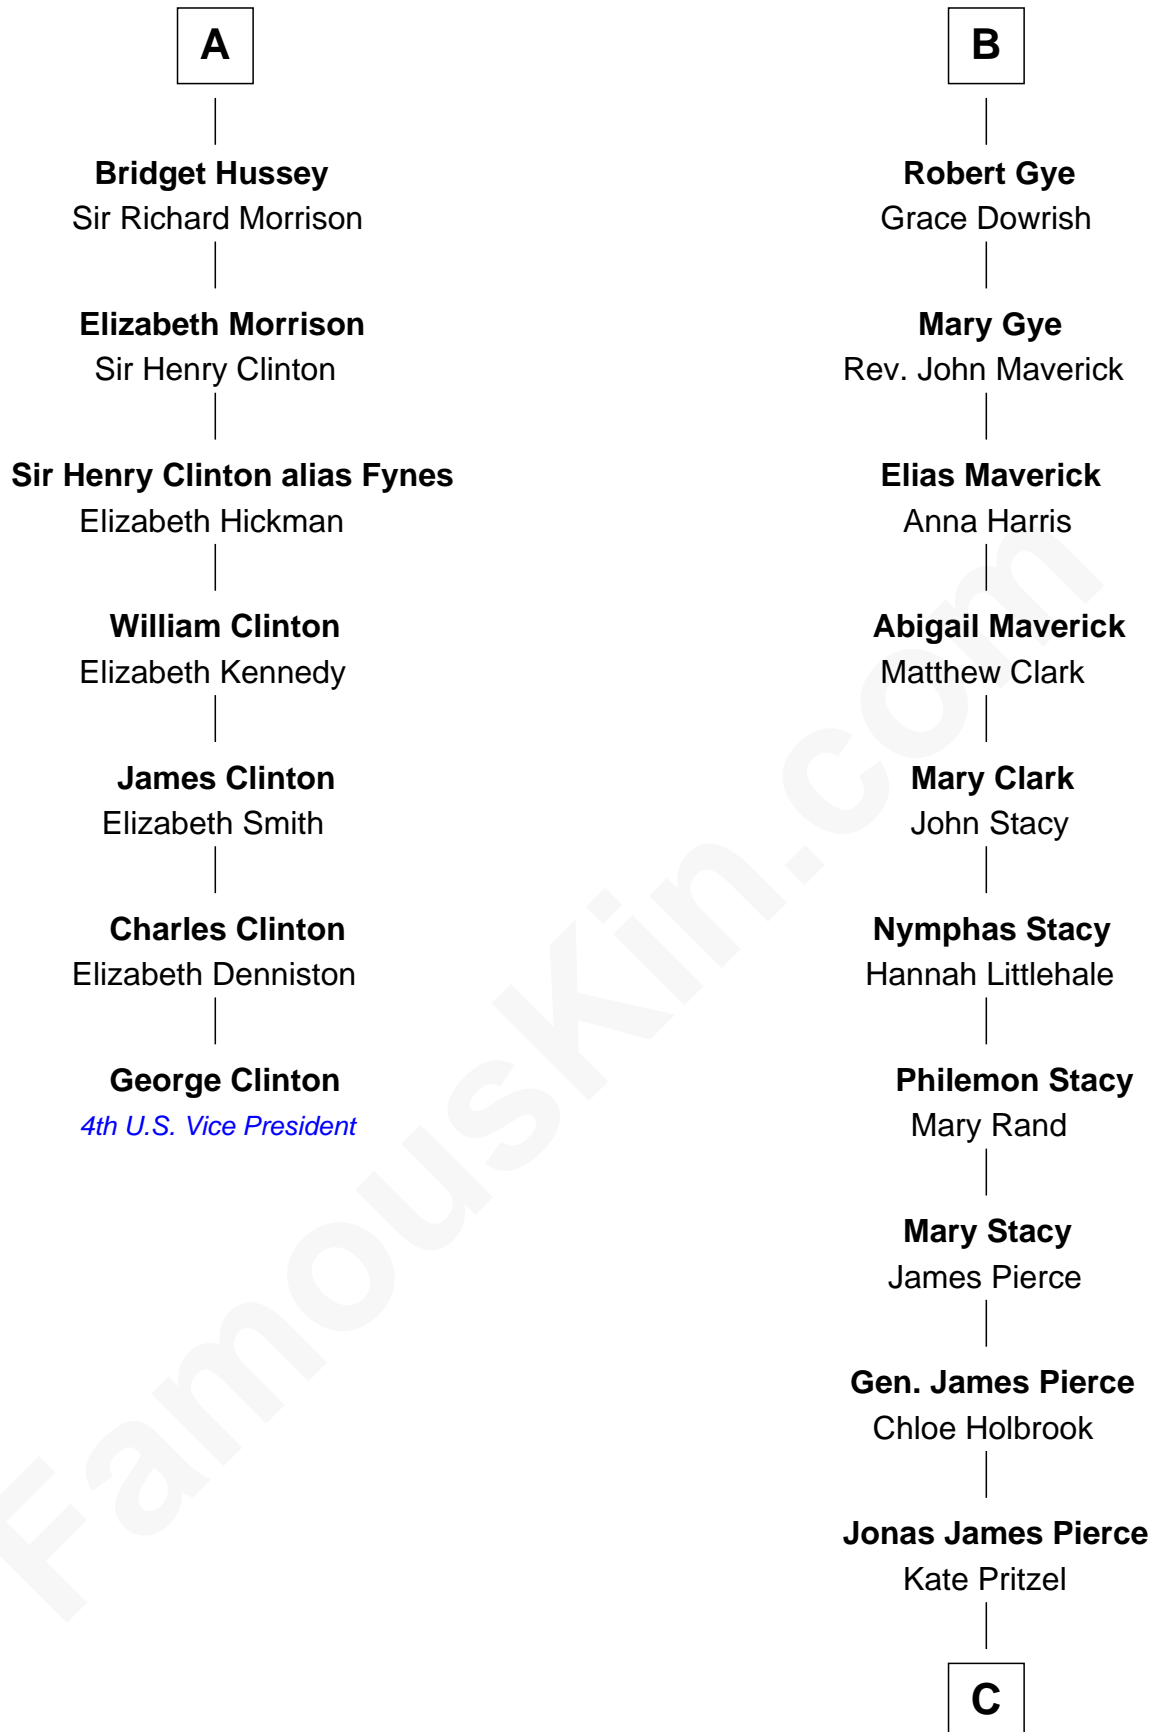

## Relationship Chart of

### George Clinton

4th U.S. Vice President

13th cousin 6 times removed of

### Barbara (Pierce) Bush

First Lady of President George H.W. Bush

**C**

—  
**Scott Pierce**

Mabel Marvin

—  
**Marvin Pierce**

Pauline Robinson

—  
**Barbara (Pierce) Bush**

*First Lady of George H.W. Bush*

FamousKin.com