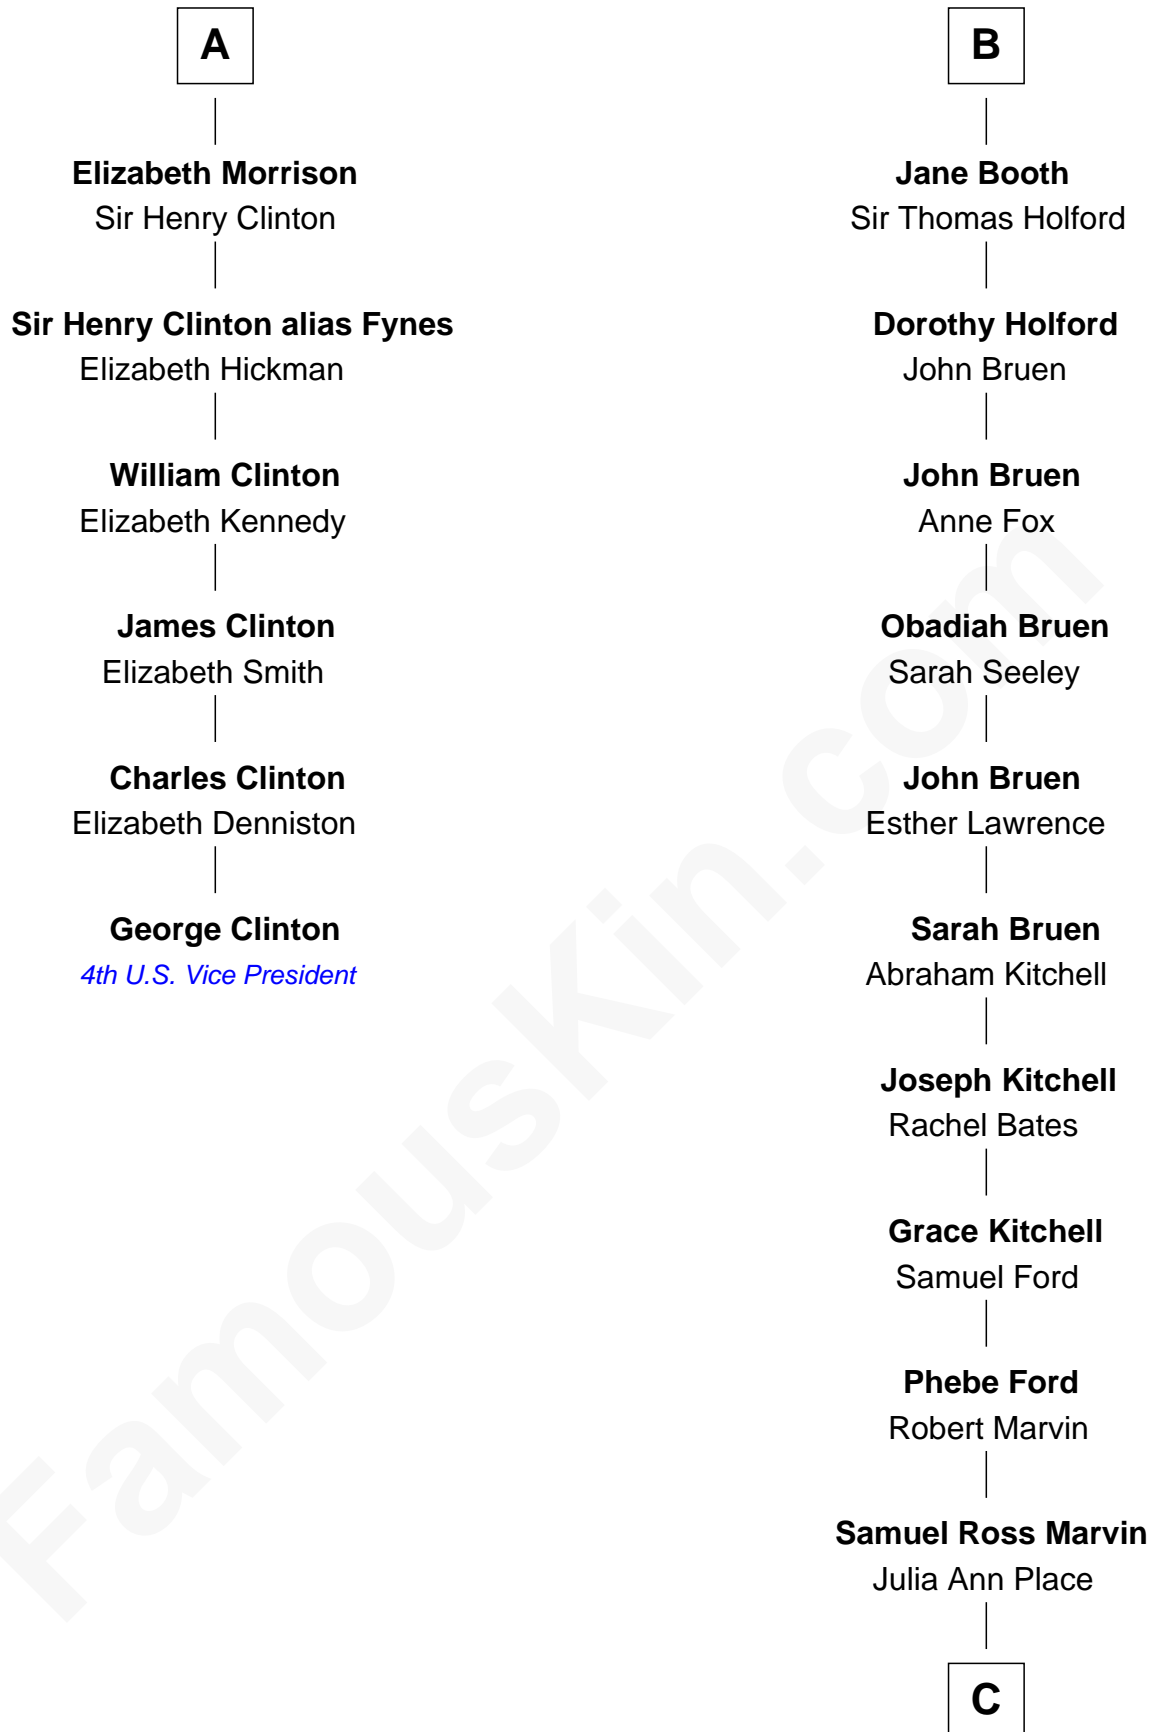

## Relationship Chart of

### George Clinton

4th U.S. Vice President

12th cousin 8 times removed of

### Barbara (Pierce) Bush

First Lady of President George H.W. Bush

**C**

Jerome Place Marvin

Martha Ann Stokes

Mabel Marvin

Scott Pierce

Marvin Pierce

Pauline Robinson

**Barbara (Pierce) Bush**

*First Lady of George H.W. Bush*