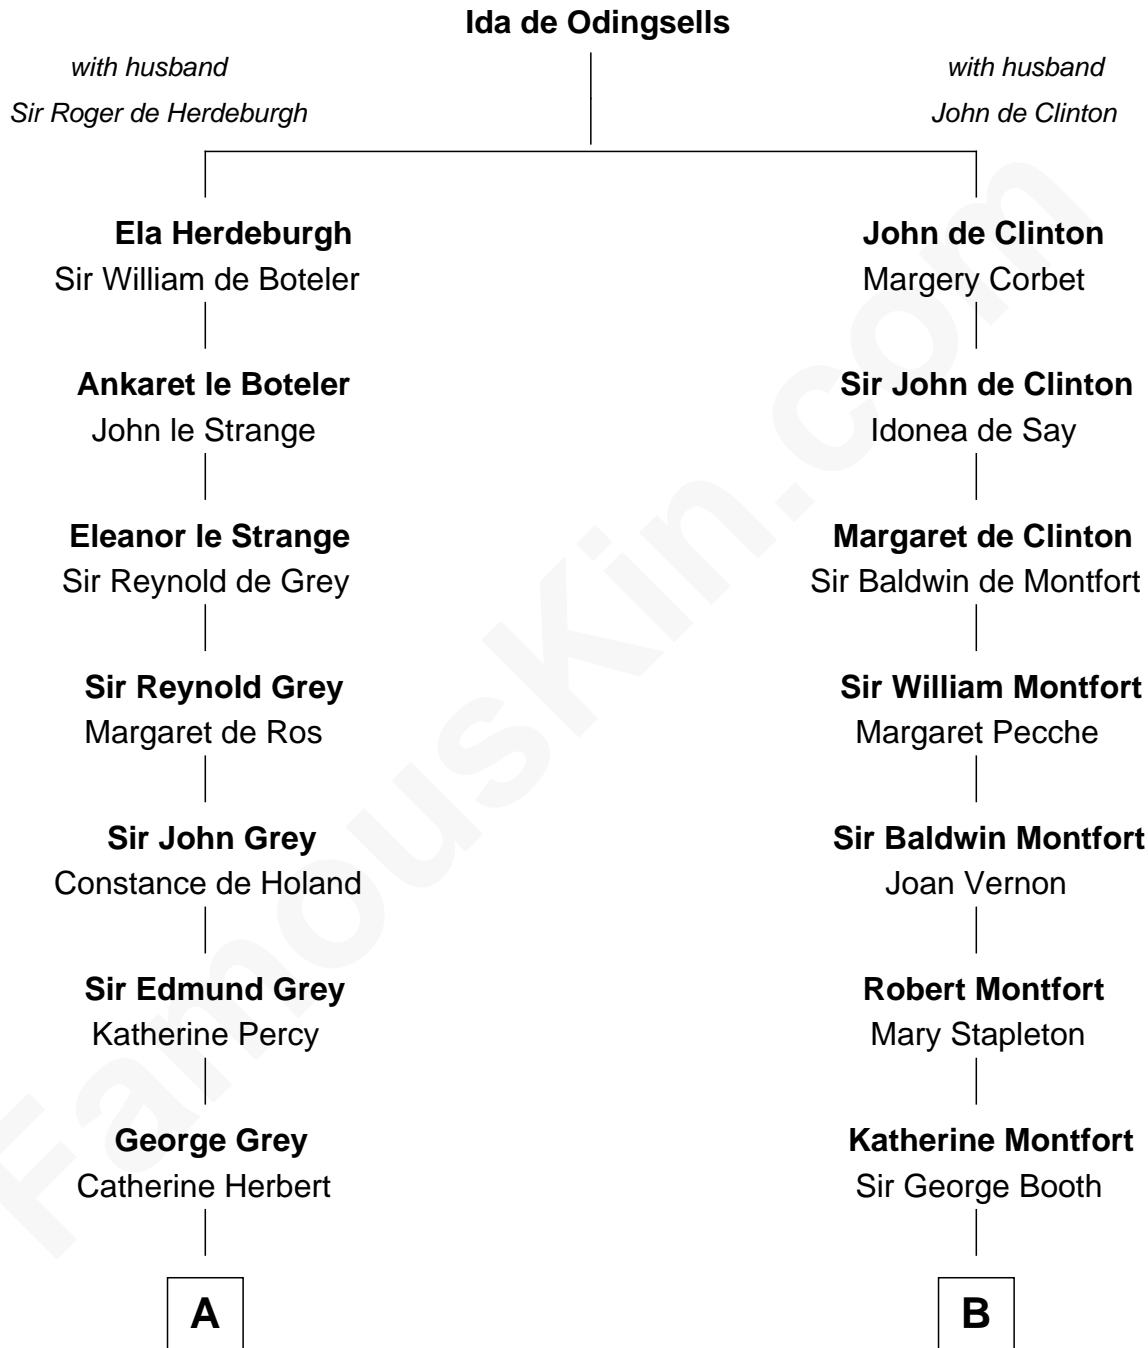

FamousKin.com Relationship Chart of

George Clinton

4th U.S. Vice President

14th cousin 7 times removed of

Barbara (Pierce) Bush

First Lady of President George H.W. Bush

C

Samuel Ross Marvin

Julia Ann Place

Jerome Place Marvin

Martha Ann Stokes

Mabel Marvin

Scott Pierce

Marvin Pierce

Pauline Robinson

Barbara (Pierce) Bush

First Lady of George H.W. Bush