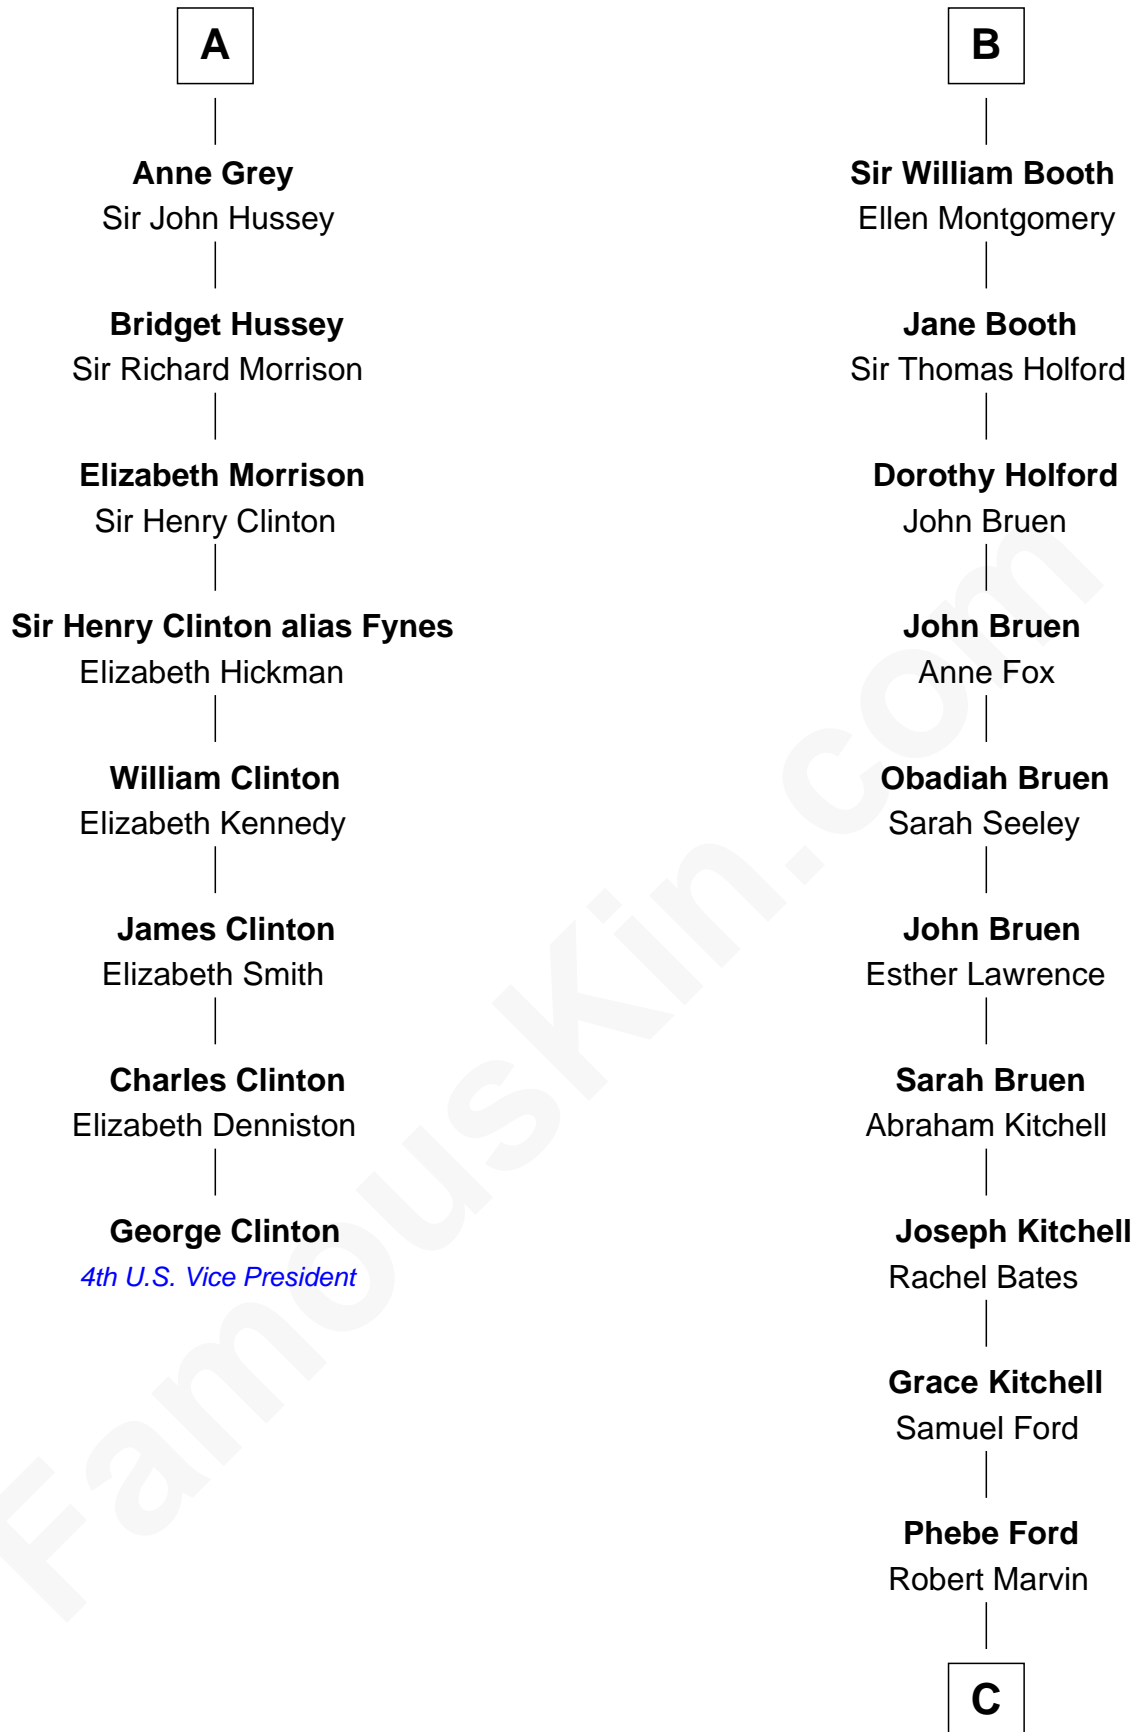

FamousKin.com Relationship Chart of

George Clinton

4th U.S. Vice President

14th cousin 7 times removed of

Barbara (Pierce) Bush

First Lady of President George H.W. Bush

C

Samuel Ross Marvin

Julia Ann Place

Jerome Place Marvin

Martha Ann Stokes

Mabel Marvin

Scott Pierce

Marvin Pierce

Pauline Robinson

Barbara (Pierce) Bush

First Lady of George H.W. Bush