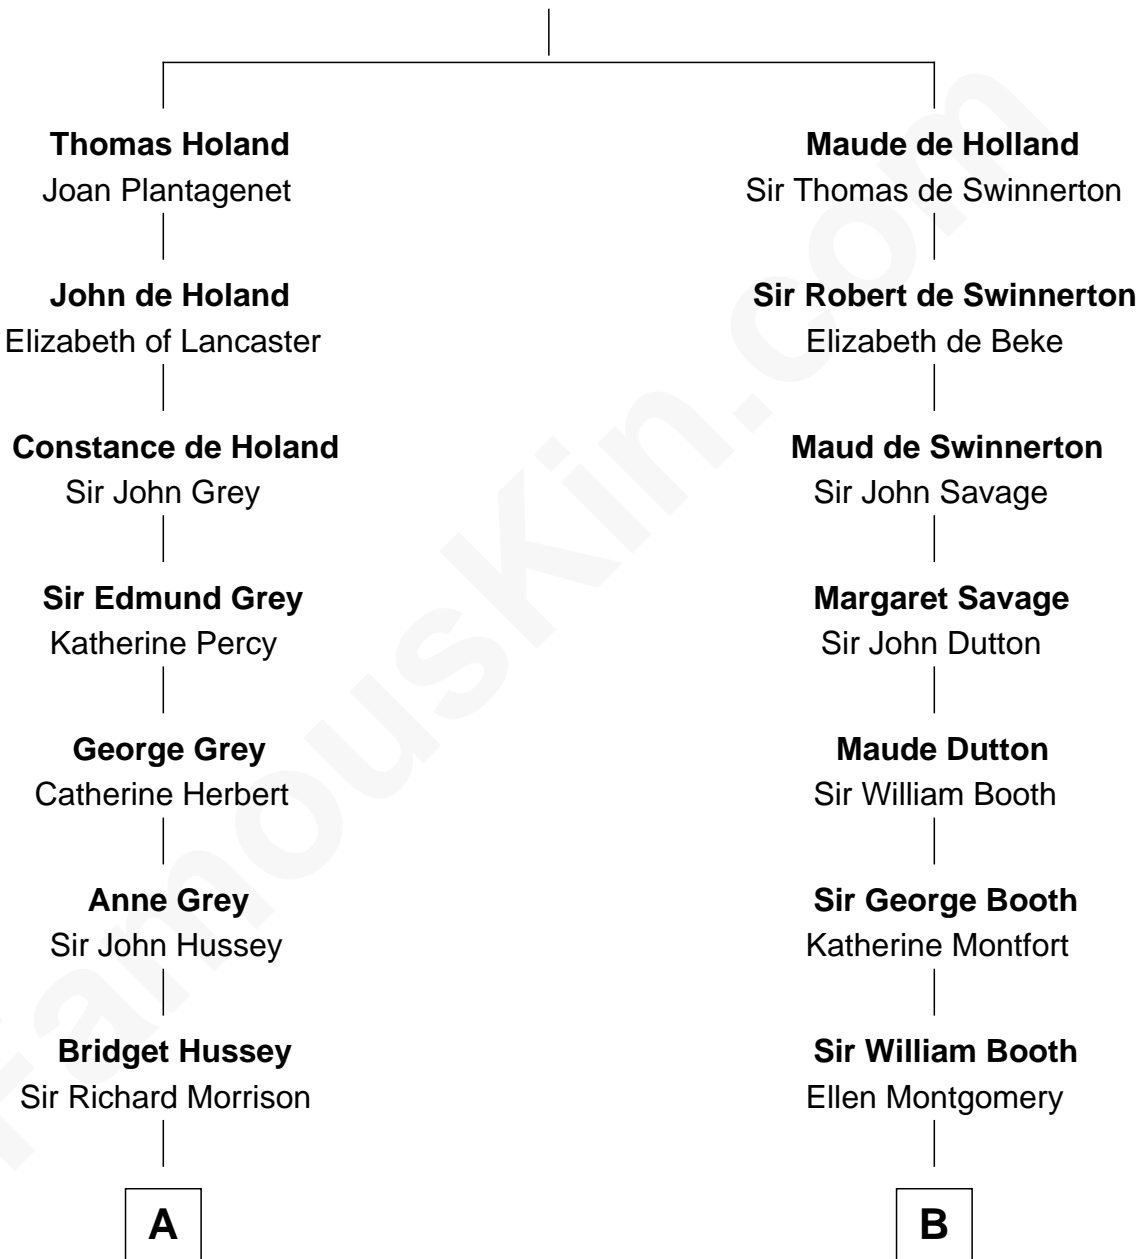

FamousKin.com

Relationship Chart of

George Clinton

4th U.S. Vice President

12th cousin 8 times removed of

Barbara (Pierce) Bush

First Lady of President George H.W. Bush

Sir Robert de Holland

Maude la Zouche

C

Jerome Place Marvin

Martha Ann Stokes

Mabel Marvin

Scott Pierce

Marvin Pierce

Pauline Robinson