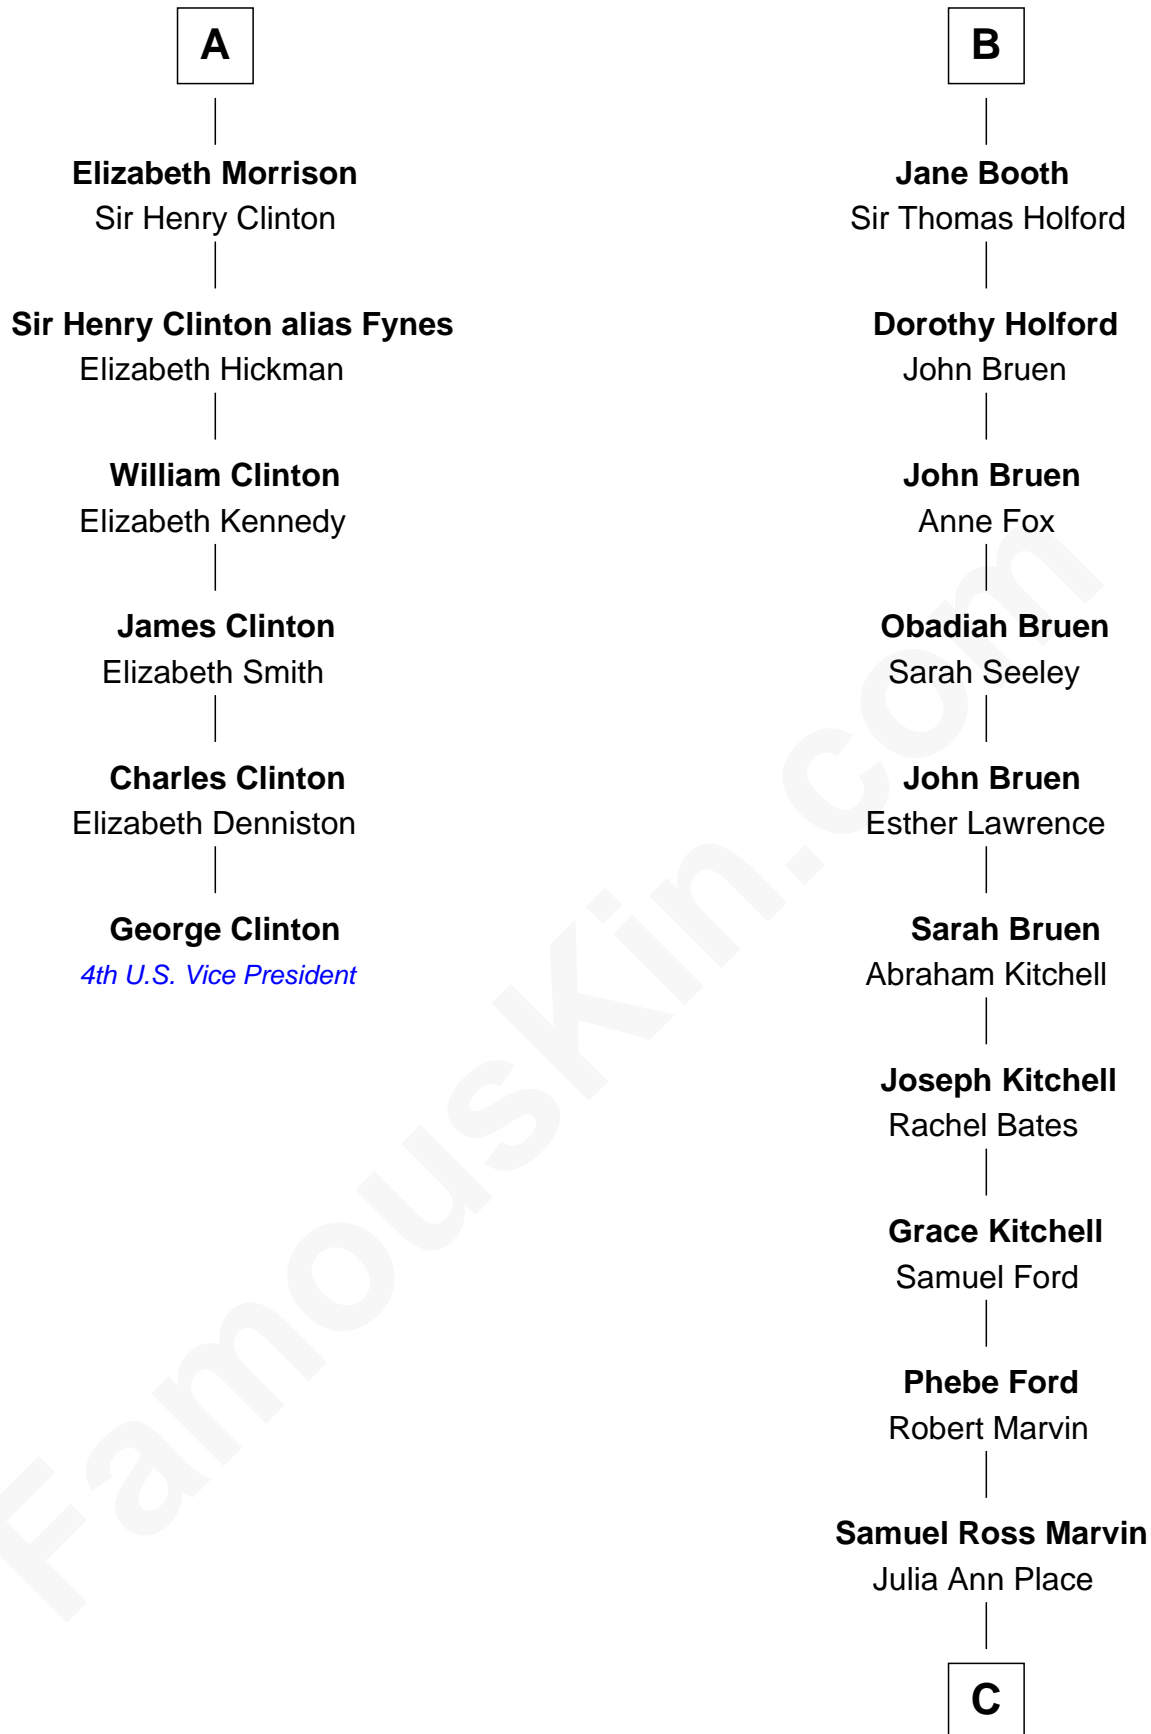

FamousKin.com

Relationship Chart of

George Clinton

4th U.S. Vice President

12th cousin 8 times removed of

Barbara (Pierce) Bush

First Lady of President George H.W. Bush

Sir Robert de Holland

Maude la Zouche

C

Jerome Place Marvin

Martha Ann Stokes

Mabel Marvin

Scott Pierce

Marvin Pierce

Pauline Robinson

Barbara (Pierce) Bush

First Lady of George H.W. Bush

FamousKin.com