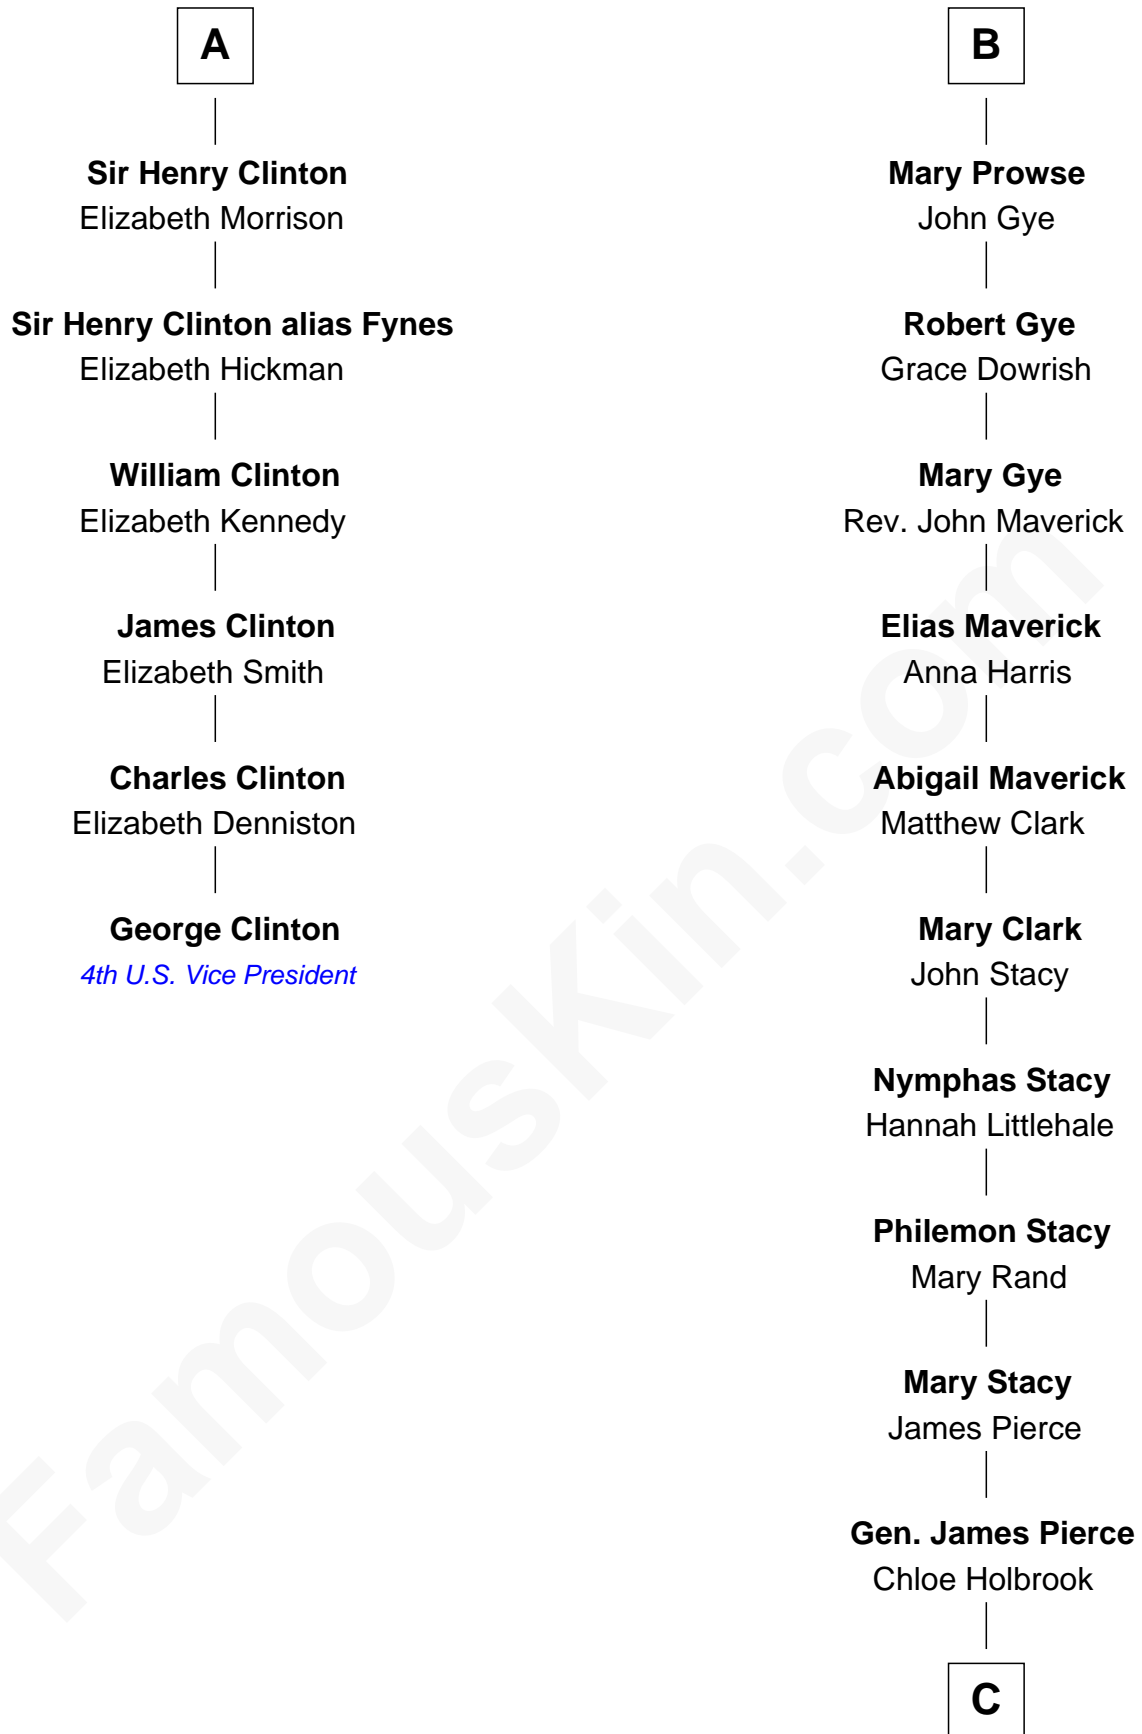

## Relationship Chart of

### George Clinton

4th U.S. Vice President

12th cousin 8 times removed of

### Barbara (Pierce) Bush

First Lady of President George H.W. Bush

**Sir Maurice de Berkeley**

Eve la Zouche

**C**

Jonas James Pierce

Kate Pritzel

Scott Pierce

Mabel Marvin

Marvin Pierce

Pauline Robinson

**Barbara (Pierce) Bush**

*First Lady of George H.W. Bush*

FamousKin.com