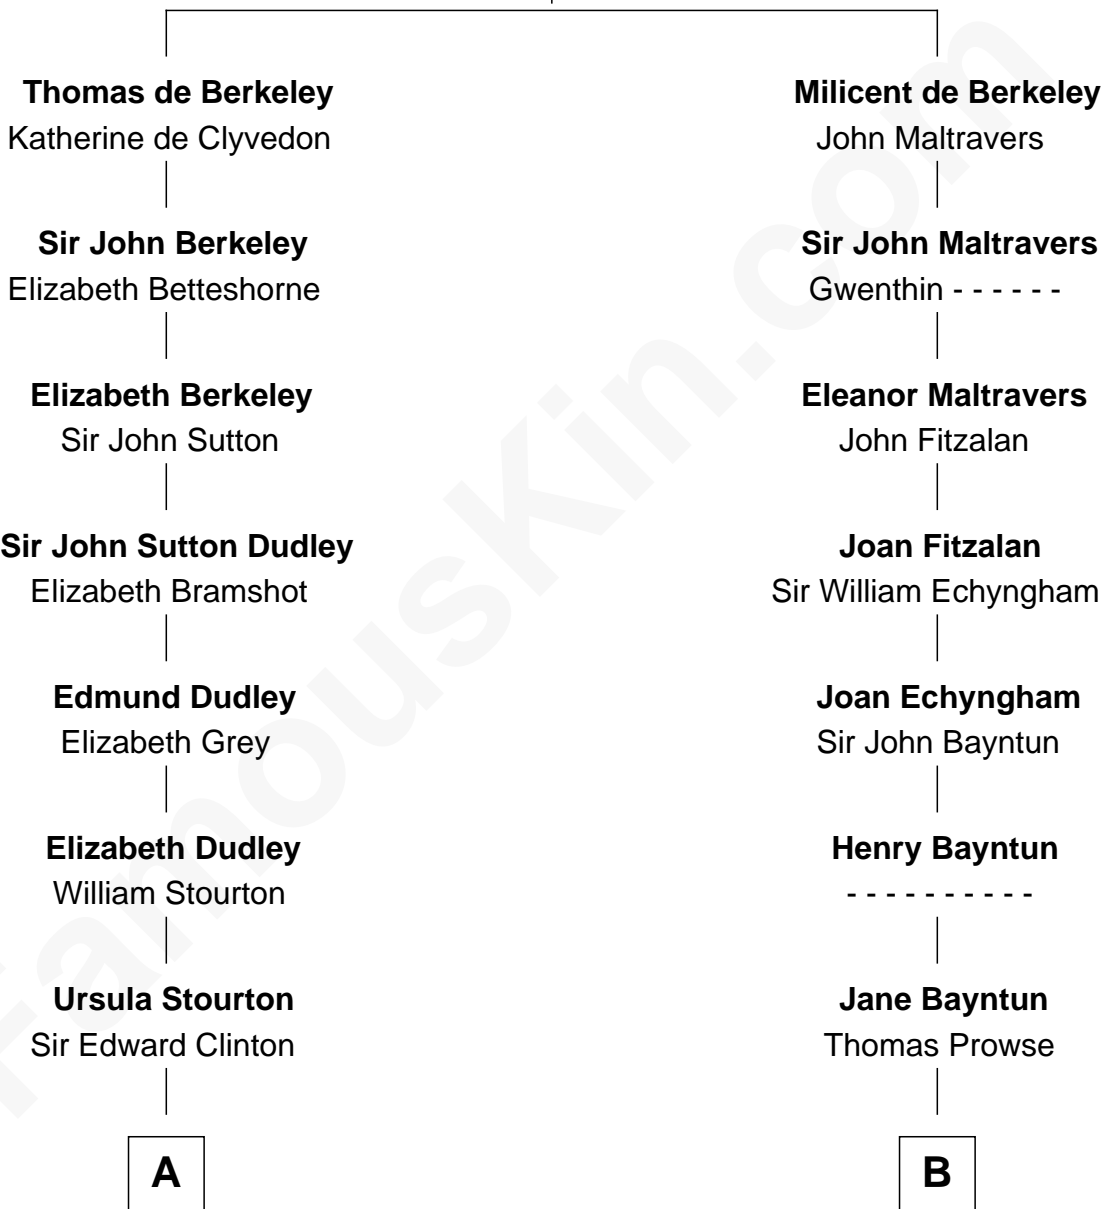

## Relationship Chart of

### George Clinton

4th U.S. Vice President

12th cousin 8 times removed of

### Barbara (Pierce) Bush

First Lady of President George H.W. Bush

**Sir Maurice de Berkeley**

Eve la Zouche

**C**

Jonas James Pierce

Kate Pritzel

Scott Pierce