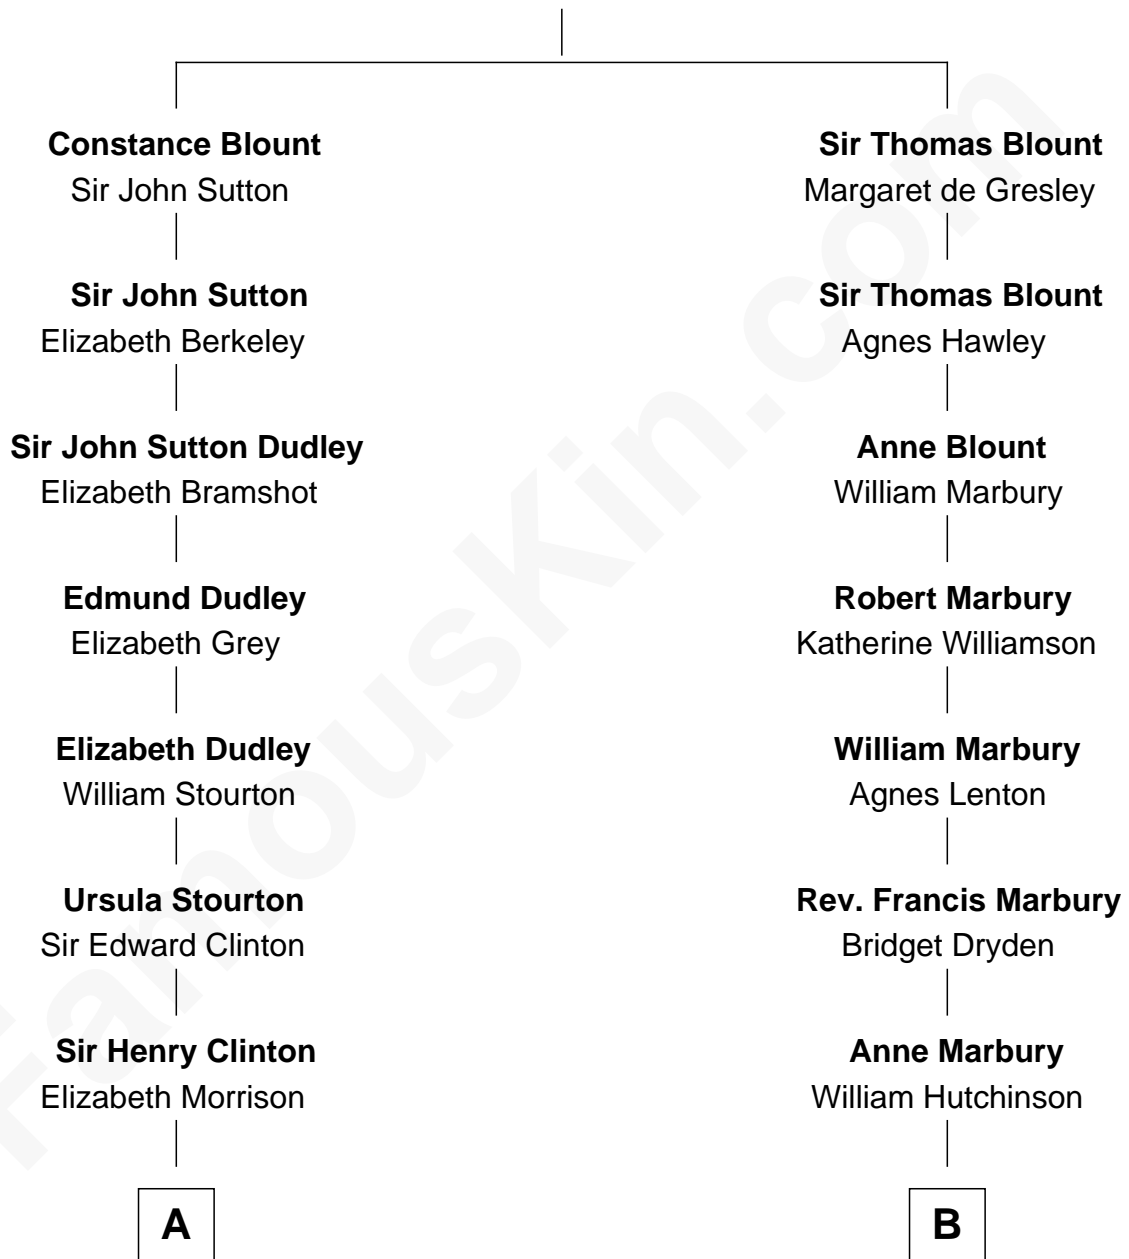

FamousKin.com Relationship Chart of

George Clinton

4th U.S. Vice President

11th cousin 8 times removed of

George W. Bush

43rd U.S. President

Sir Walter Blount

Sancha de Ayala

C

Prescott Sheldon Bush

Dorothy Wear Walker

George Herbert Walker Bush

Barbara Pierce

George W. Bush

43rd U.S. President

FamousKin.com