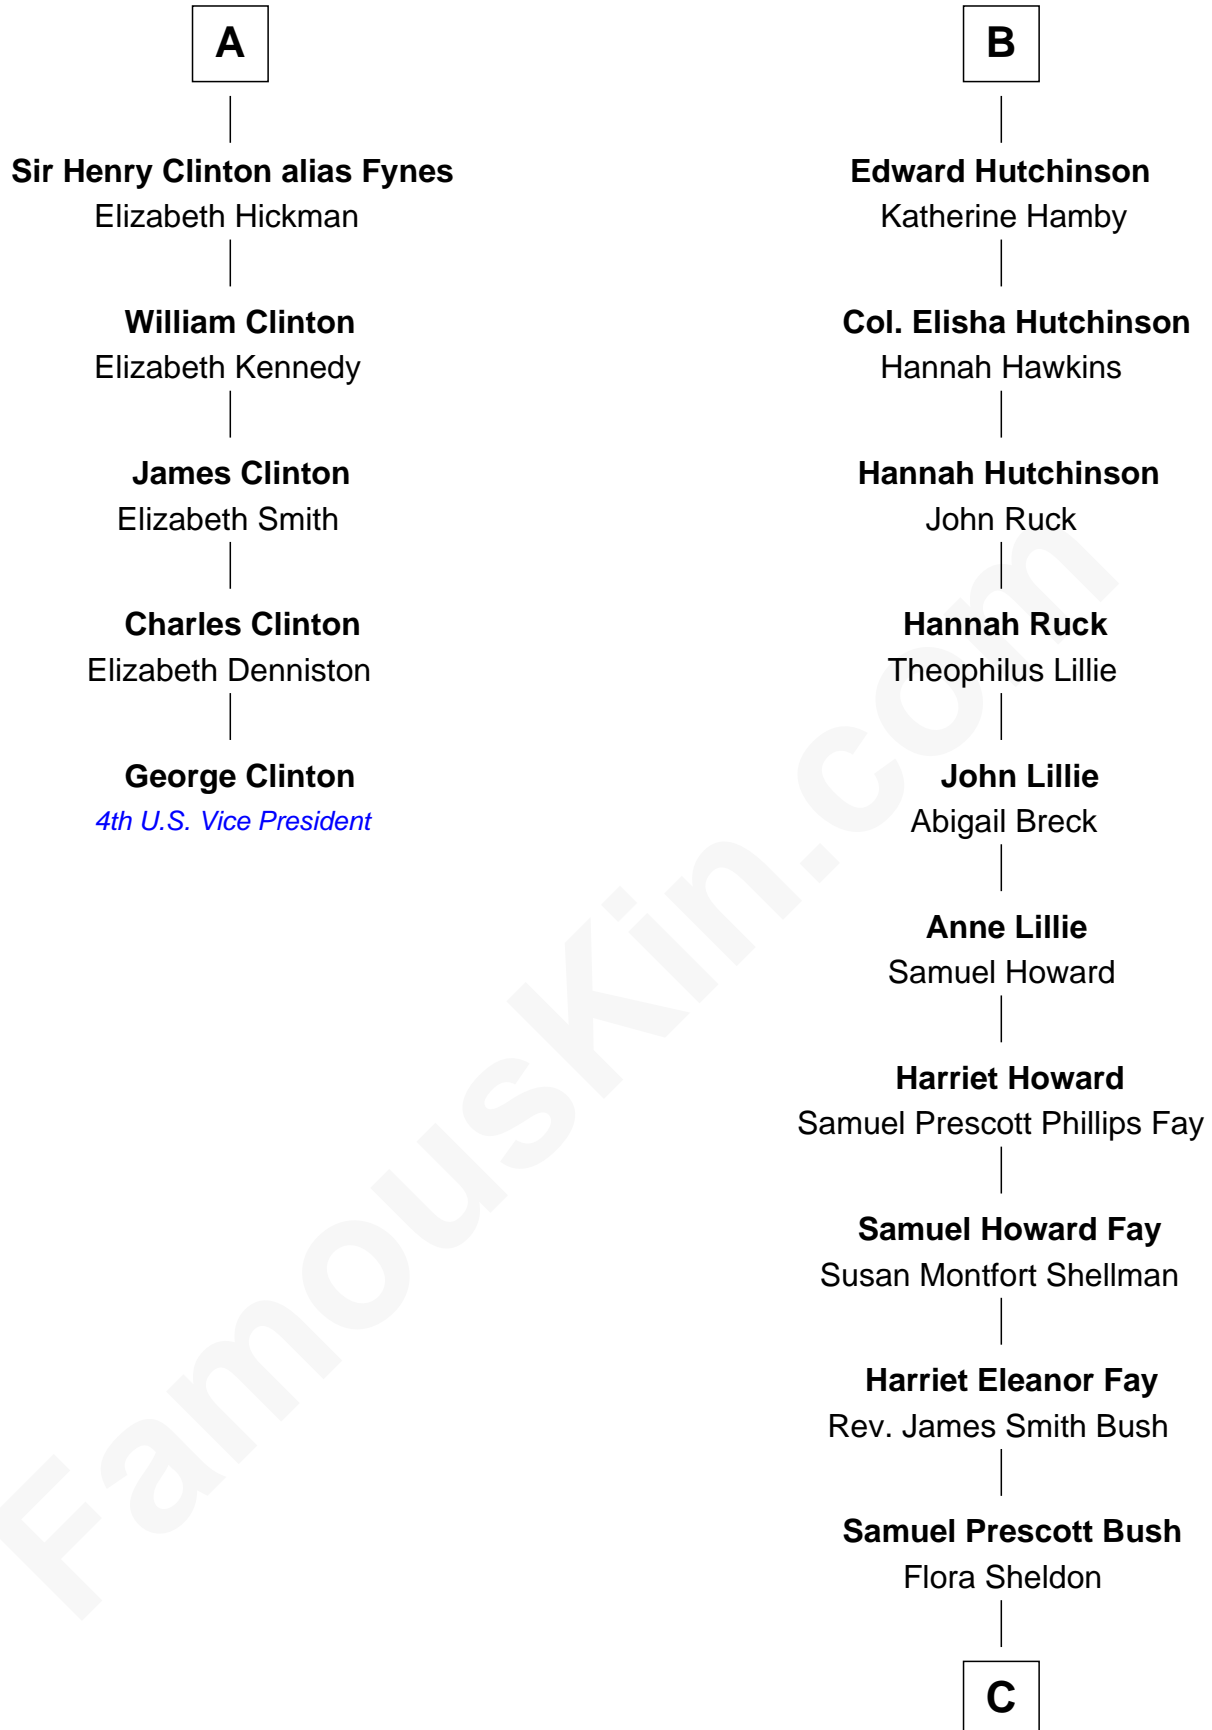

FamousKin.com Relationship Chart of

George Clinton

4th U.S. Vice President

11th cousin 8 times removed of

George W. Bush

43rd U.S. President

Sir Walter Blount

Sancha de Ayala

C

Prescott Sheldon Bush

Dorothy Wear Walker

George Herbert Walker Bush

Barbara Pierce

George W. Bush

43rd U.S. President

FamousKin.com