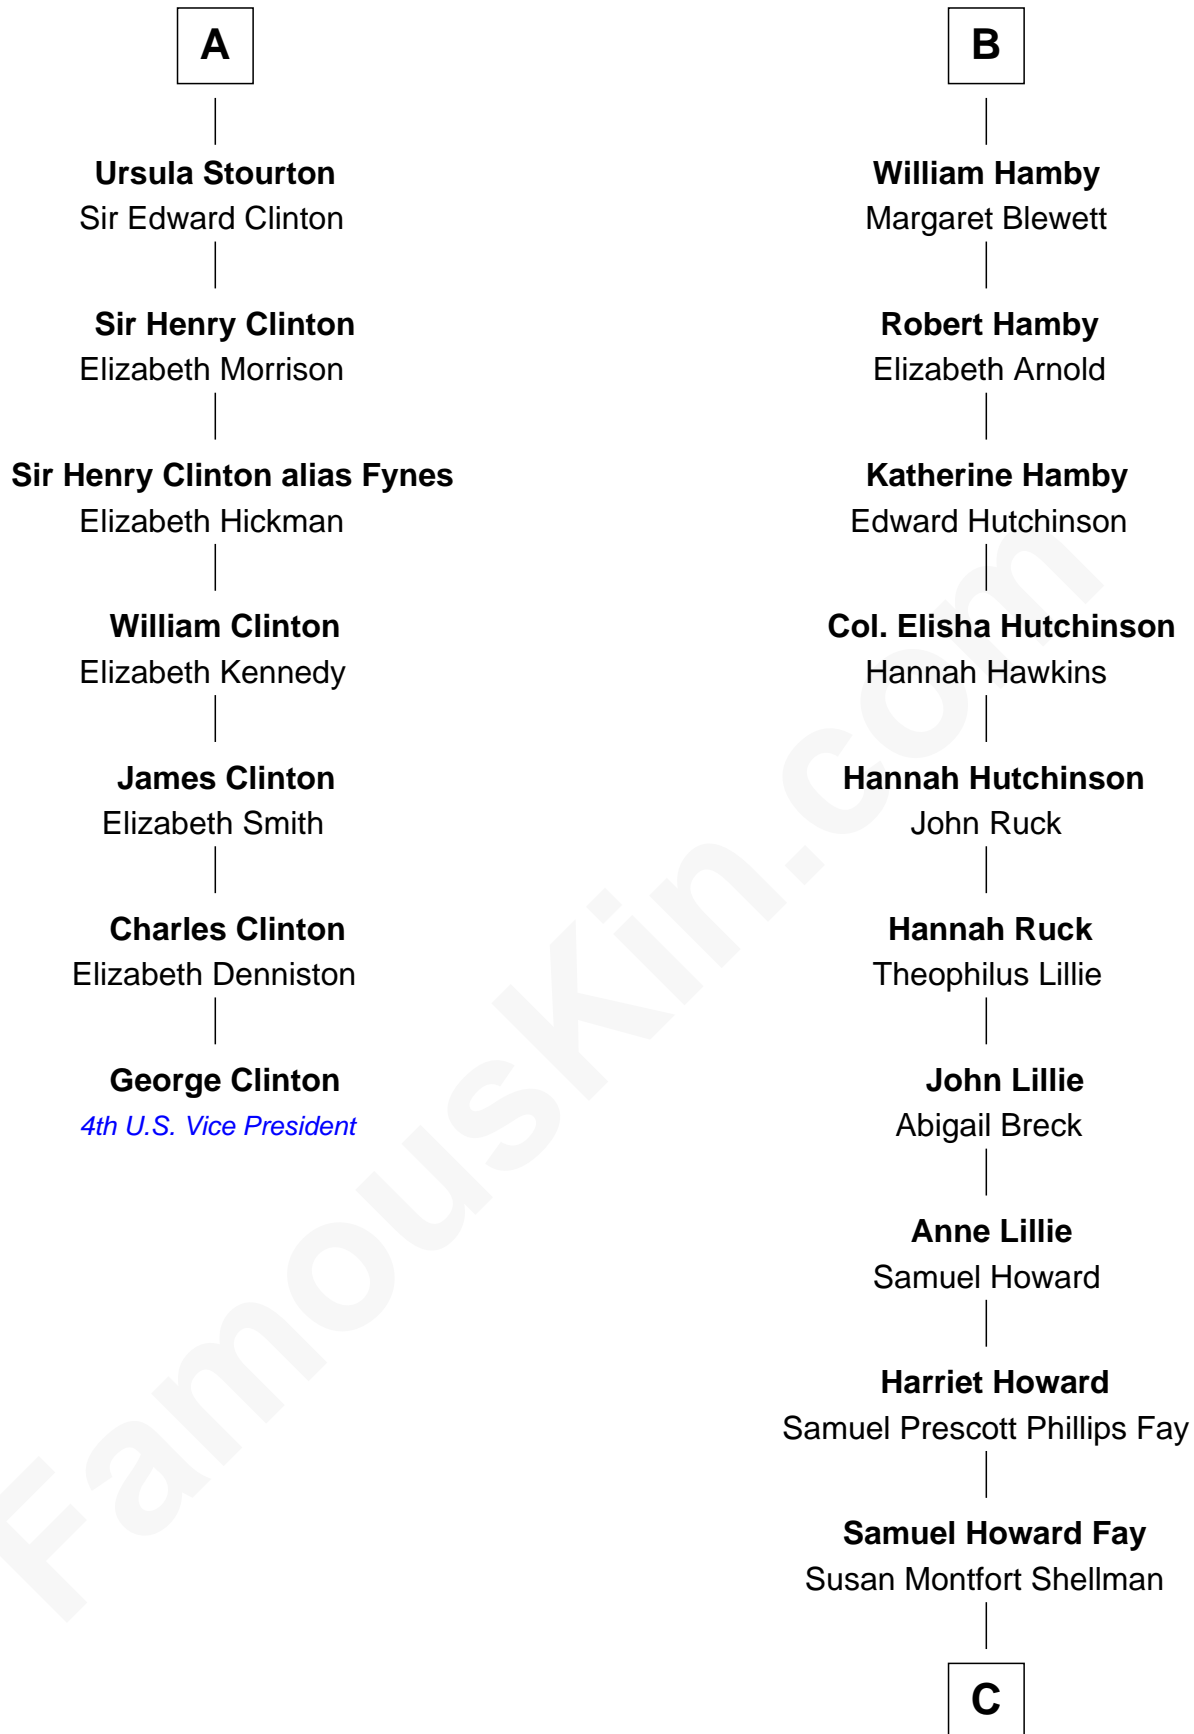

# FamousKin.com Relationship Chart of

**George Clinton**

*4th U.S. Vice President*

13th cousin 8 times removed of

**George W. Bush**

*43rd U.S. President*

**Sir Philip le Despencer**

Joan de Cobham

Sir Andrew Luttrell

**Sir Andrew Luttrell**

Joan Tailboys

**Hawise Luttrell**

Sir Godfrey Hilton

**Sir Godfrey Hilton**

Margery Willoughby

**Elizabeth Hilton**

Richard Thimbleby

**Anne Thimbleby**

John Booth

**Eleanor Booth**

Edward Hamby

**B**

**C**

**Harriet Eleanor Fay**  
Rev. James Smith Bush

**Samuel Prescott Bush**  
Flora Sheldon

**Prescott Sheldon Bush**  
Dorothy Wear Walker

**George Herbert Walker Bush**  
Barbara Pierce

**George W. Bush**  
*43rd U.S. President*

FamousKin.com