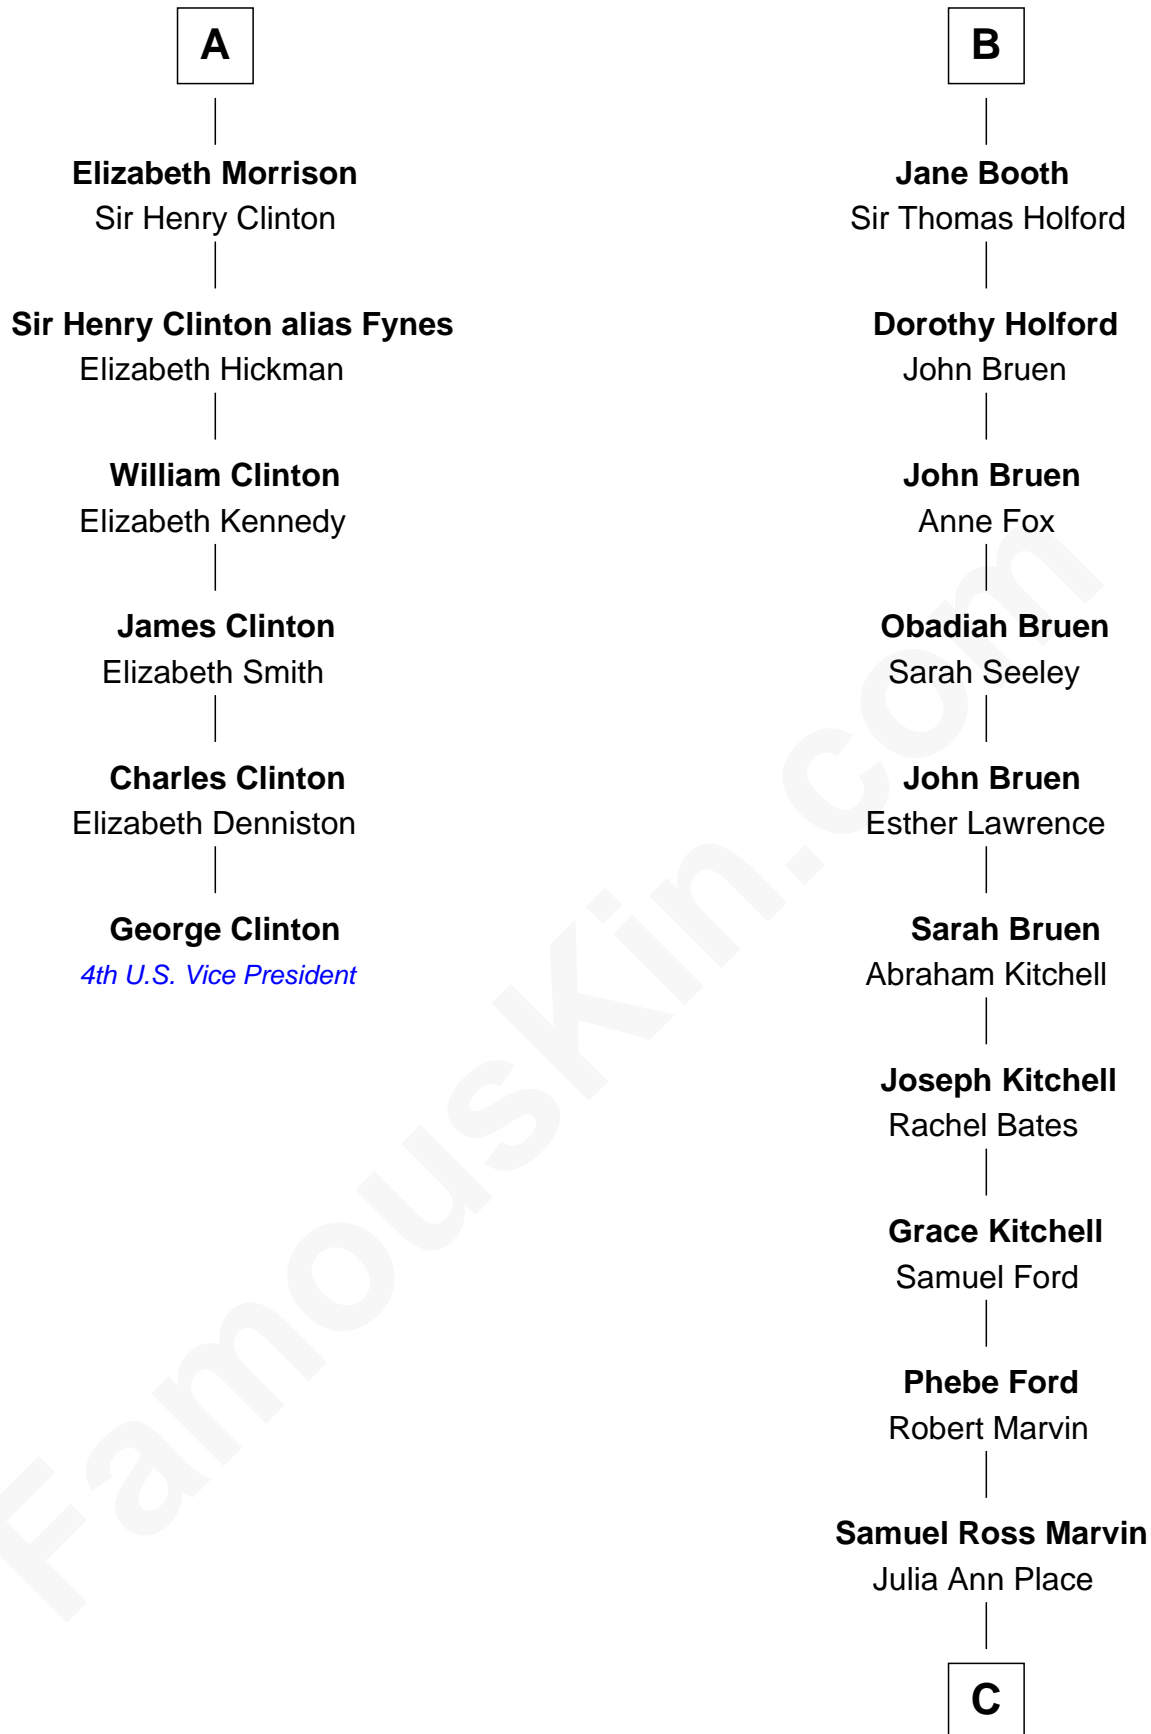

FamousKin.com Relationship Chart of

George Clinton

4th U.S. Vice President

12th cousin 9 times removed of

George W. Bush

43rd U.S. President

Ralph de Stafford

with wife
Margaret de Audley

Sir John Dutton

George Grey

Catherine Herbert

Maude Dutton

Sir William Booth

Anne Grey

Sir John Hussey

Sir George Booth

Katherine Montfort

Bridget Hussey

Sir Richard Morrison

Sir William Booth

Ellen Montgomery

A

B

C

Jerome Place Marvin

Martha Ann Stokes

Mabel Marvin

Scott Pierce

Marvin Pierce

Pauline Robinson

Barbara Pierce

George Herbert Walker Bush