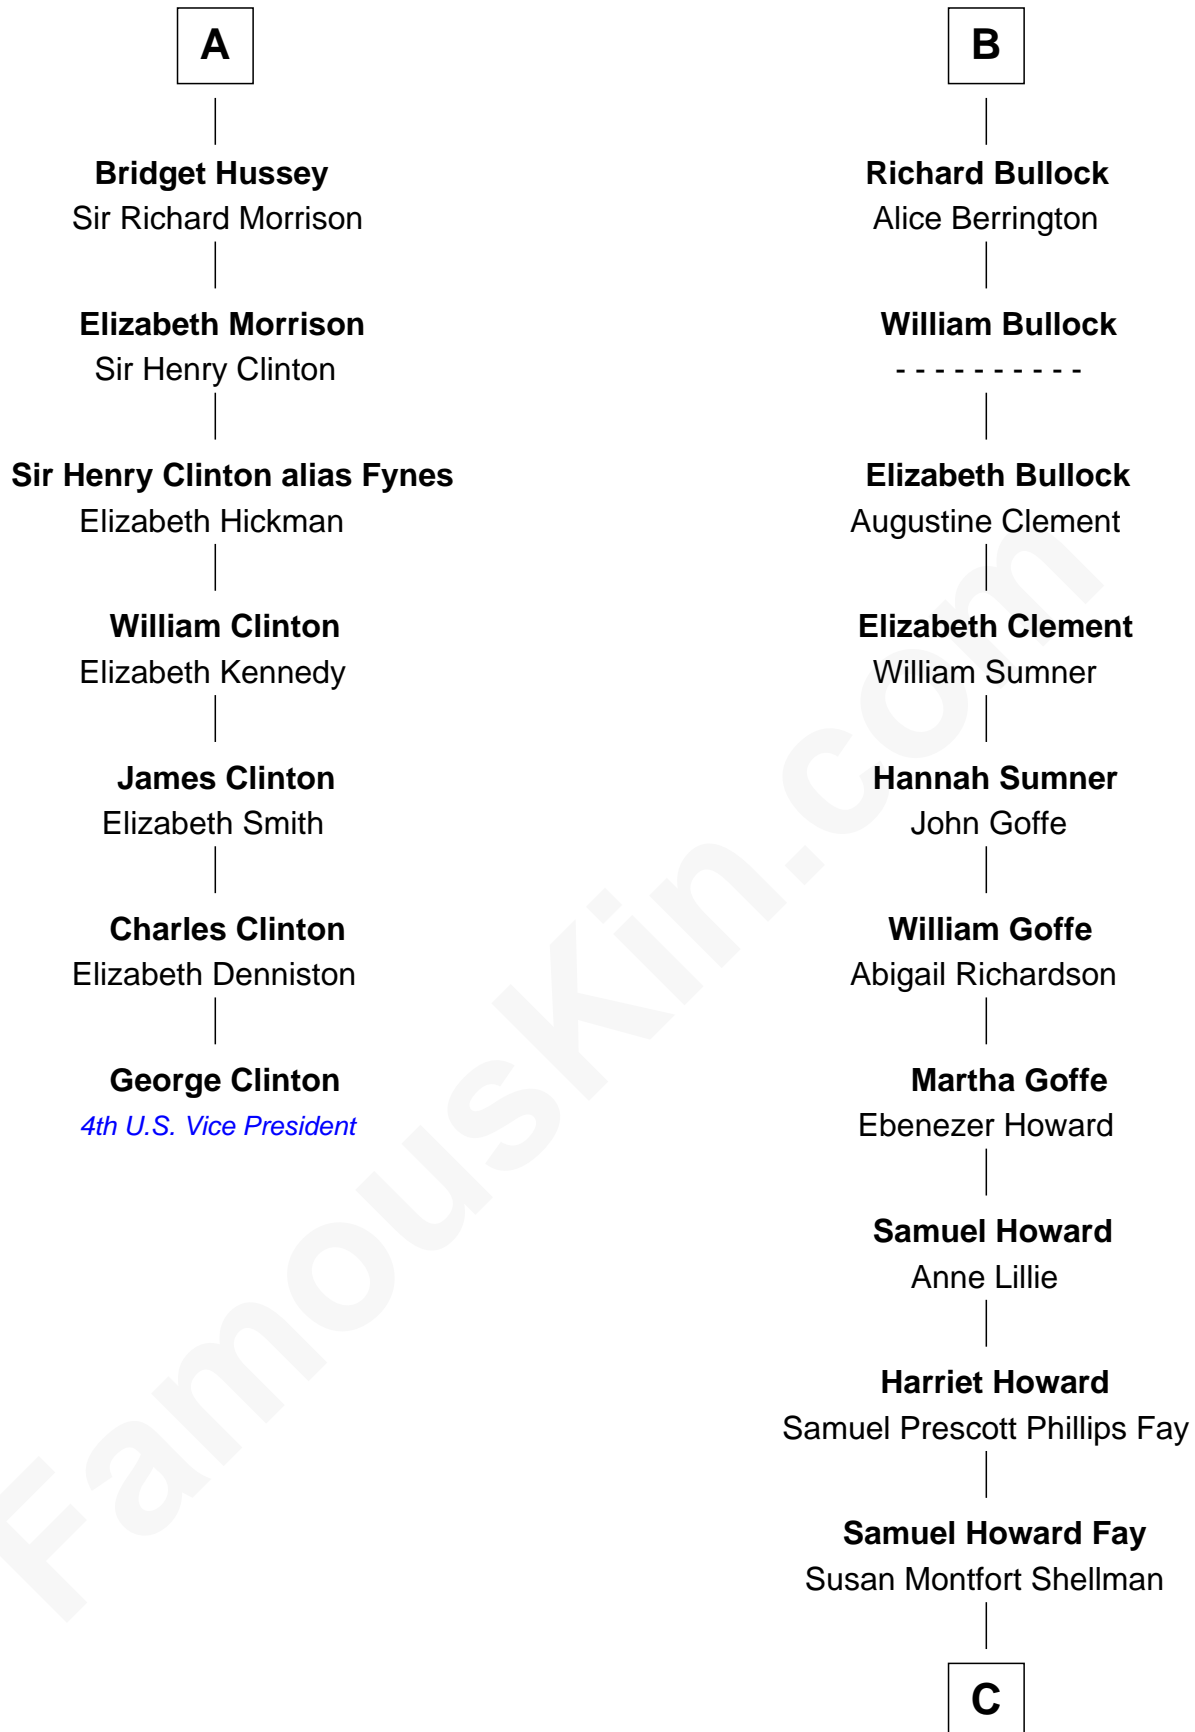

# FamousKin.com Relationship Chart of

**George Clinton**

*4th U.S. Vice President*

13th cousin 8 times removed of

**George W. Bush**

*43rd U.S. President*

**William de Montagu**  
Katherine de Grandison

**Philippa de Montagu**  
Sir Roger de Mortimer

**Edmund Mortimer**  
Philippa Plantagenet

**Elizabeth Mortimer**  
Sir Henry Percy

**Sir Henry Percy**  
Eleanor Neville

**Katherine Percy**  
Sir Edmund Grey

**George Grey**  
Catherine Herbert

**Anne Grey**  
Sir John Hussey

**A**

**Sibyl de Montagu**  
Sir Edmund Fitzalan

**Philippe Fitzalan**  
Sir Richard Sergeaux

**Alice Sergeaux**  
Sir Richard de Vere

**Sir John de Vere**  
Elizabeth Howard

**Joan de Vere**  
Sir William Norreys

**Margaret Norreys**  
Gilbert Bullock

**Thomas Bullock**  
Alice Kingsmill

**B**

**C**

**Harriet Eleanor Fay**  
Rev. James Smith Bush

**Samuel Prescott Bush**  
Flora Sheldon

**Prescott Sheldon Bush**  
Dorothy Wear Walker