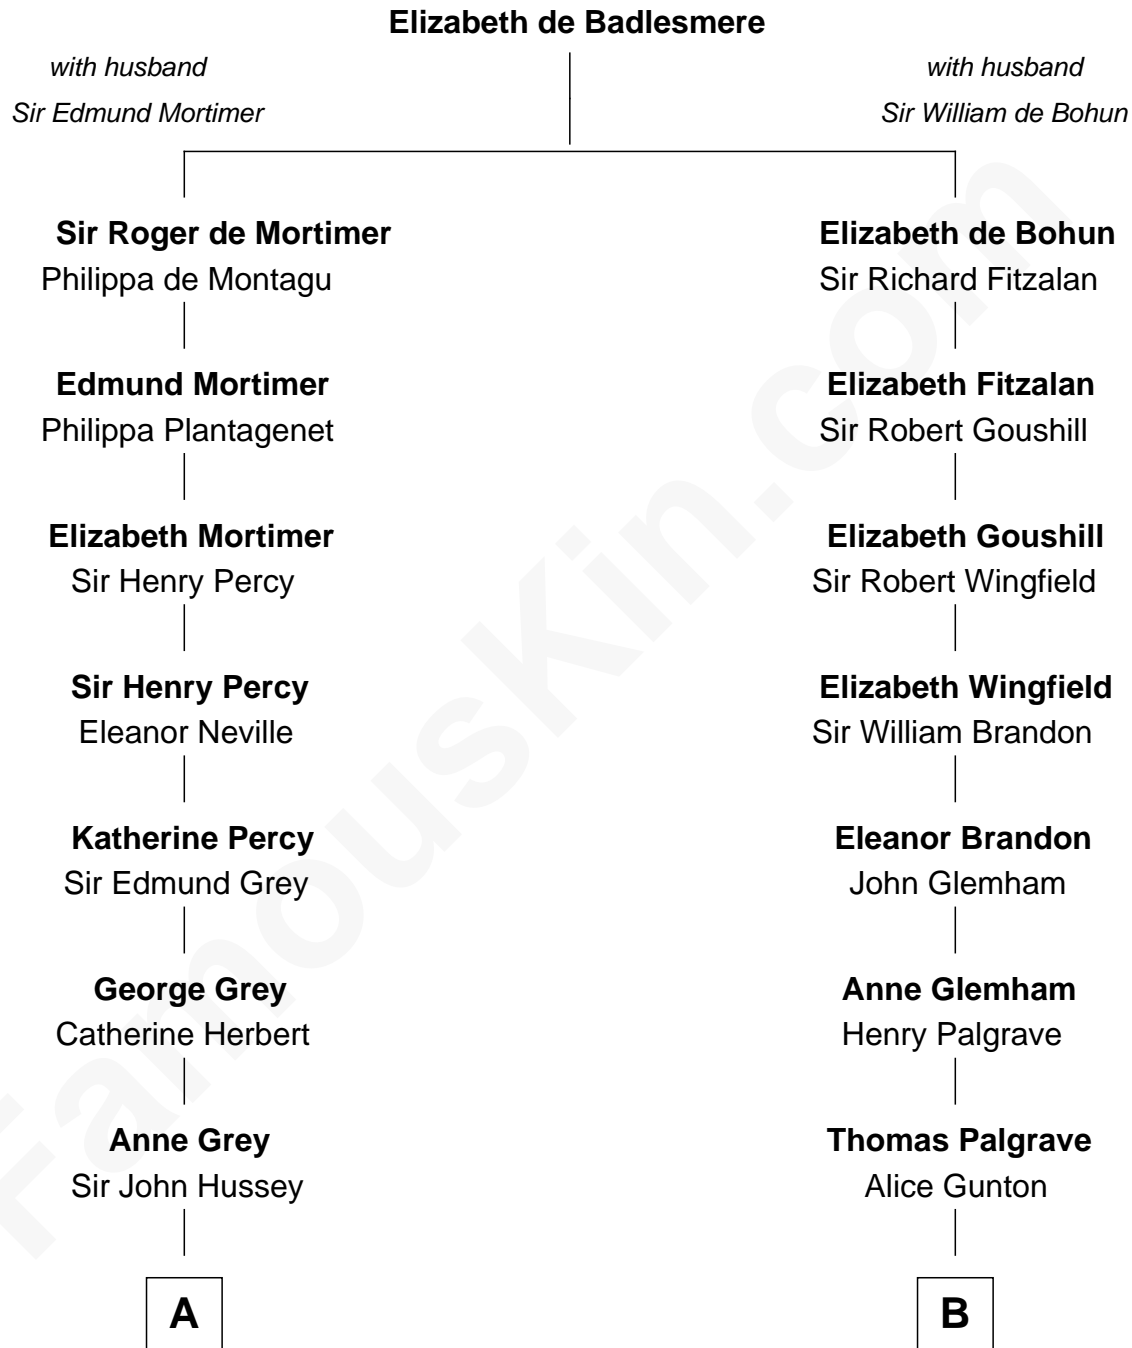

FamousKin.com Relationship Chart of

George Clinton

4th U.S. Vice President

13th cousin 8 times removed of

George W. Bush

43rd U.S. President

C

Harriet Eleanor Fay
Rev. James Smith Bush

Samuel Prescott Bush
Flora Sheldon

Prescott Sheldon Bush
Dorothy Wear Walker

George Herbert Walker Bush
Barbara Pierce

George W. Bush
43rd U.S. President

FamousKin.com