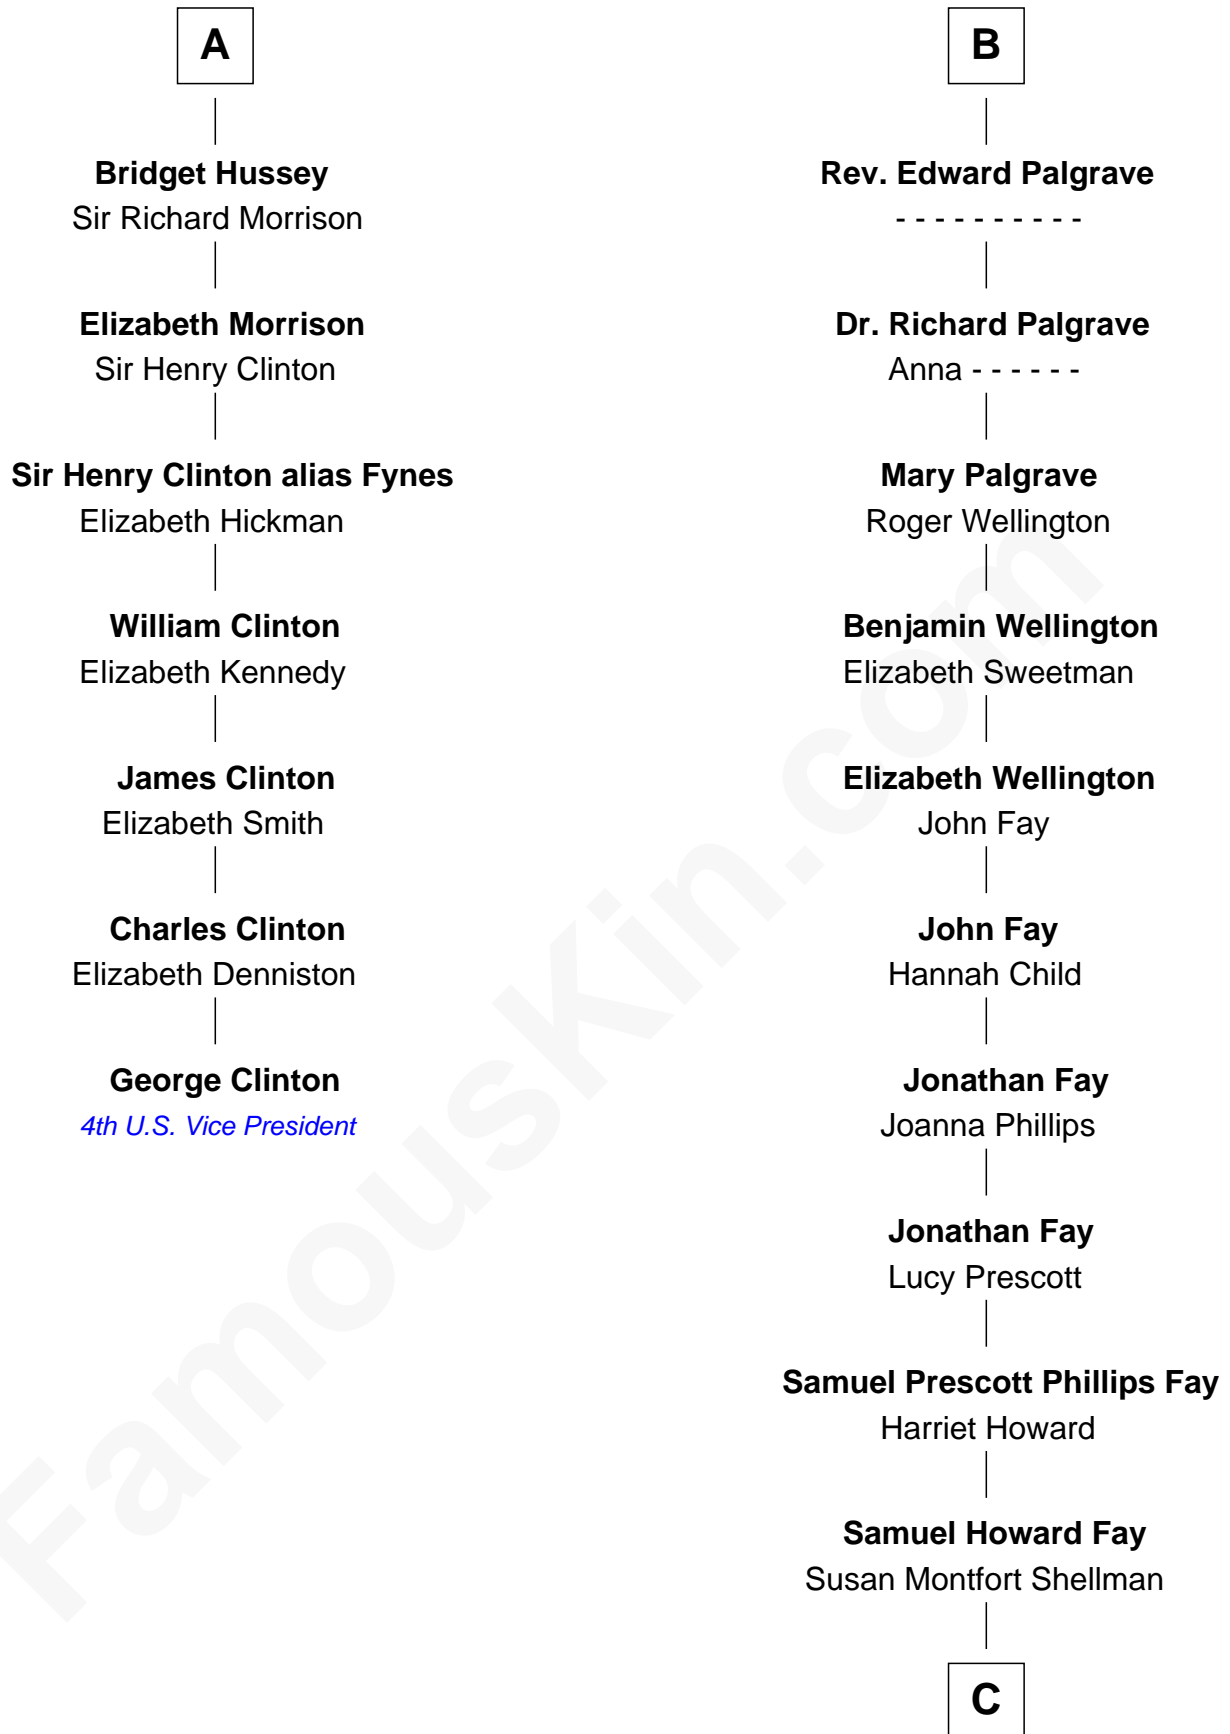

FamousKin.com Relationship Chart of

George Clinton

4th U.S. Vice President

13th cousin 8 times removed of

George W. Bush

43rd U.S. President

C

Harriet Eleanor Fay
Rev. James Smith Bush

Samuel Prescott Bush
Flora Sheldon

Prescott Sheldon Bush
Dorothy Wear Walker

George Herbert Walker Bush
Barbara Pierce

George W. Bush
43rd U.S. President

FamousKin.com