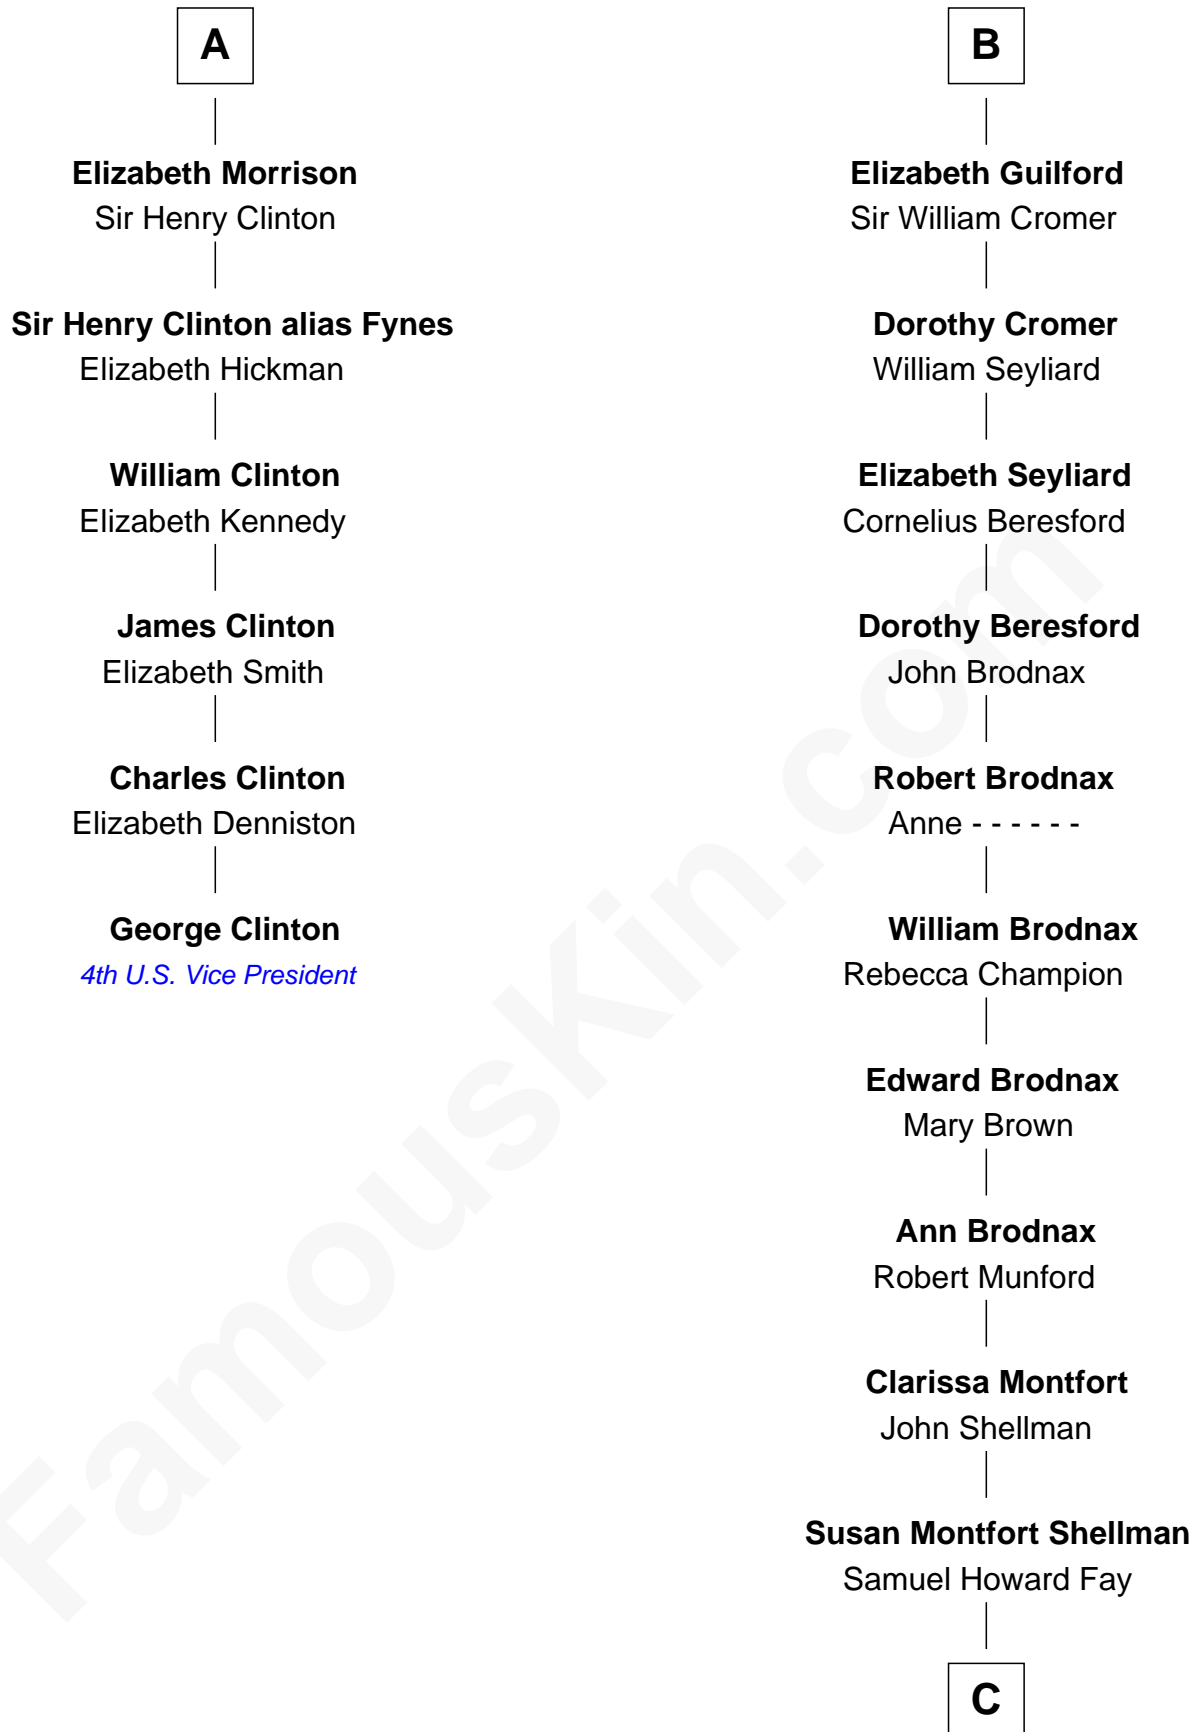

# FamousKin.com Relationship Chart of

**George Clinton**

*4th U.S. Vice President*

12th cousin 9 times removed of

**George W. Bush**

*43rd U.S. President*

**Sir Robert de Holland**

Maude la Zouche

**C**

**Harriet Eleanor Fay**  
Rev. James Smith Bush

**Samuel Prescott Bush**  
Flora Sheldon

**Prescott Sheldon Bush**  
Dorothy Wear Walker

**George Herbert Walker Bush**  
Barbara Pierce

**George W. Bush**  
*43rd U.S. President*