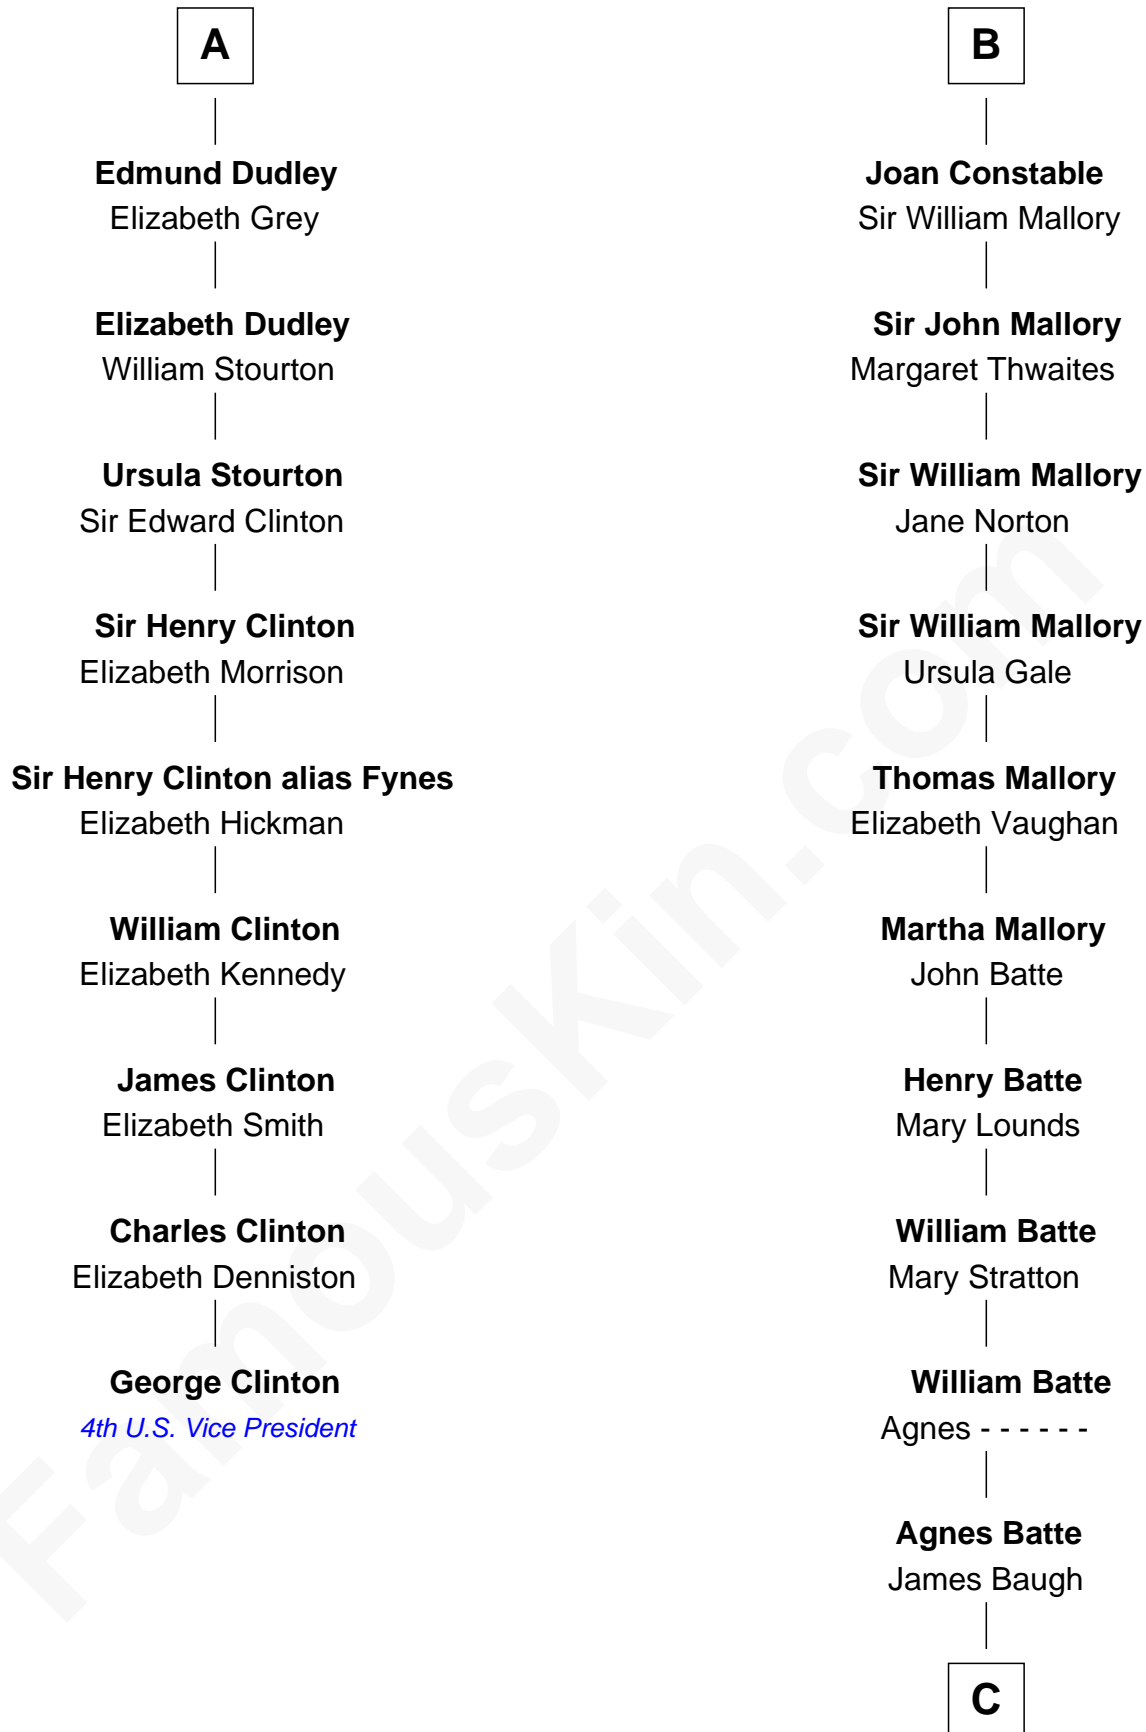

FamousKin.com Relationship Chart of

George Clinton

4th U.S. Vice President

15th cousin 6 times removed of

Judy Garland

Singer and Movie Actress

Sir Roger de Quincy

Helen of Galloway

C

Richard Baugh

Elizabeth Pepper Harwell

John Aldridge Baugh

Mary Ann Marable

Elizabeth Baugh

William Tecumseh Gumm

Francis Avent Gumm