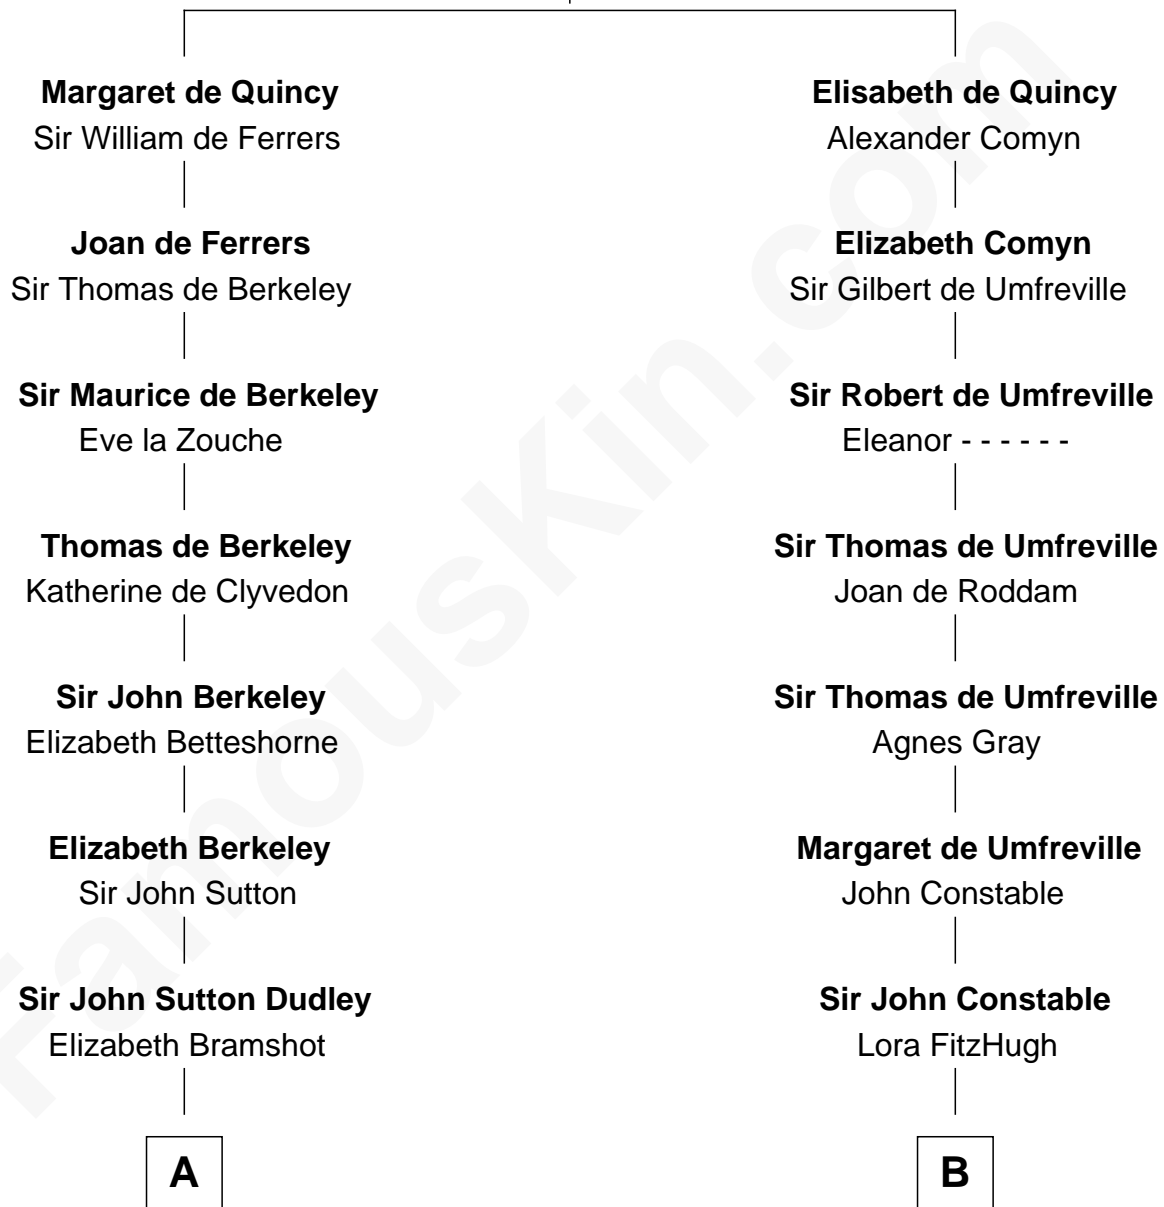

FamousKin.com Relationship Chart of

George Clinton

4th U.S. Vice President

15th cousin 6 times removed of

Judy Garland

Singer and Movie Actress

Sir Roger de Quincy

Helen of Galloway