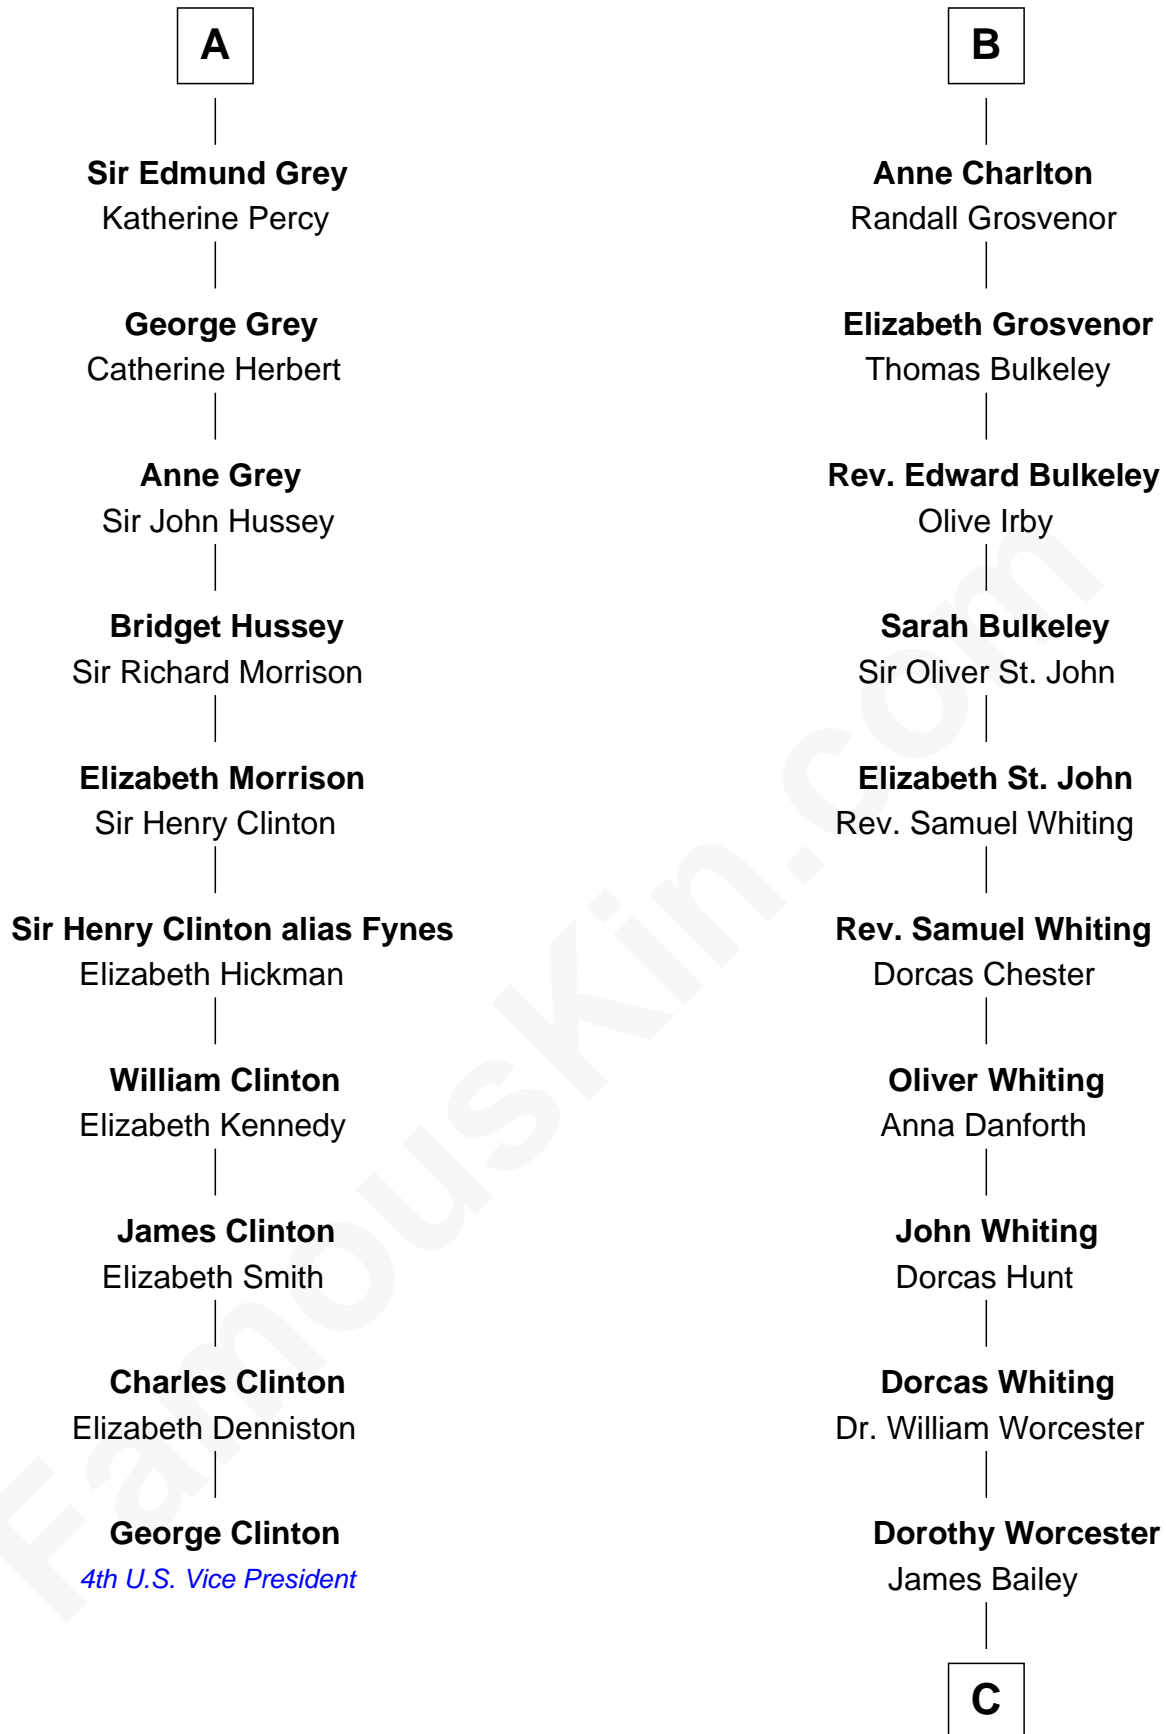

FamousKin.com Relationship Chart of

George Clinton

4th U.S. Vice President

16th cousin 5 times removed of

Bette Davis

Movie Actress

Nichole d'Aubenev
Sir Roger de Somery

Margaret de Somery

Sir Henry de Erdington

Joan de Wolvey

Sir Giles de Erdington

Elizabeth de Tolthorpe

Margaret de Erdington

Sir Roger Corbet

Sir Robert Corbet

Margaret - - - - -

Mary Corbet

Robert Charlton

Richard Charlton

Elizabeth Mainwaring

B

C

Benjamin W. Bailey

Latta Hopkins