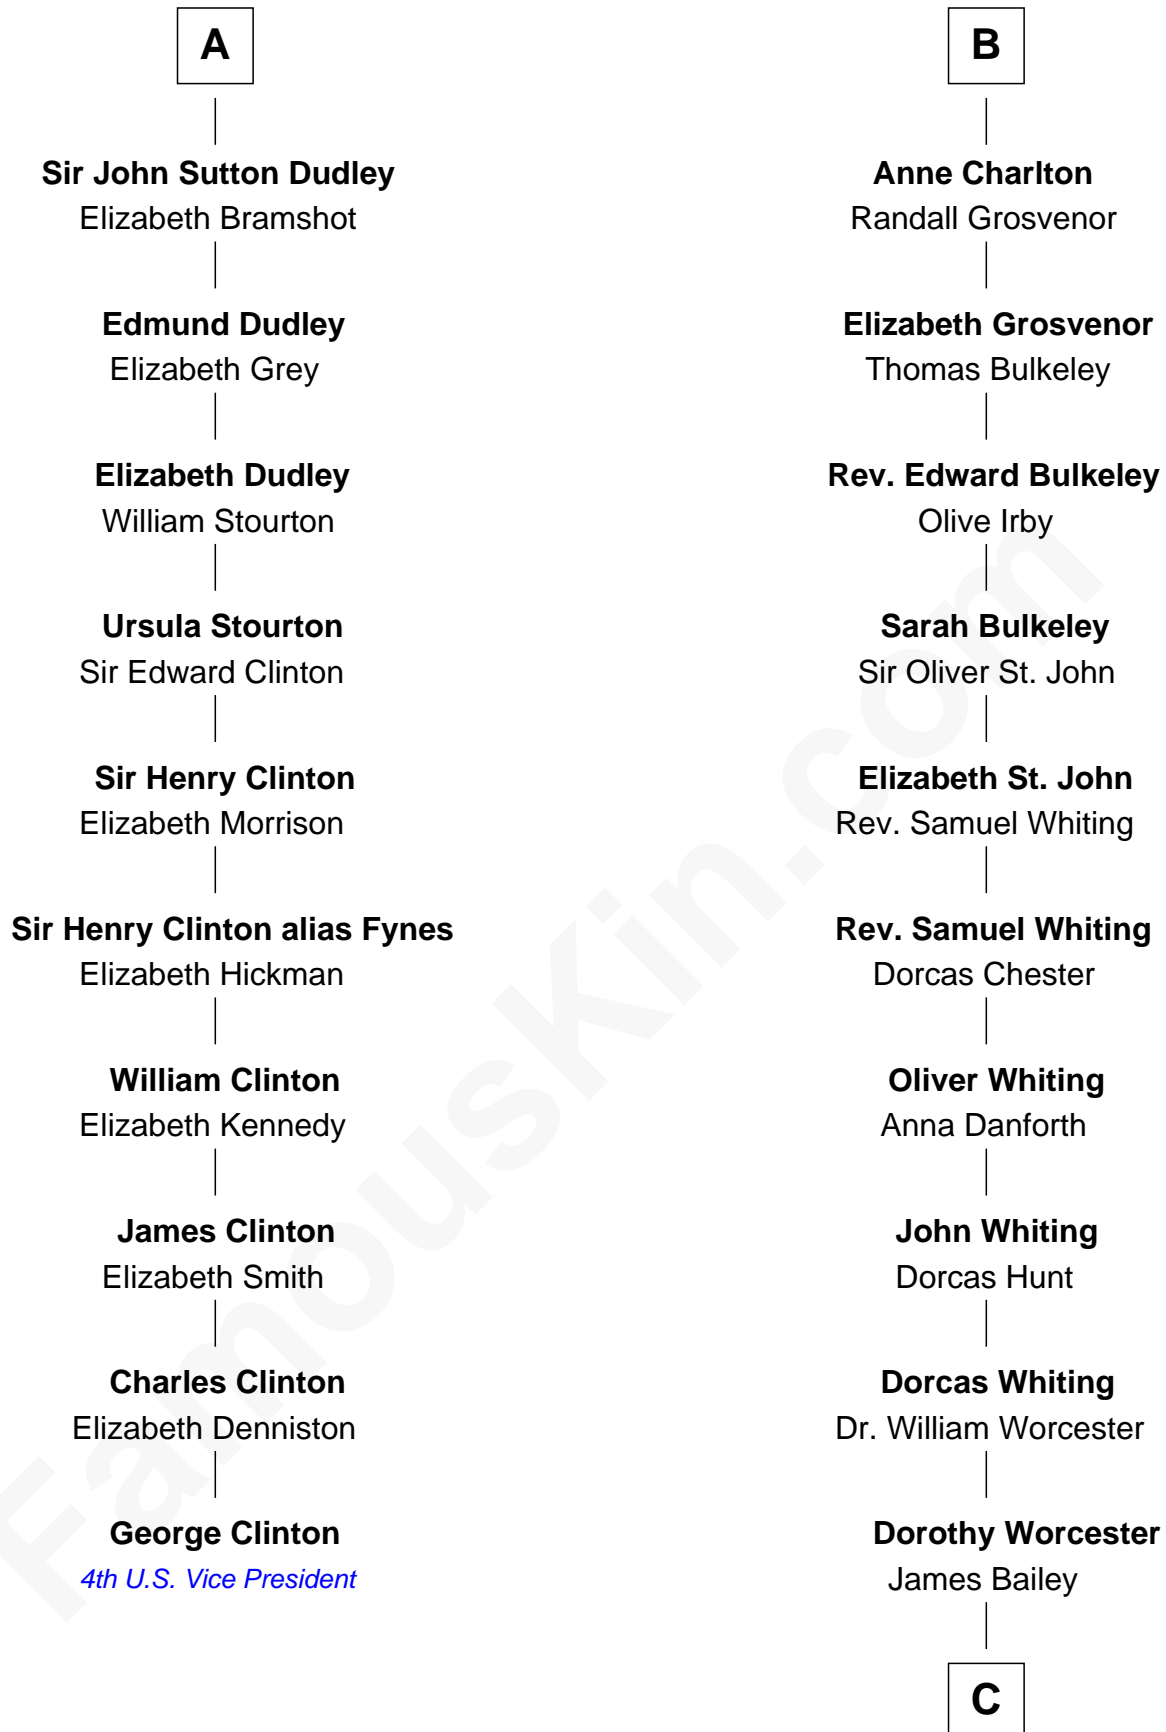

# FamousKin.com Relationship Chart of

**George Clinton**

*4th U.S. Vice President*

16th cousin 5 times removed of

**Bette Davis**

*Movie Actress*

**C**

**Benjamin W. Bailey**

Latta Hopkins

**Harriet Jane Bailey**

Charles Otis Thompson

**Harriet Eugenia Thompson**

William Aaron Favor

**Ruth Augusta Favor**

Harlow Morrell Davis

**Bette Davis**