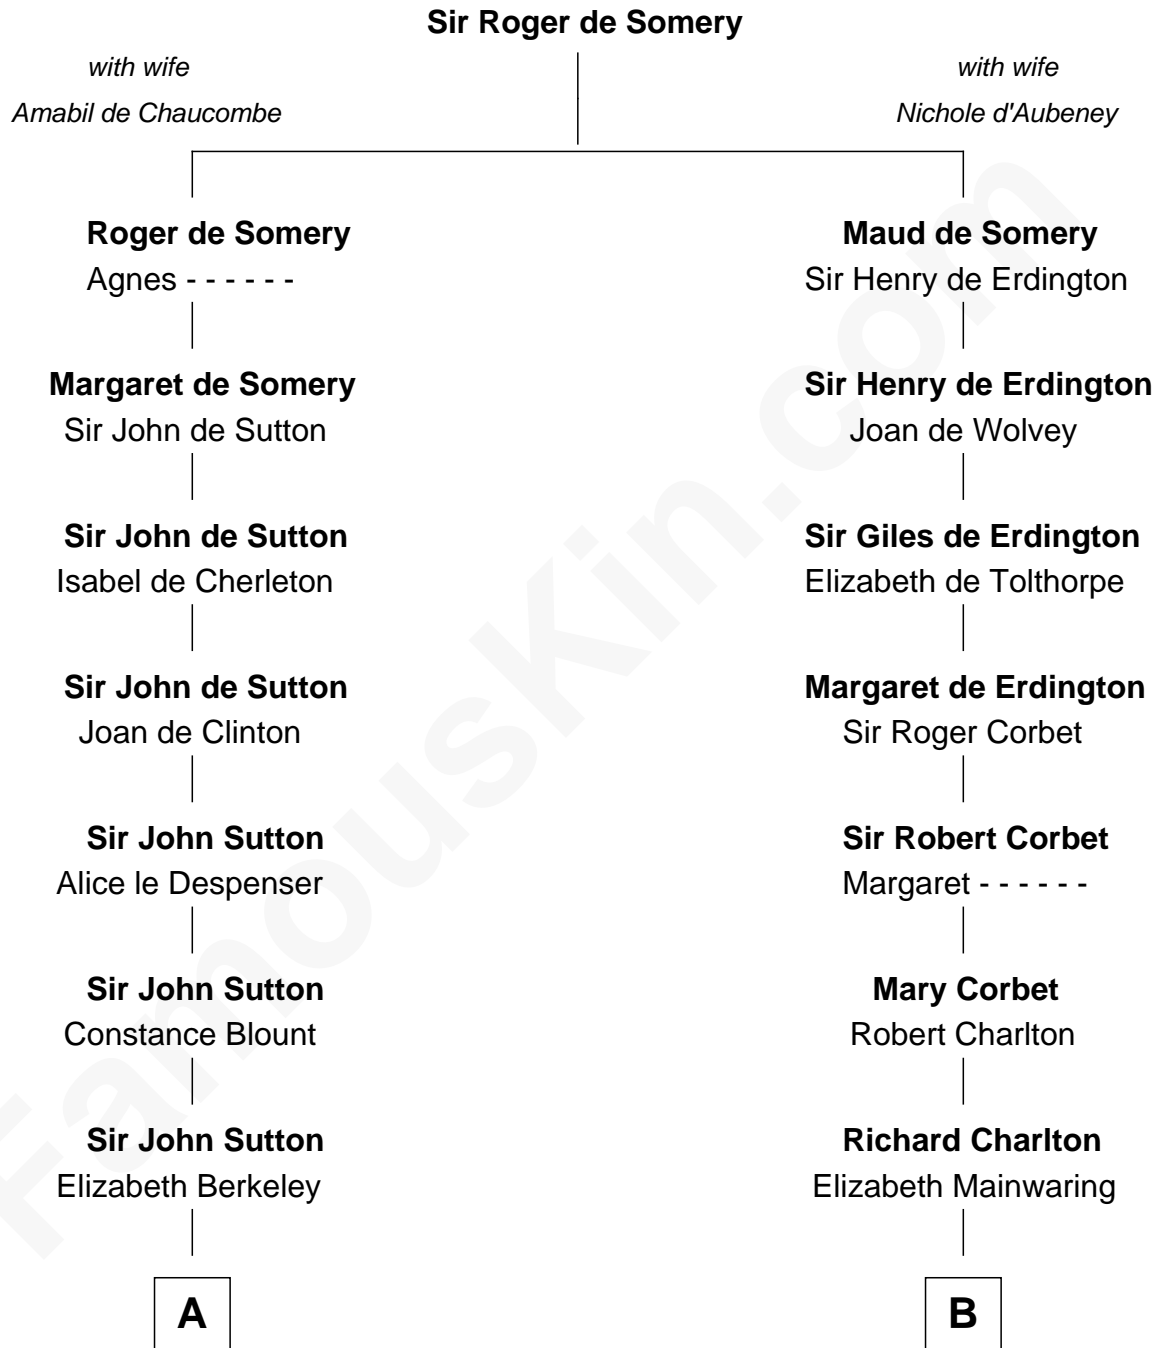

# FamousKin.com Relationship Chart of

**George Clinton**

*4th U.S. Vice President*

16th cousin 5 times removed of

**Bette Davis**

*Movie Actress*

**C**

**Benjamin W. Bailey**

Latta Hopkins

**Harriet Jane Bailey**

Charles Otis Thompson

**Harriet Eugenia Thompson**

William Aaron Favor

**Ruth Augusta Favor**

Harlow Morrell Davis

**Bette Davis**