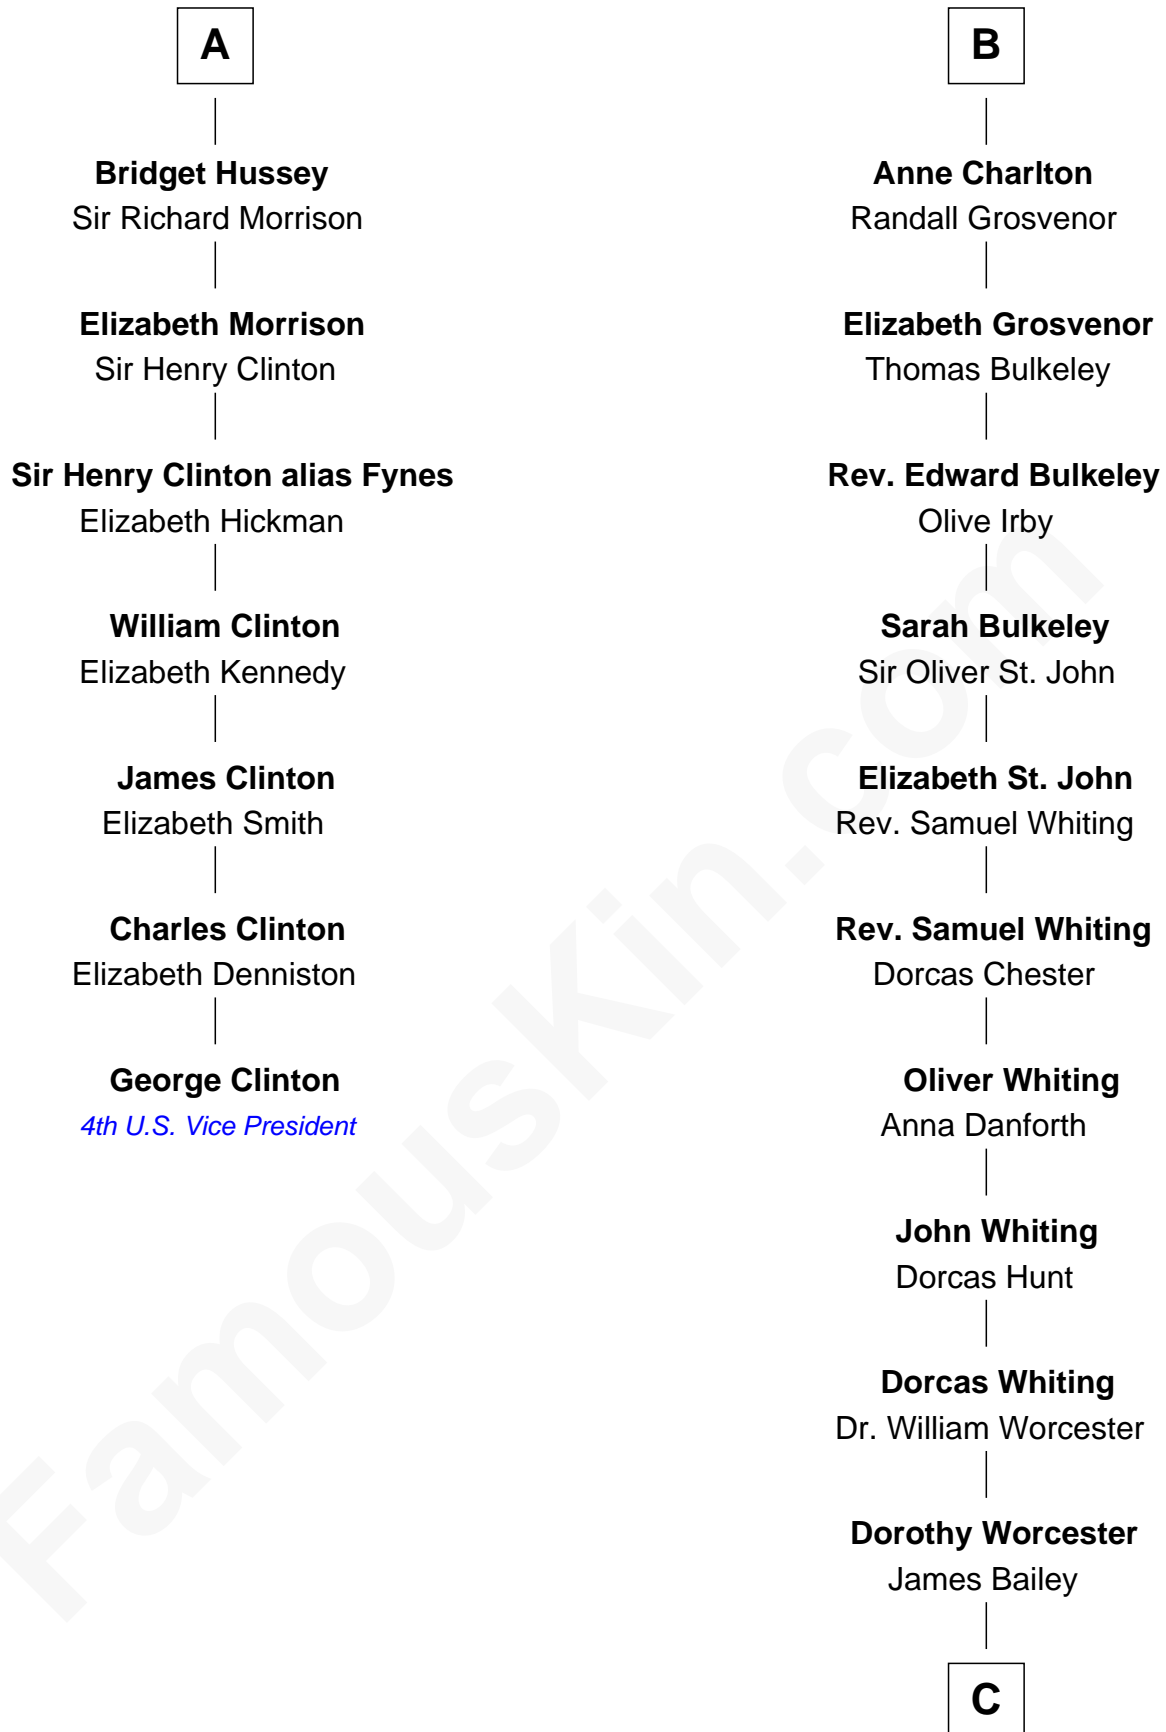

FamousKin.com Relationship Chart of

George Clinton

4th U.S. Vice President

13th cousin 8 times removed of

Bette Davis

Movie Actress

Sir Alan la Zouche

Eleanor de Segrave

Maude la Zouche
Sir Robert de Holland

Thomas Holand
Joan Plantagenet

John de Holand
Elizabeth of Lancaster

Constance de Holand
Sir John Grey

Sir Edmund Grey
Katherine Percy

George Grey
Catherine Herbert

Anne Grey
Sir John Hussey

A

Elena Zouche
Alan de Charlton

Alan de Charlton
Margery FitzAer

Thomas de Charlton

Anna de Charlton
William de Knightley

Thomas de Knightley de Charlton
Elizabeth Francis

Robert Charlton
Mary Corbet

Richard Charlton
Elizabeth Mainwaring

B

C

Benjamin W. Bailey

Latta Hopkins

Harriet Jane Bailey

Charles Otis Thompson

Harriet Eugenia Thompson

William Aaron Favor