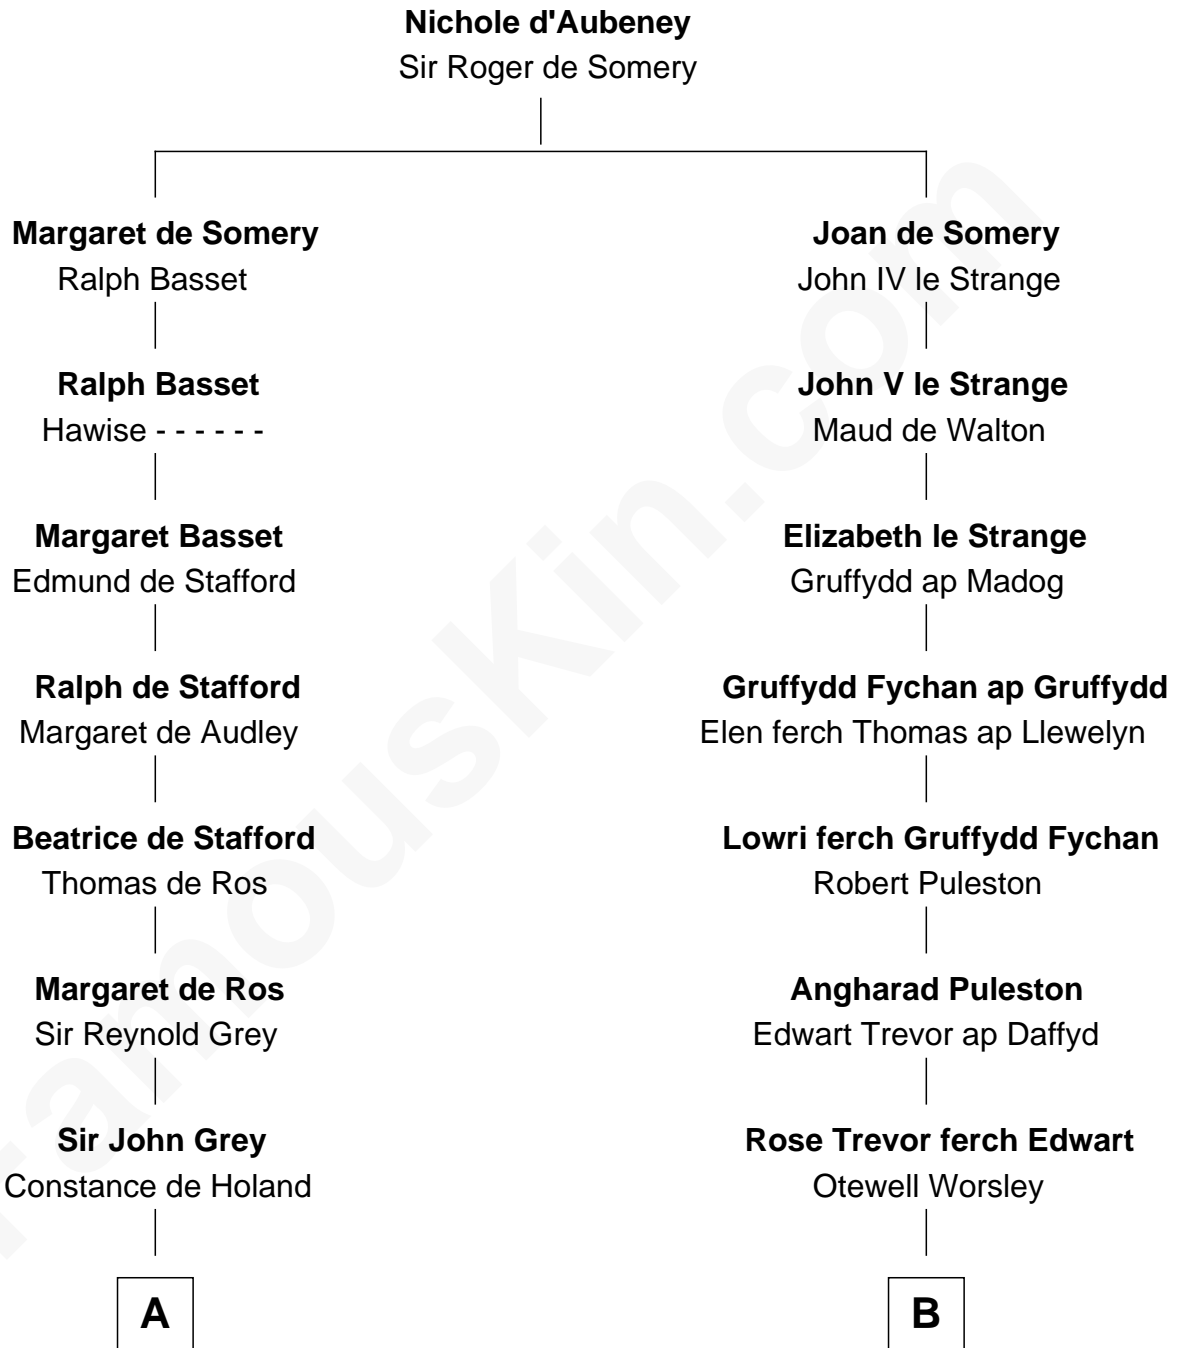

FamousKin.com Relationship Chart of

George Clinton

4th U.S. Vice President

16th cousin 2 times removed of

Eliphalet Remington

Founder of Remington Arms Company

C

Elizabeth Kilbourn
Eliphalet Remington