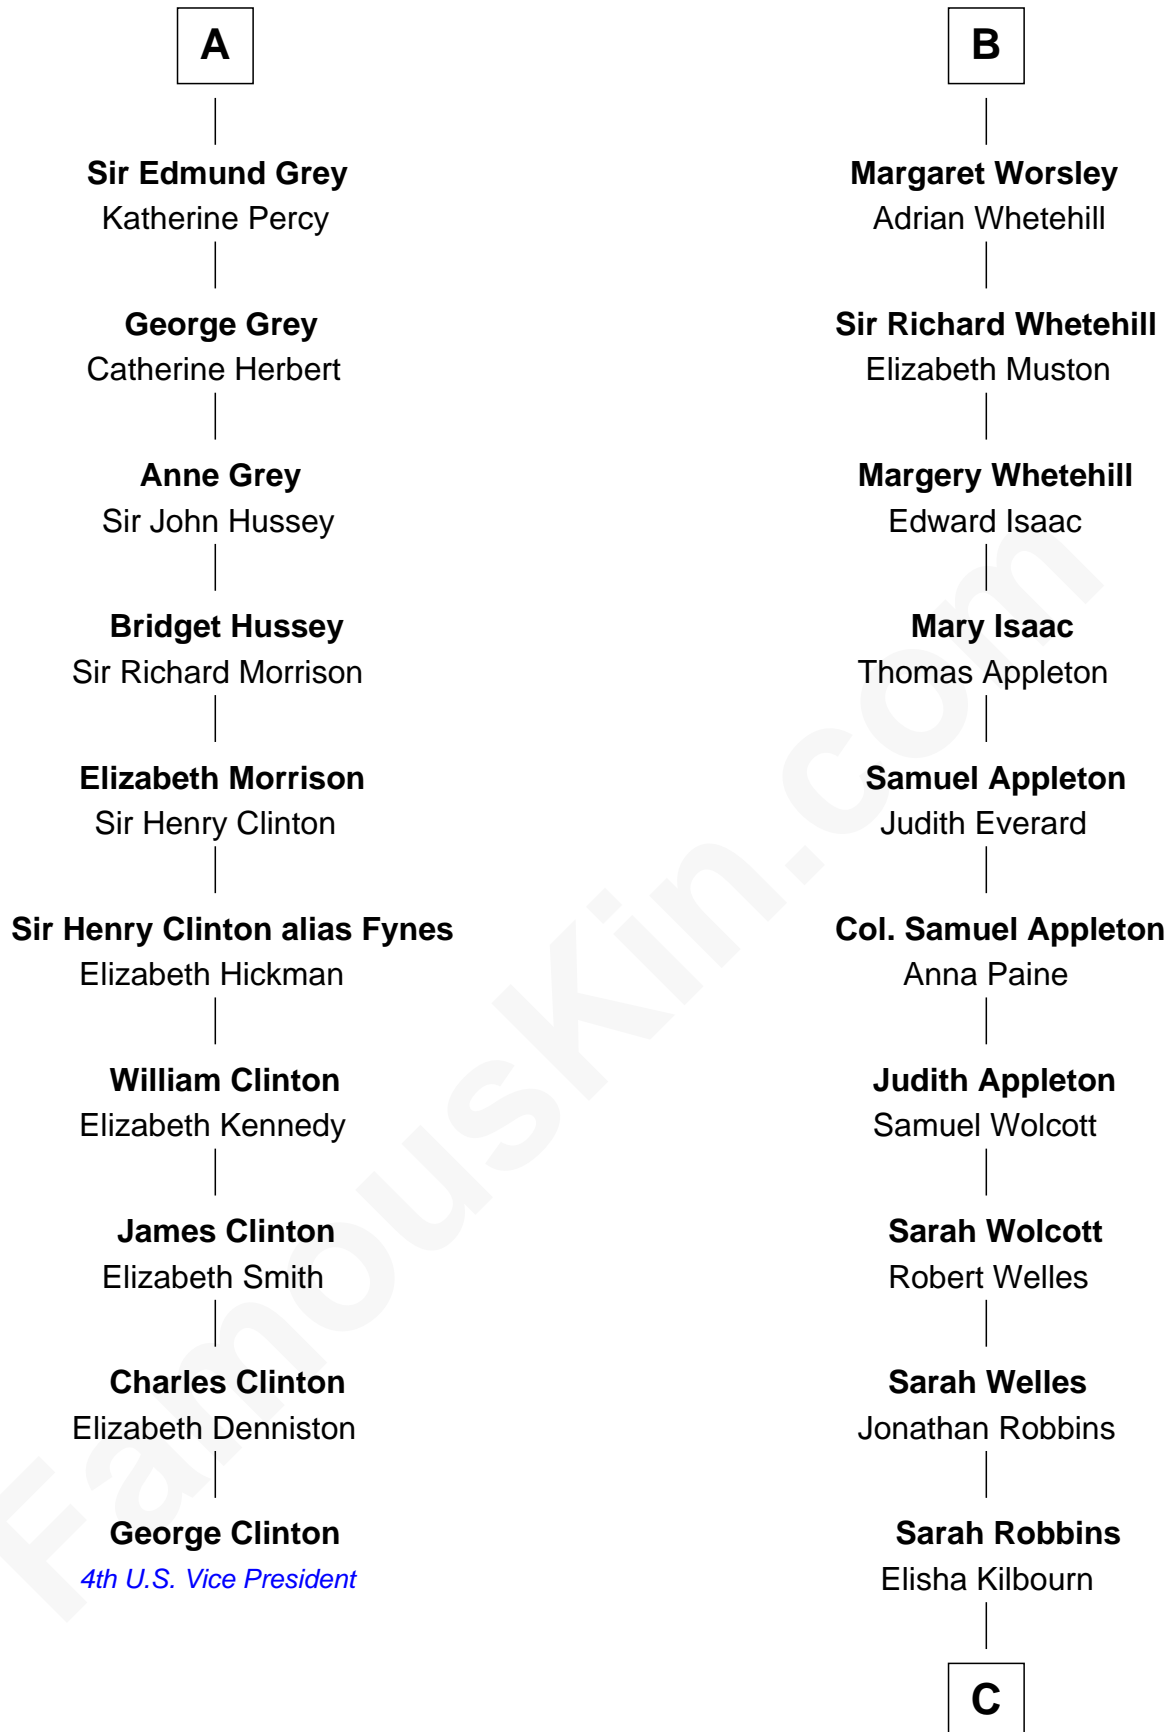

FamousKin.com Relationship Chart of

George Clinton

4th U.S. Vice President

16th cousin 2 times removed of

Eliphalet Remington

Founder of Remington Arms Company

C

Elizabeth Kilbourn
Eliphalet Remington