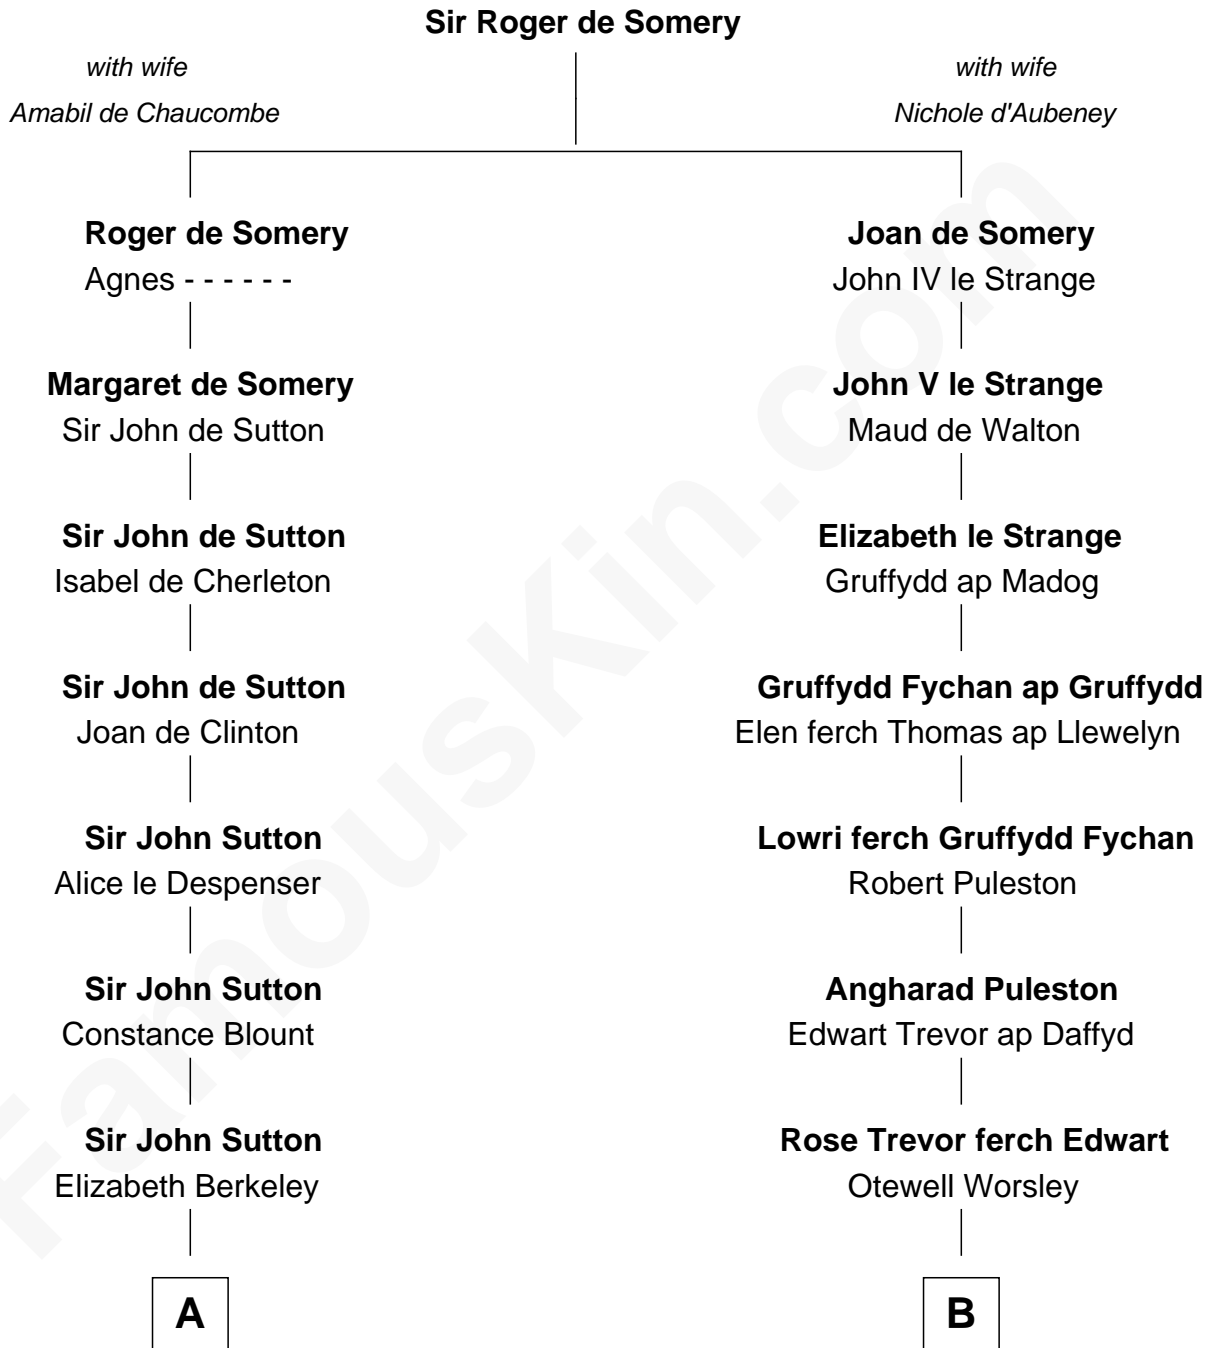

Eliphalet Remington

Founder of Remington Arms Company