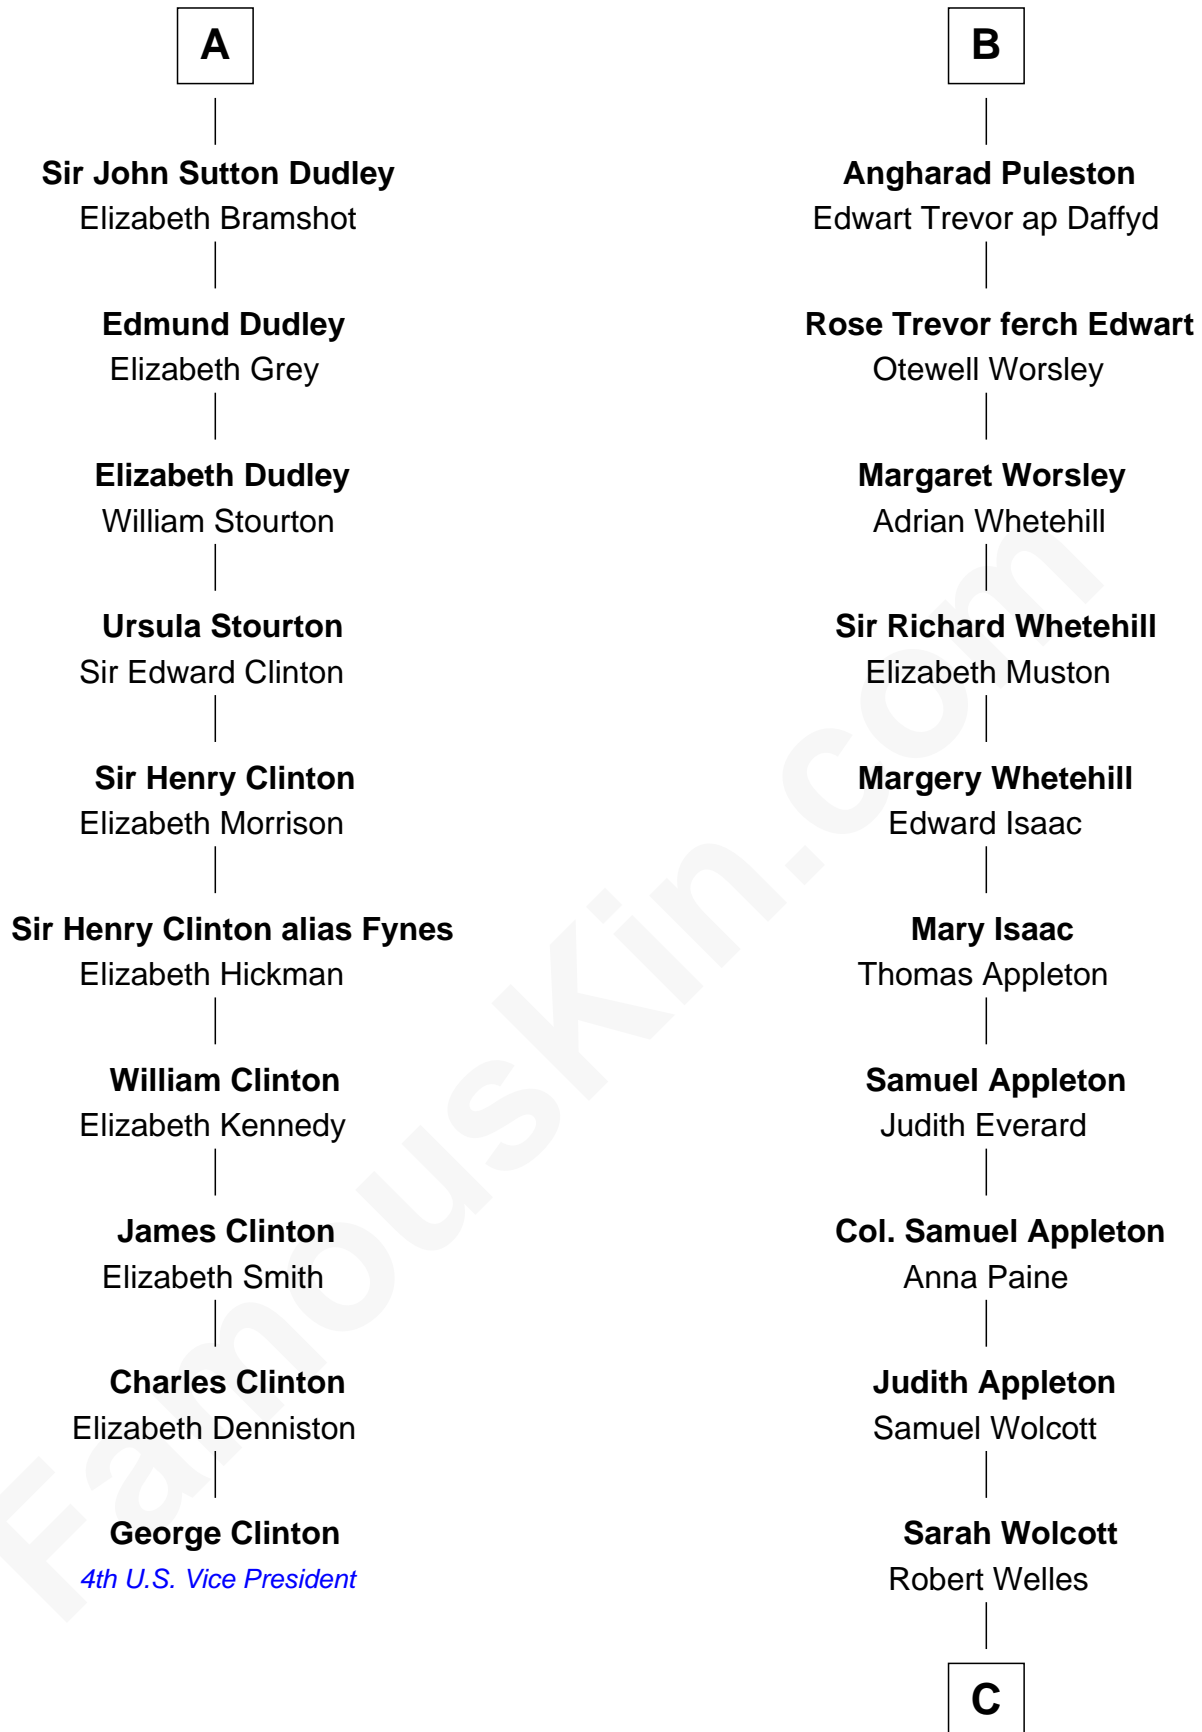

FamousKin.com Relationship Chart of

George Clinton

4th U.S. Vice President

16th cousin 4 times removed of

Eliphalet Remington

Founder of Remington Arms Company

Hugh de Kevelioc
Bertrade de Montfort

C

Sarah Welles
Jonathan Robbins

Sarah Robbins
Elisha Kilbourn

Elizabeth Kilbourn
Eliphalet Remington

Eliphalet Remington
Founder of Remington Arms Company

FamousKin.com