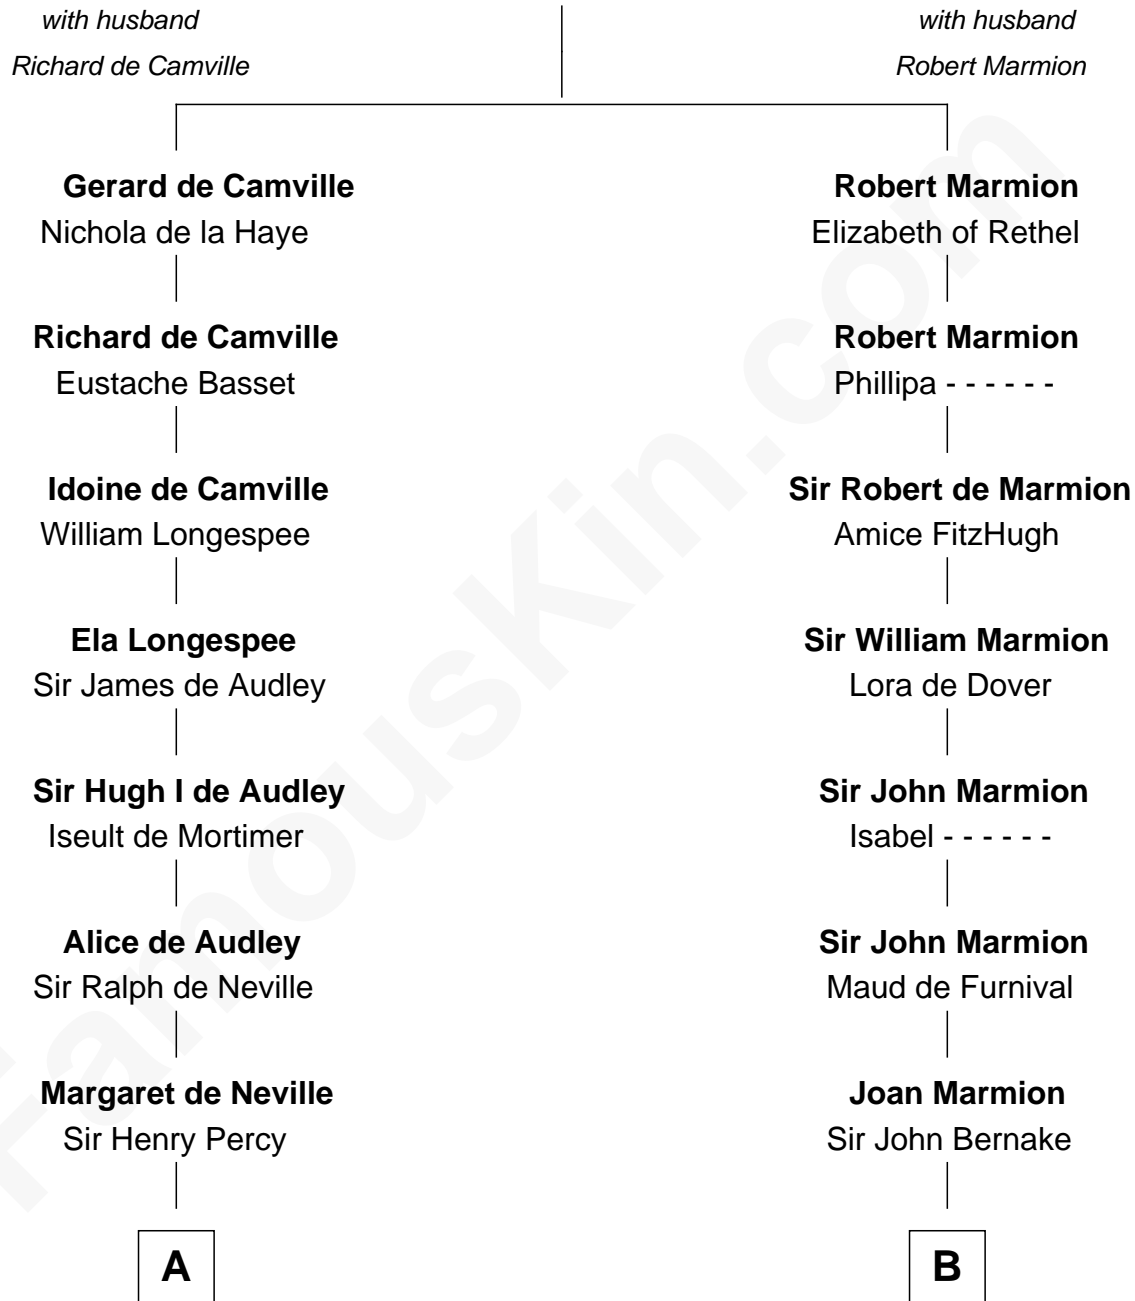

# FamousKin.com Relationship Chart of

**George Clinton**

*4th U.S. Vice President*

18th cousin 1 time removed of

**William Wentworth**

*(c1616 - 1696/7) Great Migration Immigrant 1638*

## Miliscent of Rethel

**C**

**Charles Clinton**  
Elizabeth Denniston

**George Clinton**  
*4th U.S. Vice President*

**D**

**Christopher Wentworth**  
Katharine Marbury

**William Wentworth**  
Susanna Carter

**William Wentworth**  
*Great Migration Immigrant 1638*

FamousKin.com