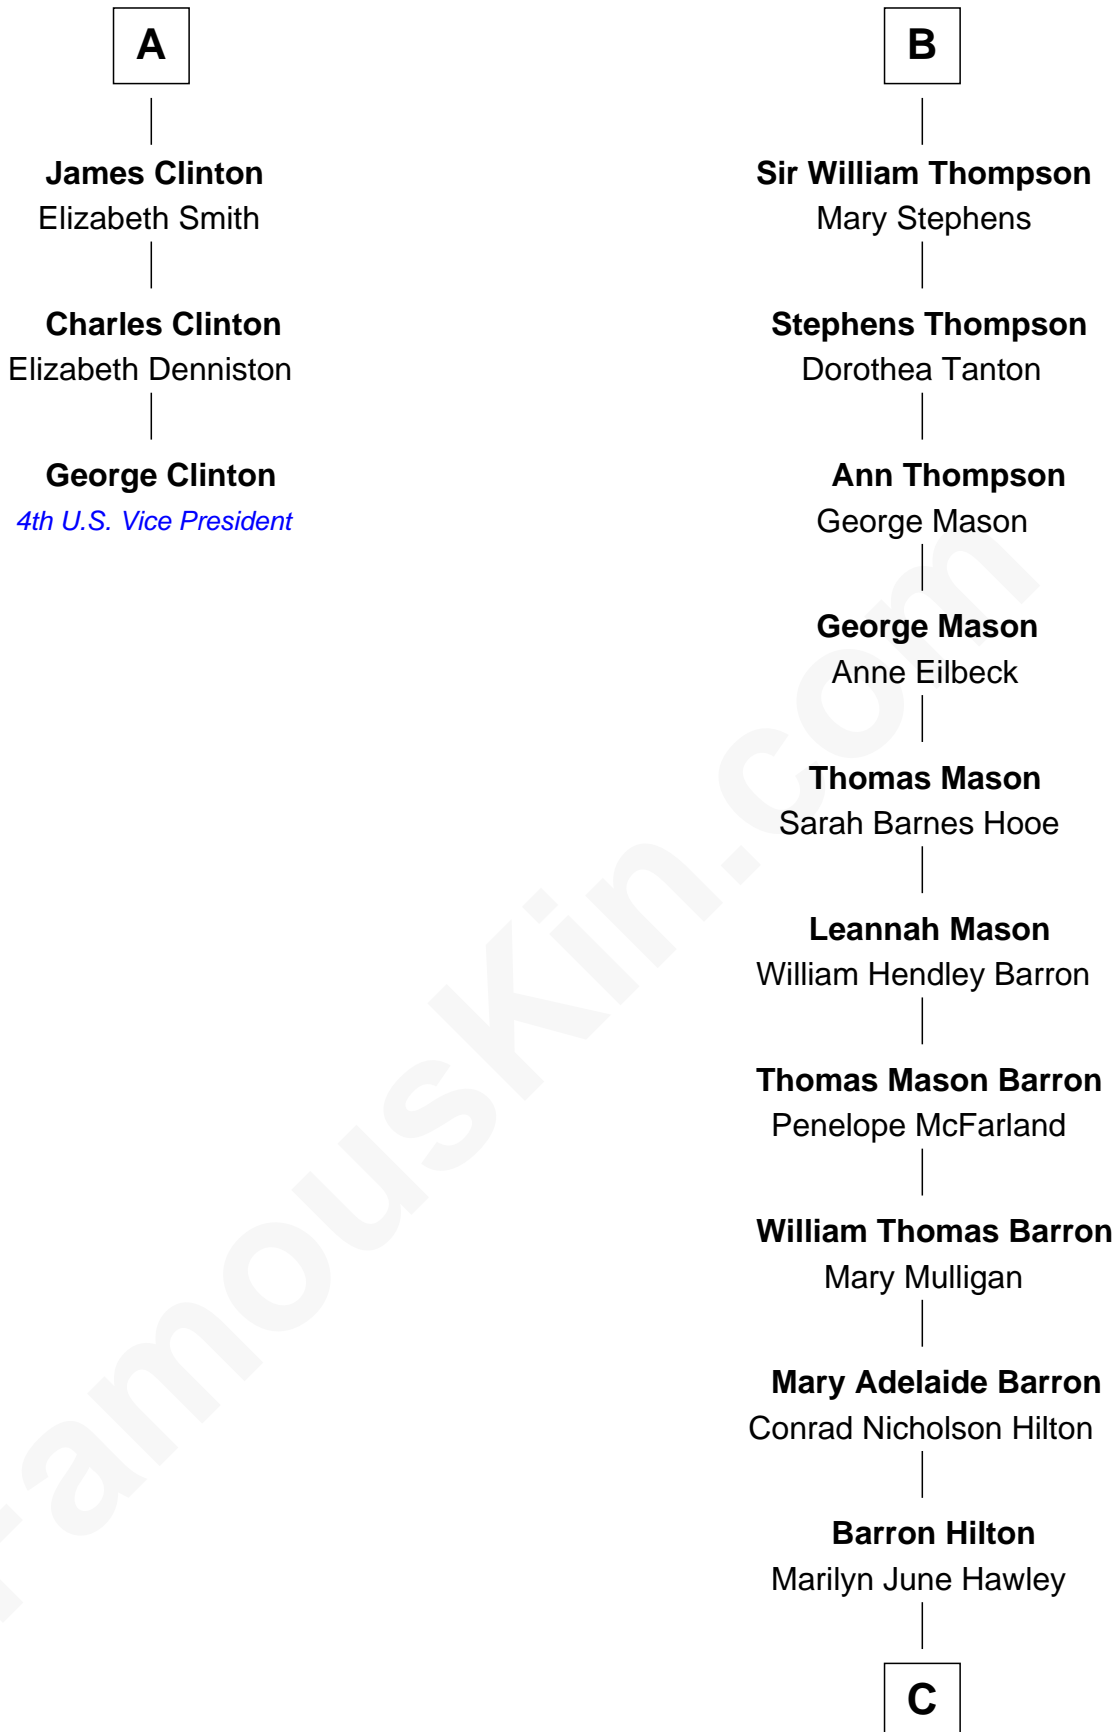

FamousKin.com Relationship Chart of

George Clinton

4th U.S. Vice President

9th cousin 9 times removed of

Paris Hilton

Socialite and TV Personality

C

Richard Howard Hilton
Kathleen Elizabeth Avanzino