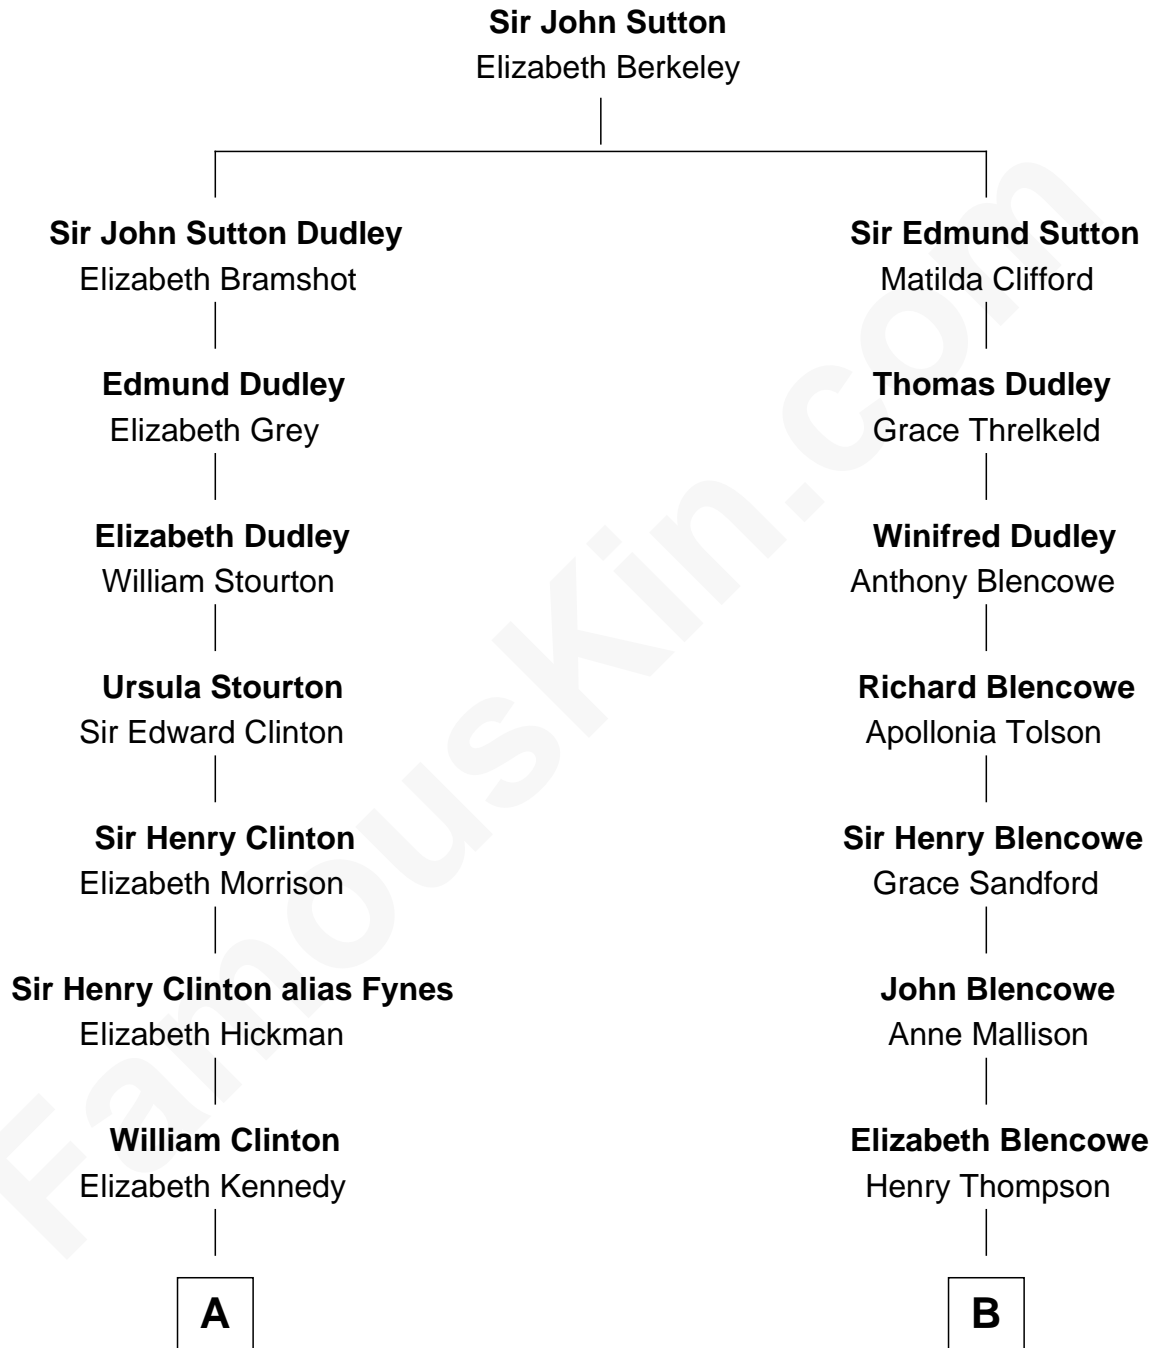

FamousKin.com Relationship Chart of

George Clinton

4th U.S. Vice President

9th cousin 9 times removed of

Paris Hilton

Socialite and TV Personality

C

Richard Howard Hilton
Kathleen Elizabeth Avanzino