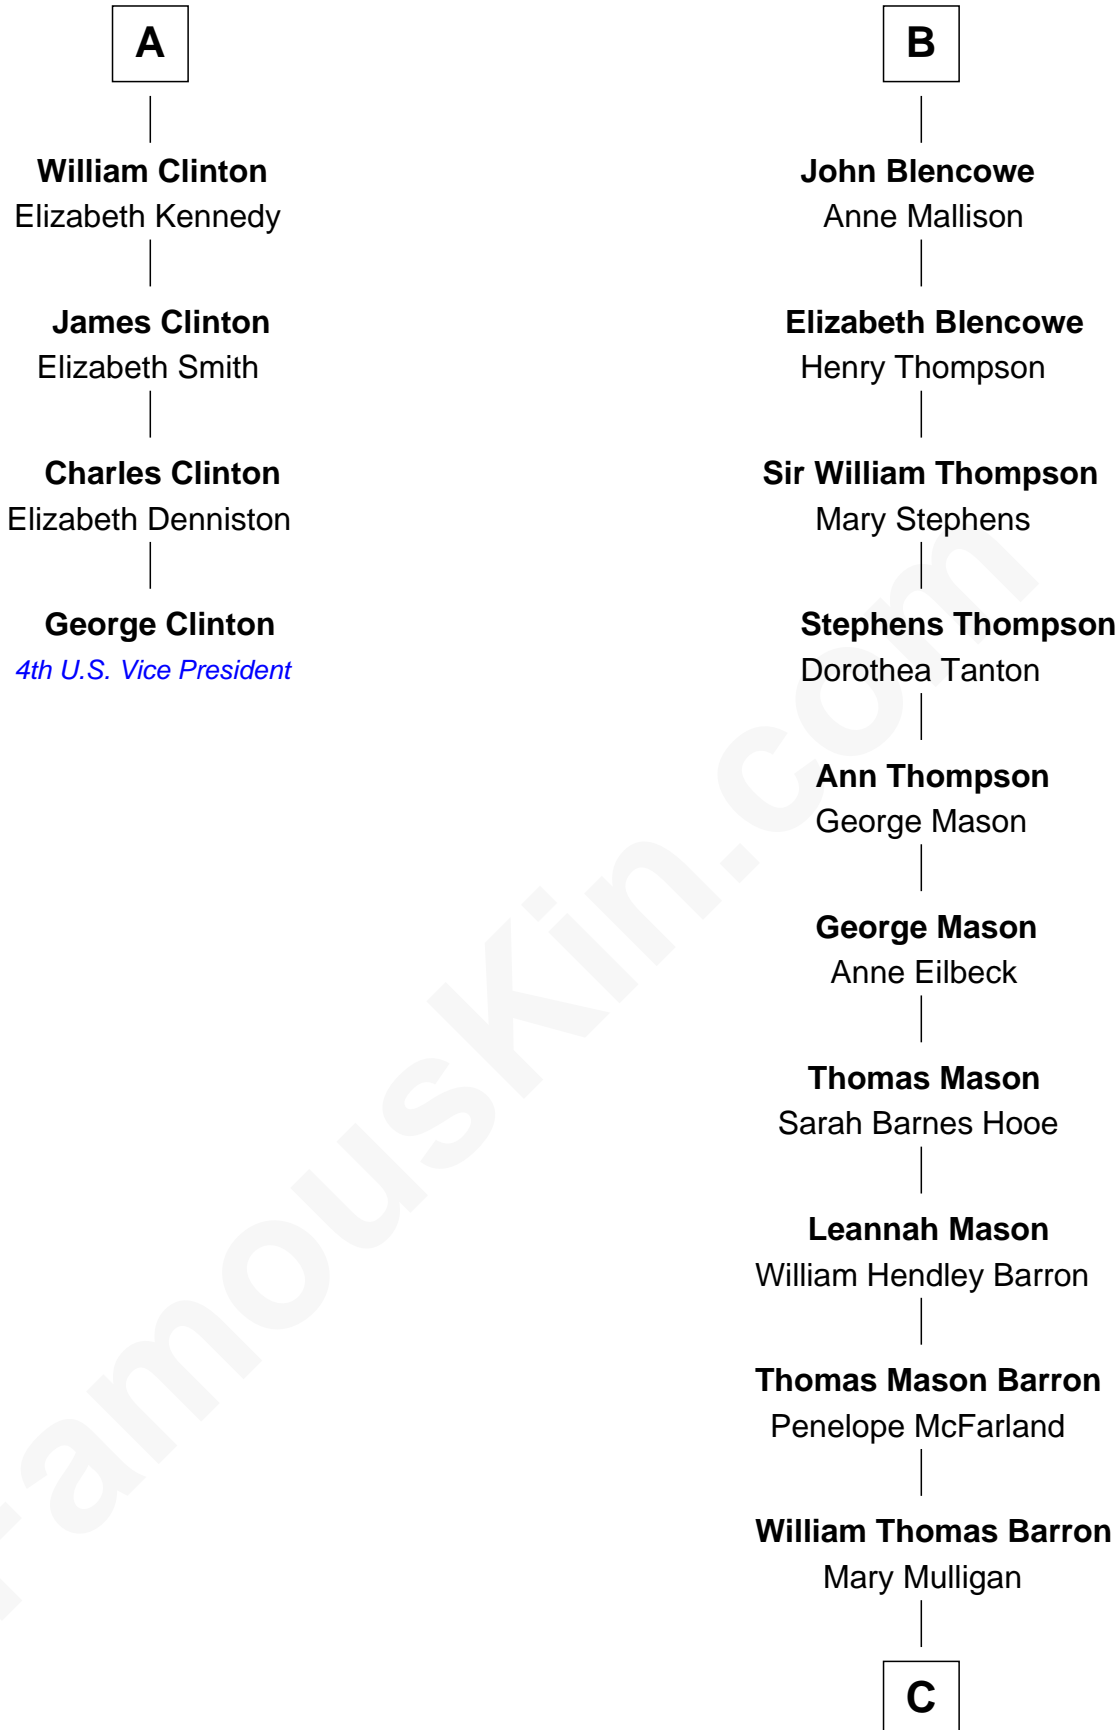

# FamousKin.com Relationship Chart of

**George Clinton**

*4th U.S. Vice President*

10th cousin 10 times removed of

**Paris Hilton**

*Socialite and TV Personality*

**Sir Henry Percy**  
Elizabeth Mortimer

**Sir Henry Percy**  
Eleanor Neville

**Elizabeth Percy**  
Sir John Clifford

**Katherine Percy**  
Sir Edmund Grey

**Thomas Clifford**  
Joan Dacre

**George Grey**  
Catherine Herbert

**Matilda Clifford**  
Sir Edmund Sutton

**Anne Grey**  
Sir John Hussey

**Thomas Dudley**  
Grace Threlkeld

**Bridget Hussey**  
Sir Richard Morrison

**Winifred Dudley**  
Anthony Blencowe

**Elizabeth Morrison**  
Sir Henry Clinton

**Richard Blencowe**  
Apollonia Tolson

**Sir Henry Clinton alias Fynes**  
Elizabeth Hickman

**Sir Henry Blencowe**  
Grace Sandford

**A**

**B**

**C**

—  
**Mary Adelaide Barron**  
Conrad Nicholson Hilton

—  
**Barron Hilton**  
Marilyn June Hawley

—  
**Richard Howard Hilton**  
Kathleen Elizabeth Avanzino