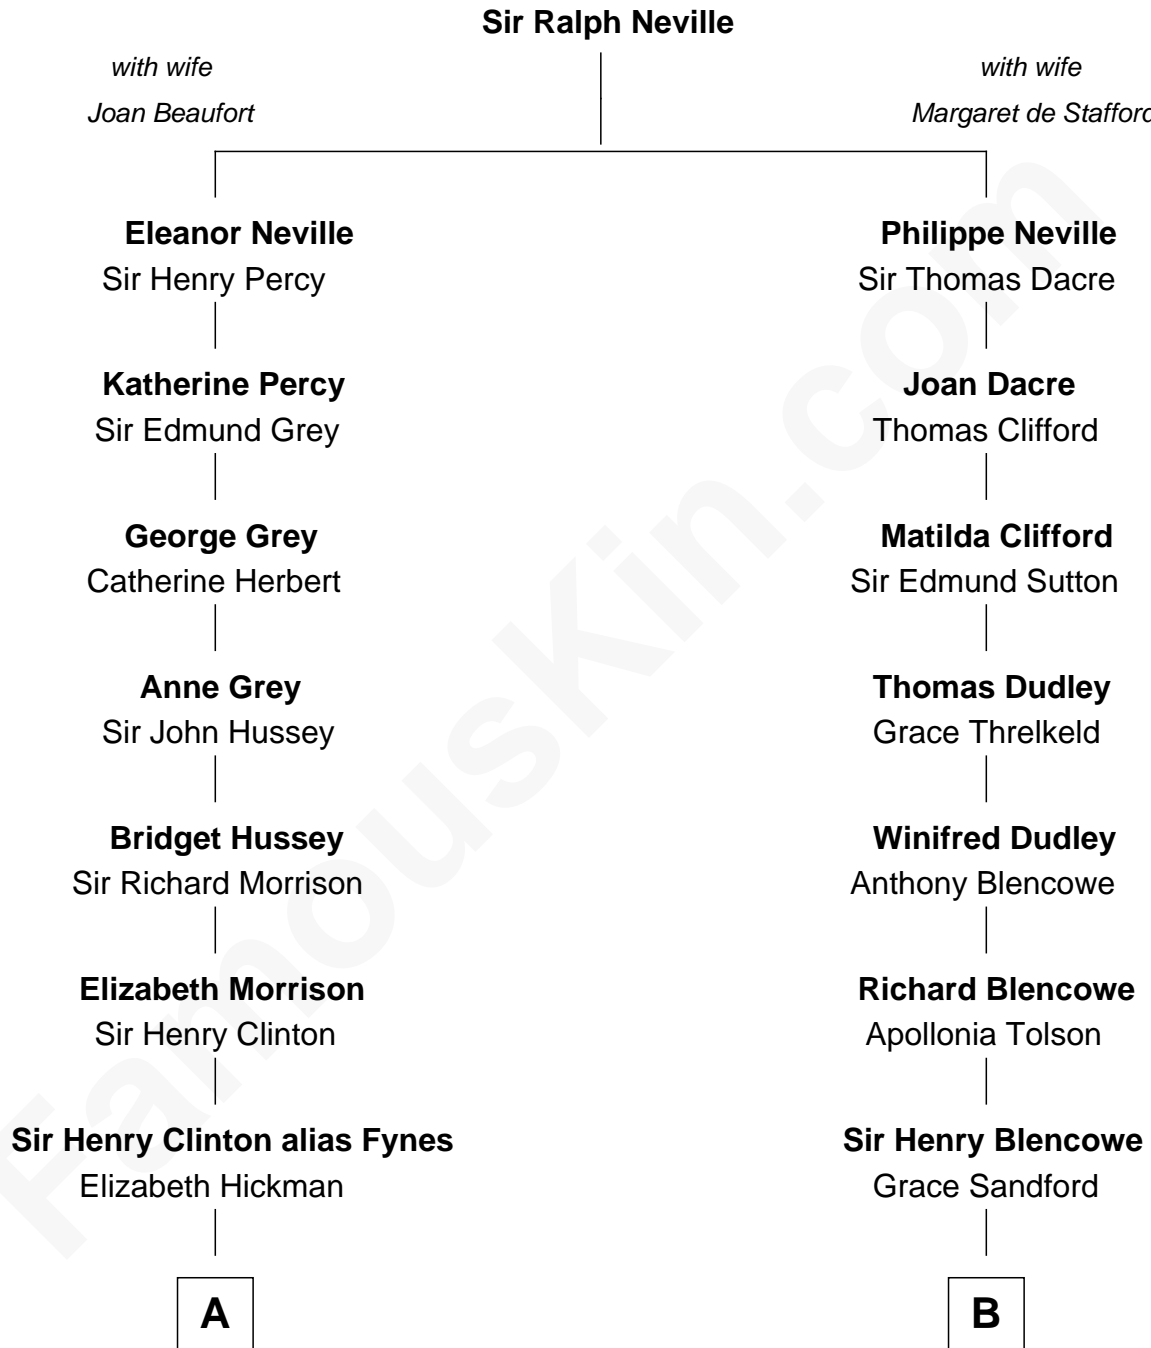

# FamousKin.com Relationship Chart of

**George Clinton**

*4th U.S. Vice President*

10th cousin 10 times removed of

**Paris Hilton**

*Socialite and TV Personality*

**C**

—  
**Mary Adelaide Barron**  
Conrad Nicholson Hilton