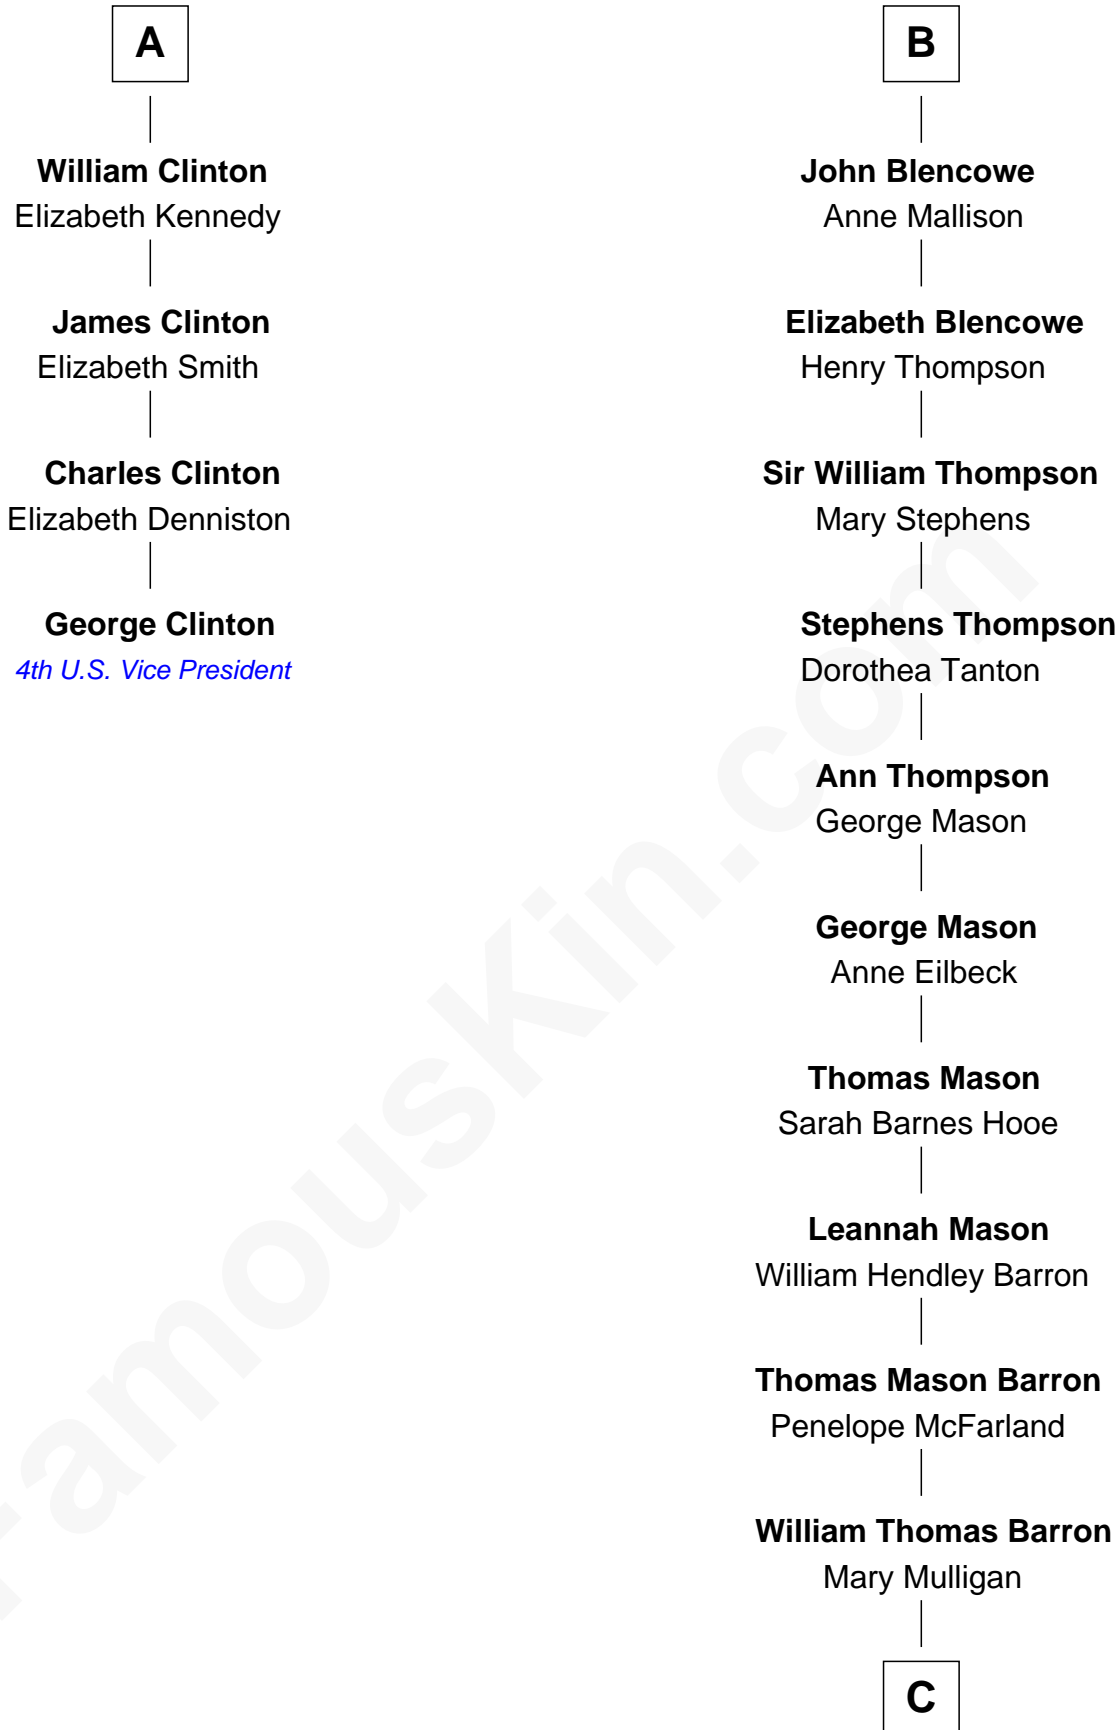

# FamousKin.com Relationship Chart of

**George Clinton**

*4th U.S. Vice President*

10th cousin 10 times removed of

**Paris Hilton**

*Socialite and TV Personality*

**C**

—  
**Mary Adelaide Barron**  
Conrad Nicholson Hilton