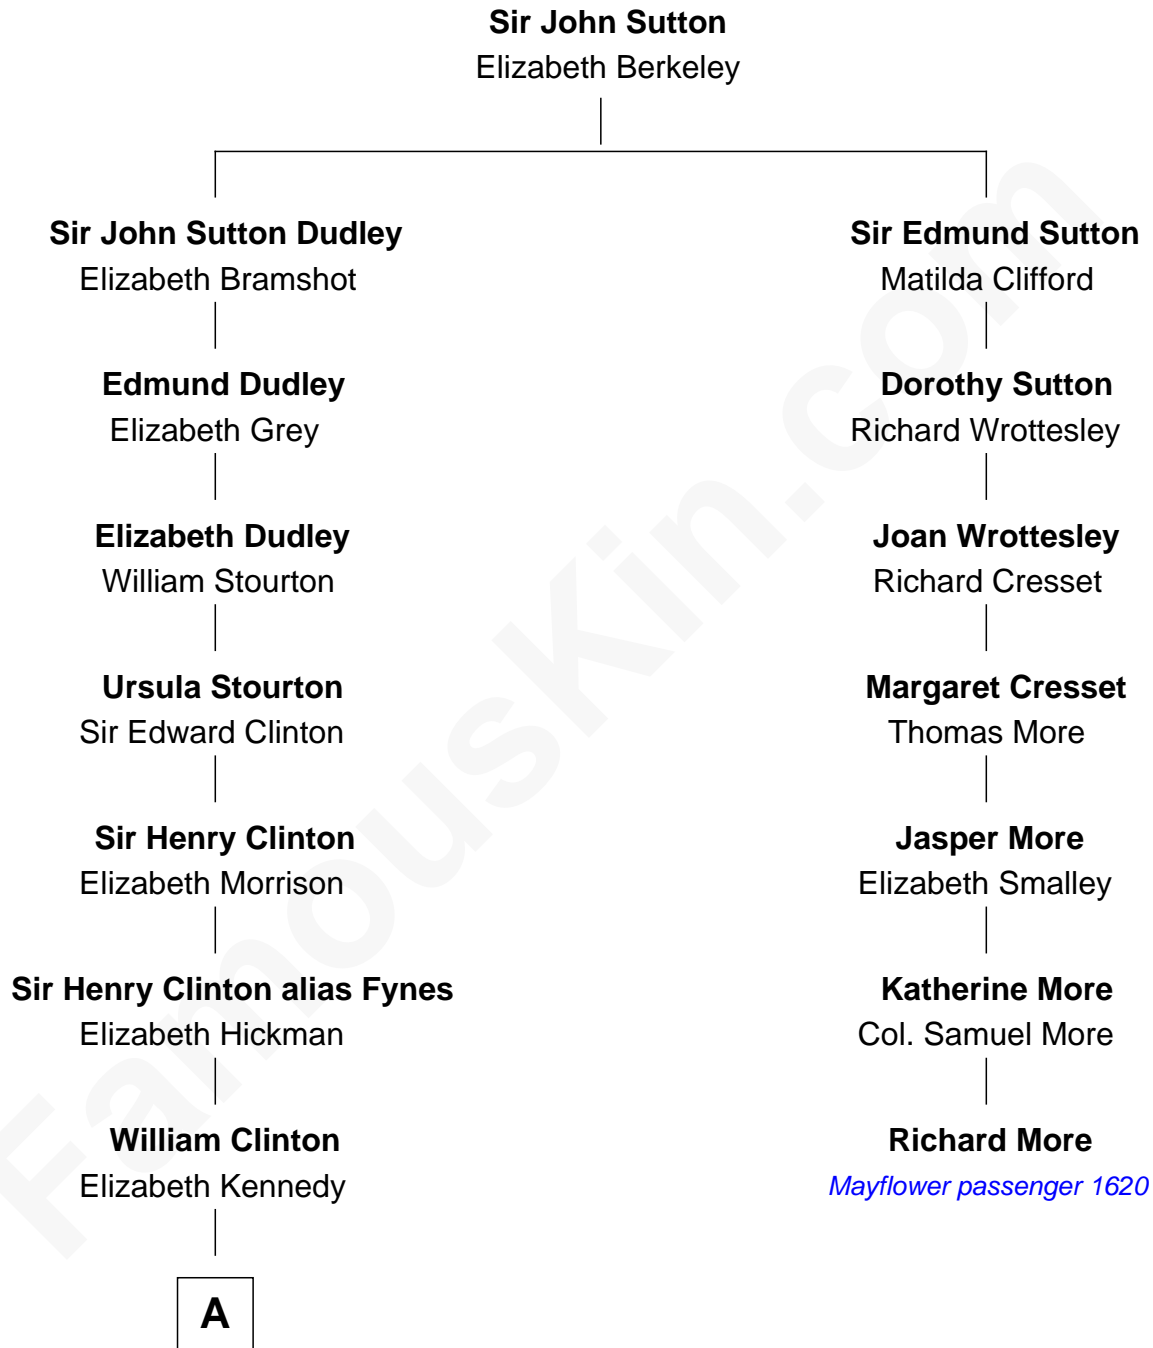

# FamousKin.com Relationship Chart of

**George Clinton**

*4th U.S. Vice President*

6th cousin 3 times removed of

**Richard More**

*(c1614 - c1696) Mayflower passenger 1620*

**MAYFLOWER**

**A**

James Clinton  
Elizabeth Smith

Charles Clinton  
Elizabeth Denniston

George Clinton  
*4th U.S. Vice President*

FamousKin.com