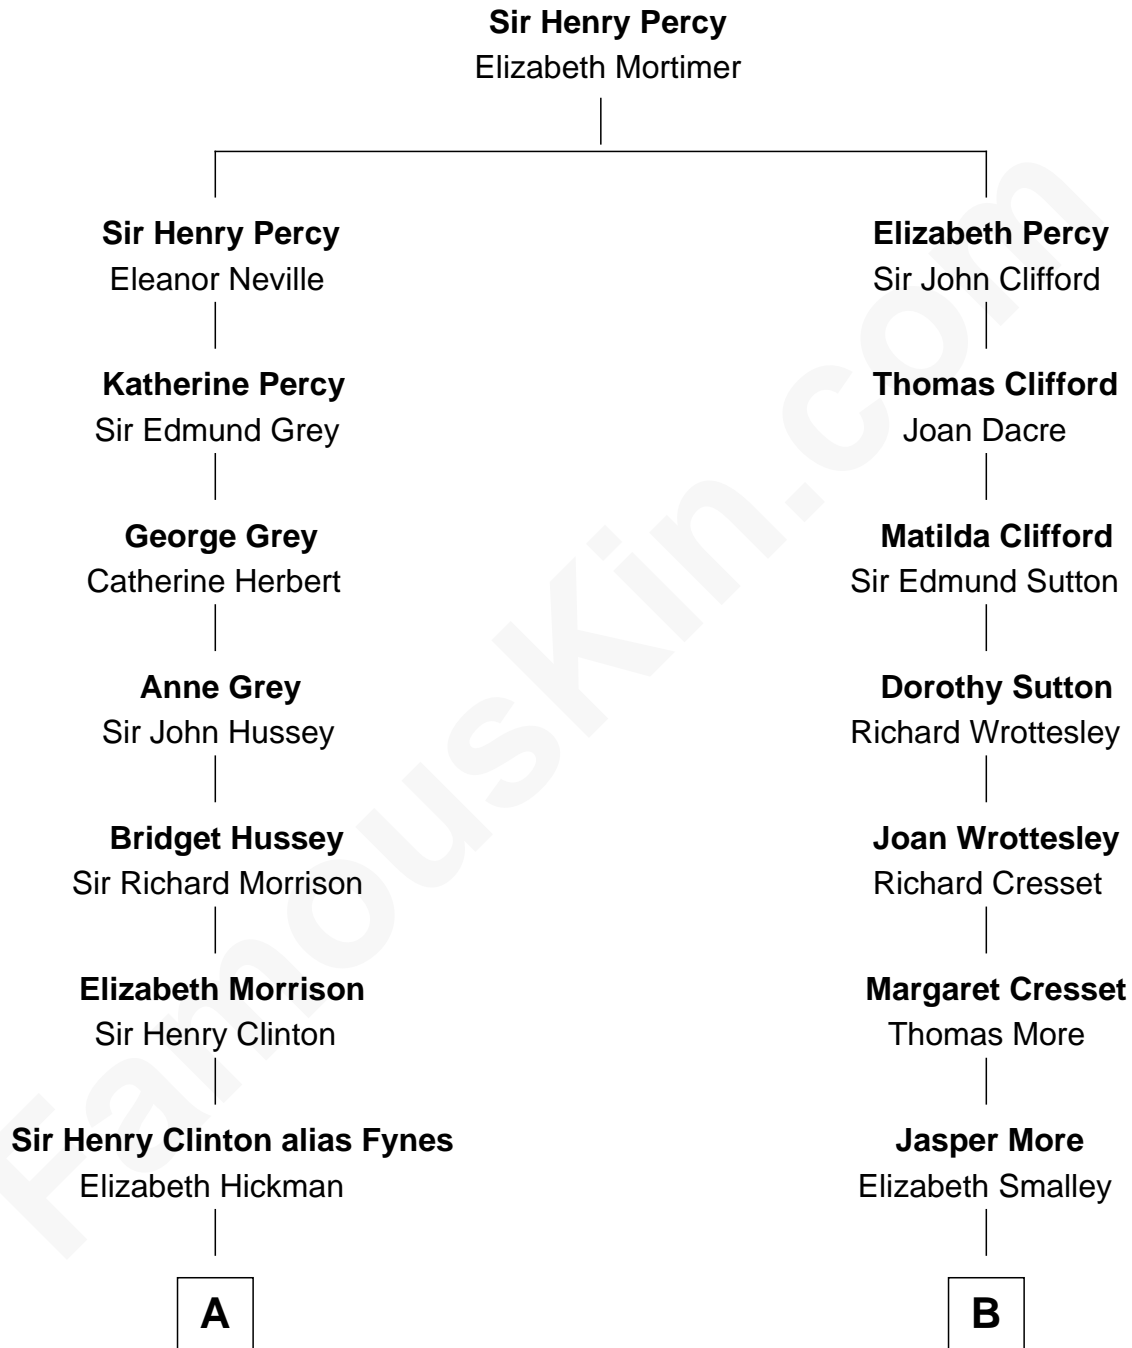

FamousKin.com Relationship Chart of

George Clinton

4th U.S. Vice President

8th cousin 2 times removed of

Richard More

(c1614 - c1696) Mayflower passenger 1620

MAYFLOWER

A

William Clinton
Elizabeth Kennedy

James Clinton
Elizabeth Smith

Charles Clinton
Elizabeth Denniston

George Clinton
4th U.S. Vice President

B

Katherine More
Col. Samuel More

Richard More
Mayflower passenger 1620