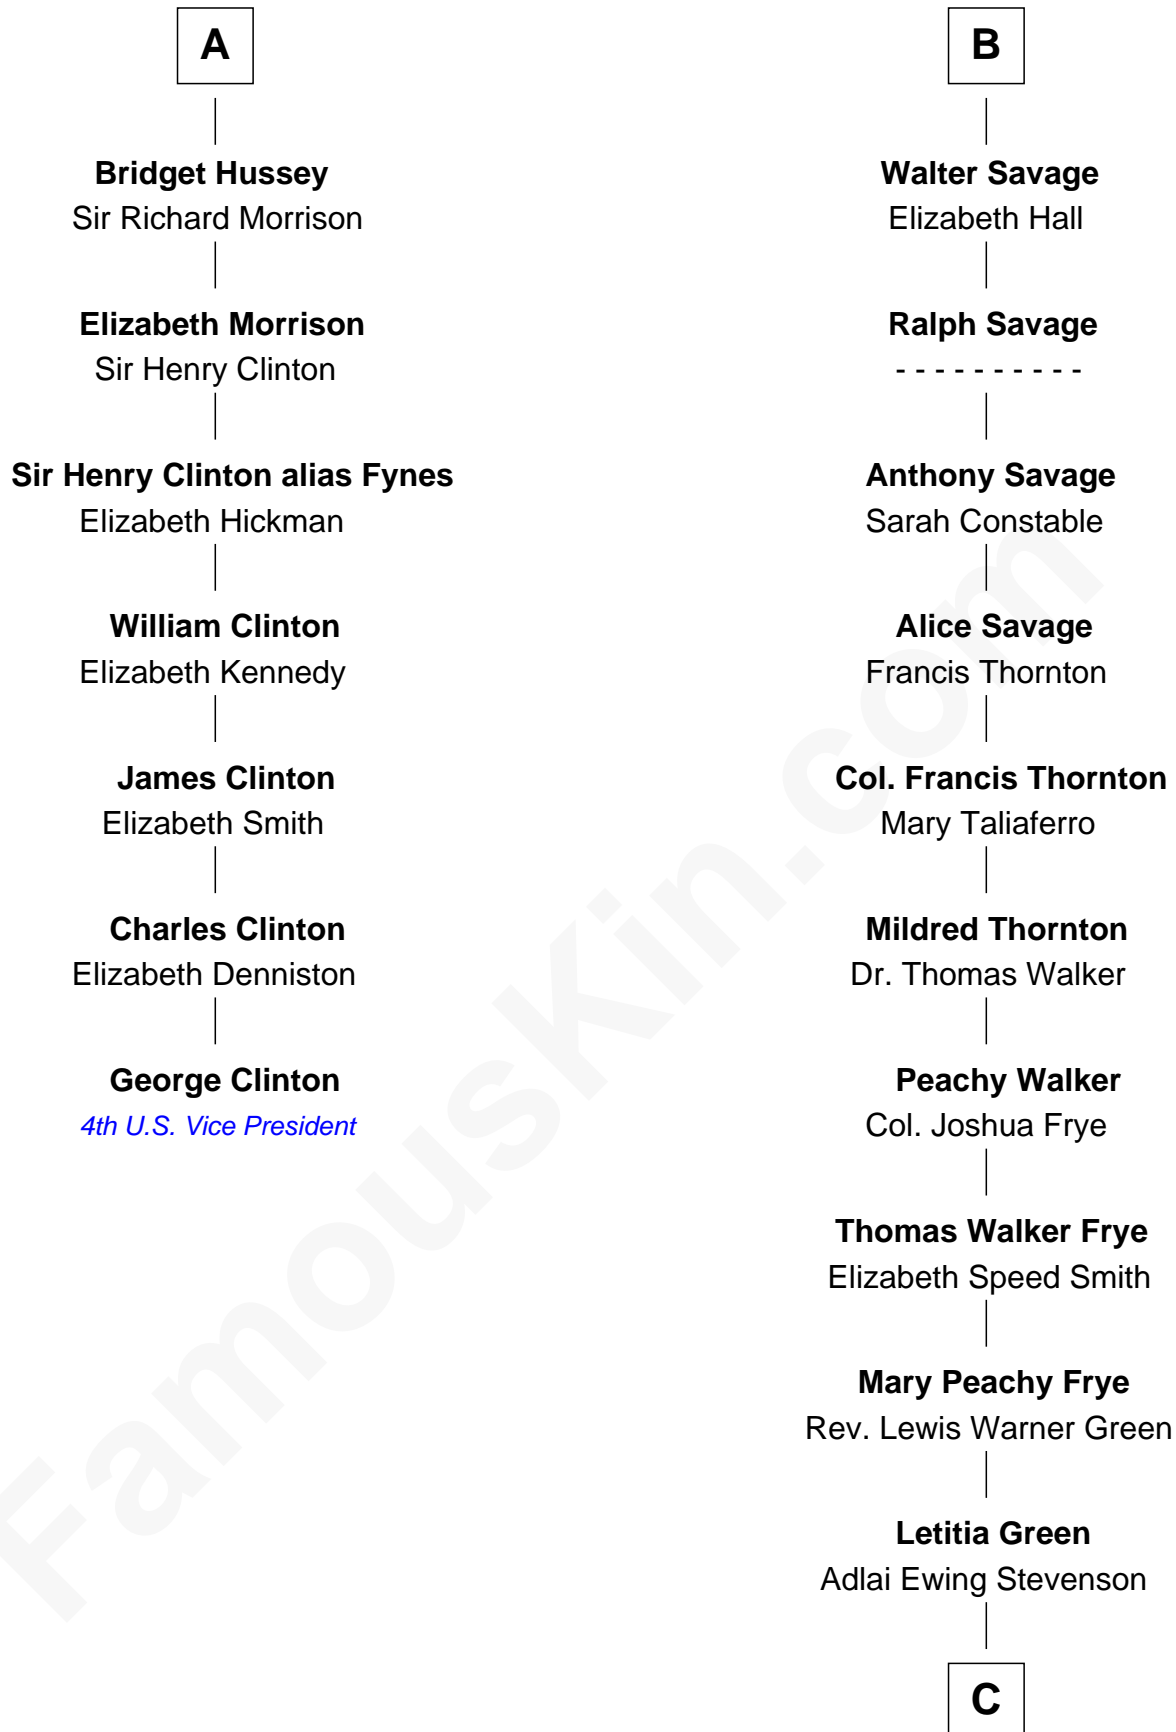

FamousKin.com Relationship Chart of

George Clinton

4th U.S. Vice President

13th cousin 5 times removed of

Adlai Stevenson II

31st Governor of Illinois

C

Lewis Green Stevenson

Helen Louise Davis

Adlai Stevenson II

31st Governor of Illinois

FamousKin.com