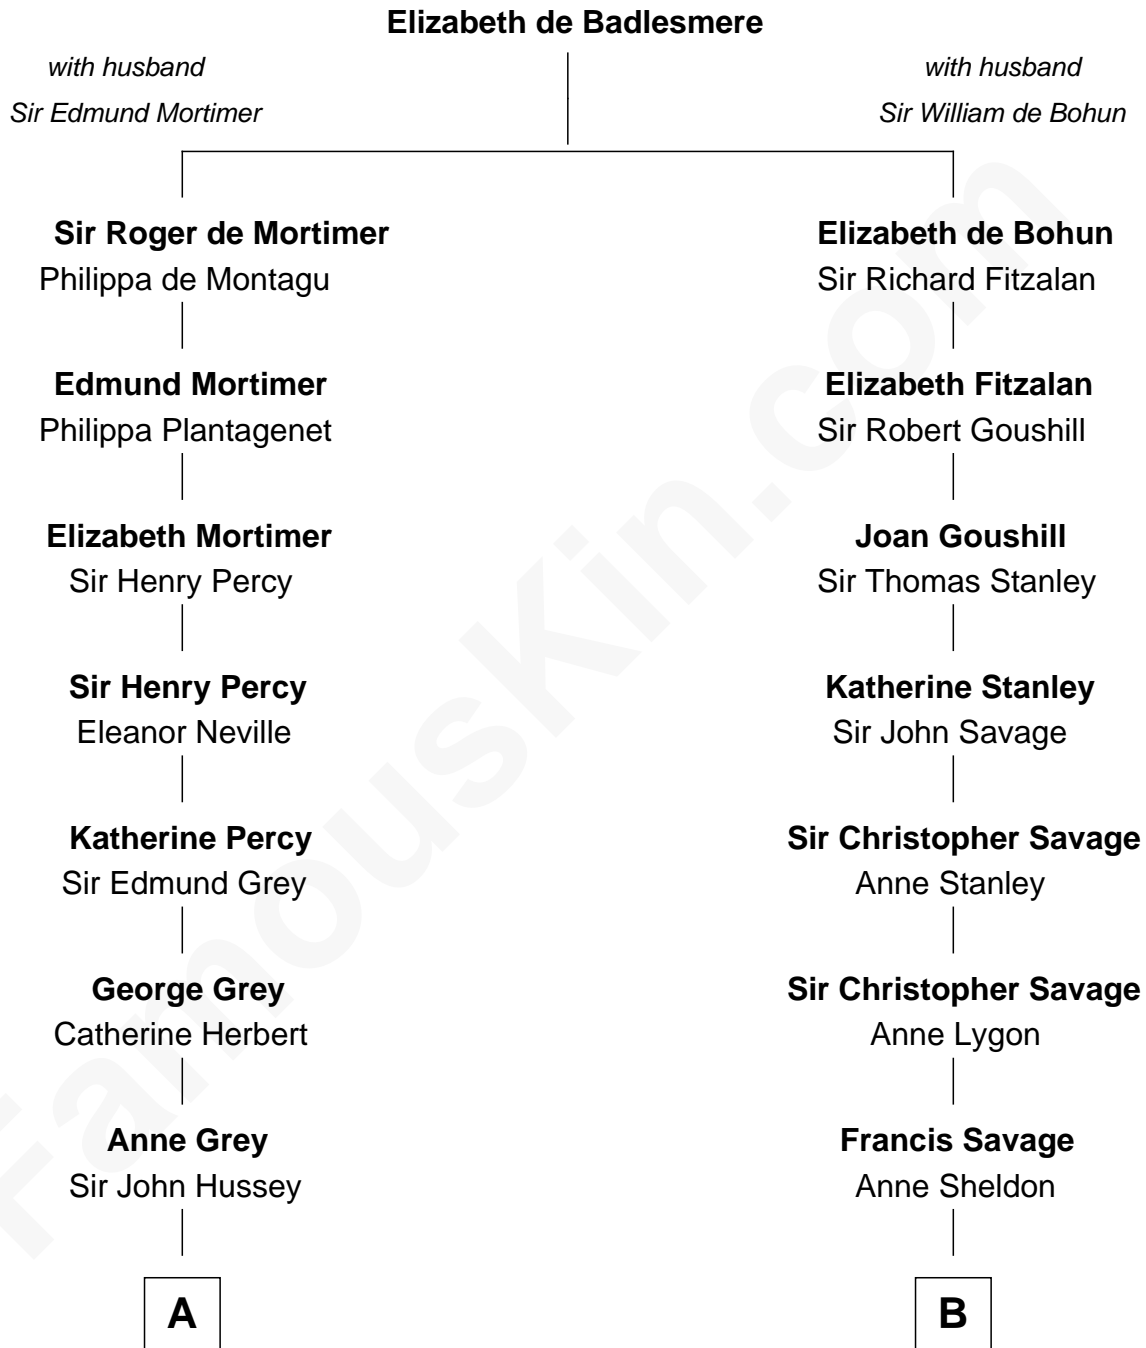

FamousKin.com Relationship Chart of

George Clinton

4th U.S. Vice President

13th cousin 5 times removed of

Adlai Stevenson II

31st Governor of Illinois

C

Lewis Green Stevenson

Helen Louise Davis

Adlai Stevenson II

31st Governor of Illinois

FamousKin.com