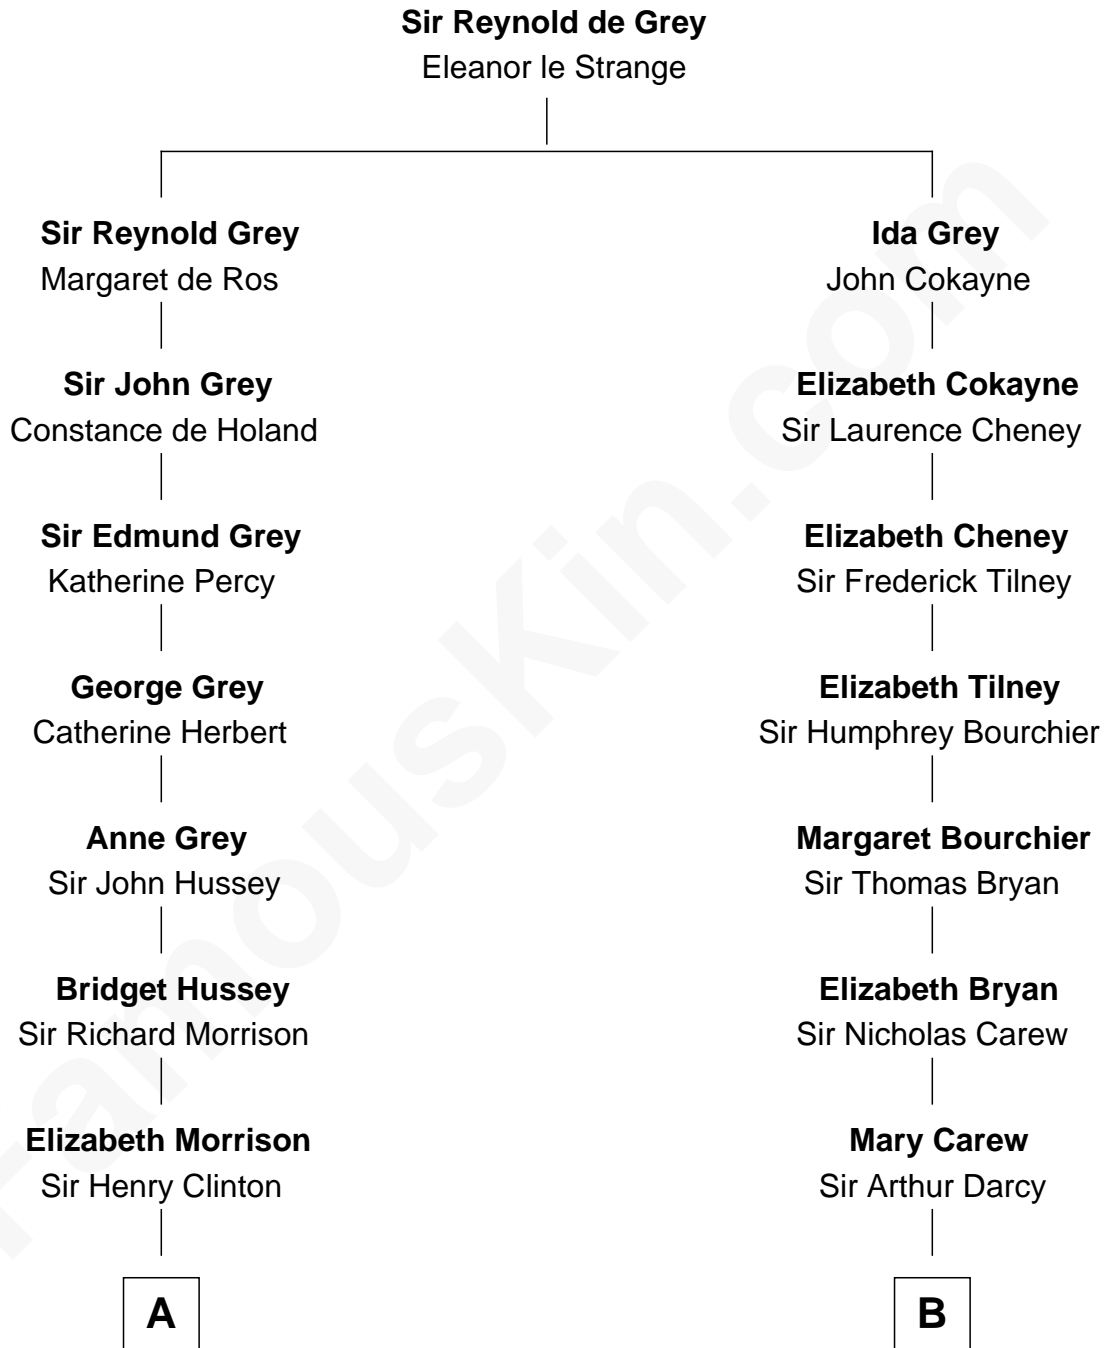

# FamousKin.com Relationship Chart of

**George Clinton**

*4th U.S. Vice President*

11th cousin 7 times removed of

**Norman Rockwell**

*American Artist*

**C**

—  
**Jarvis Waring Rockwell**

Anne Mary Hill

—  
**Norman Rockwell**

*American Artist*

FamousKin.com