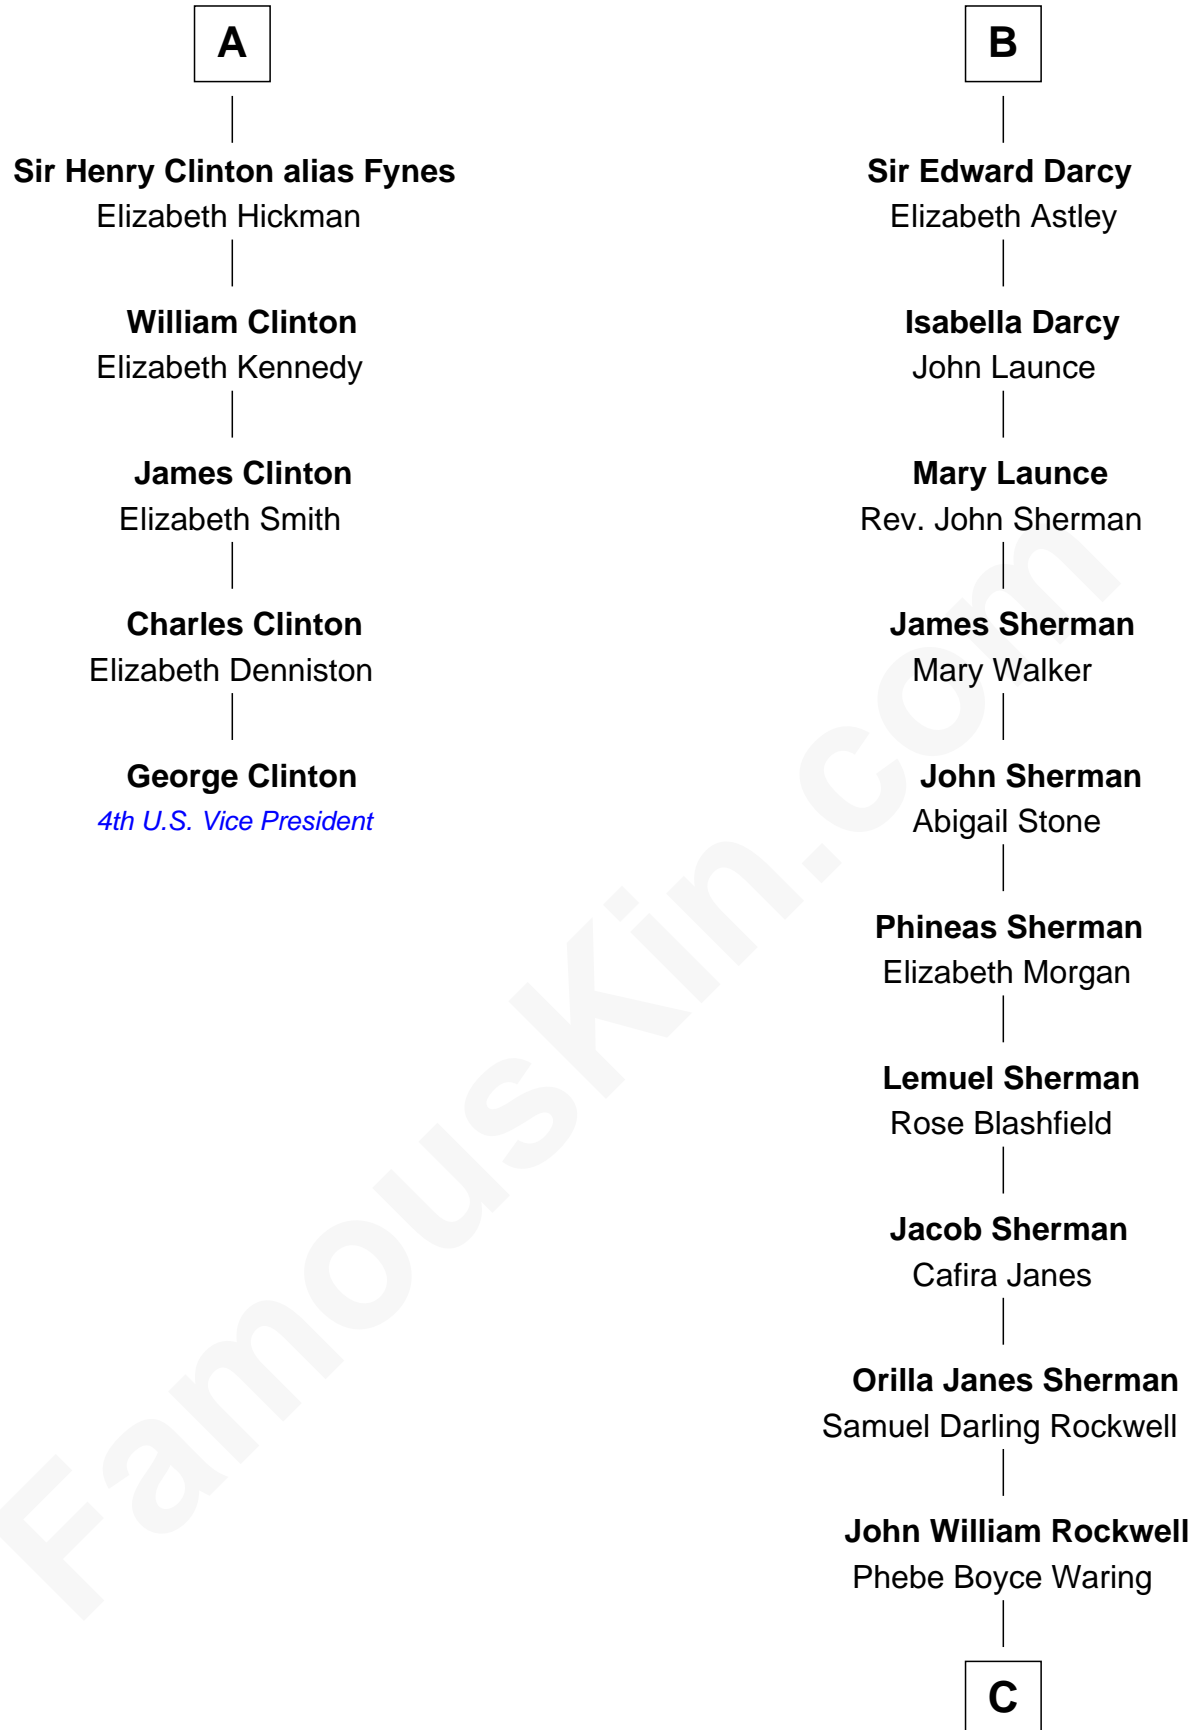

# FamousKin.com Relationship Chart of

**George Clinton**

*4th U.S. Vice President*

11th cousin 7 times removed of

**Norman Rockwell**

*American Artist*

**C**

—  
**Jarvis Waring Rockwell**

Anne Mary Hill

—  
**Norman Rockwell**

*American Artist*

FamousKin.com