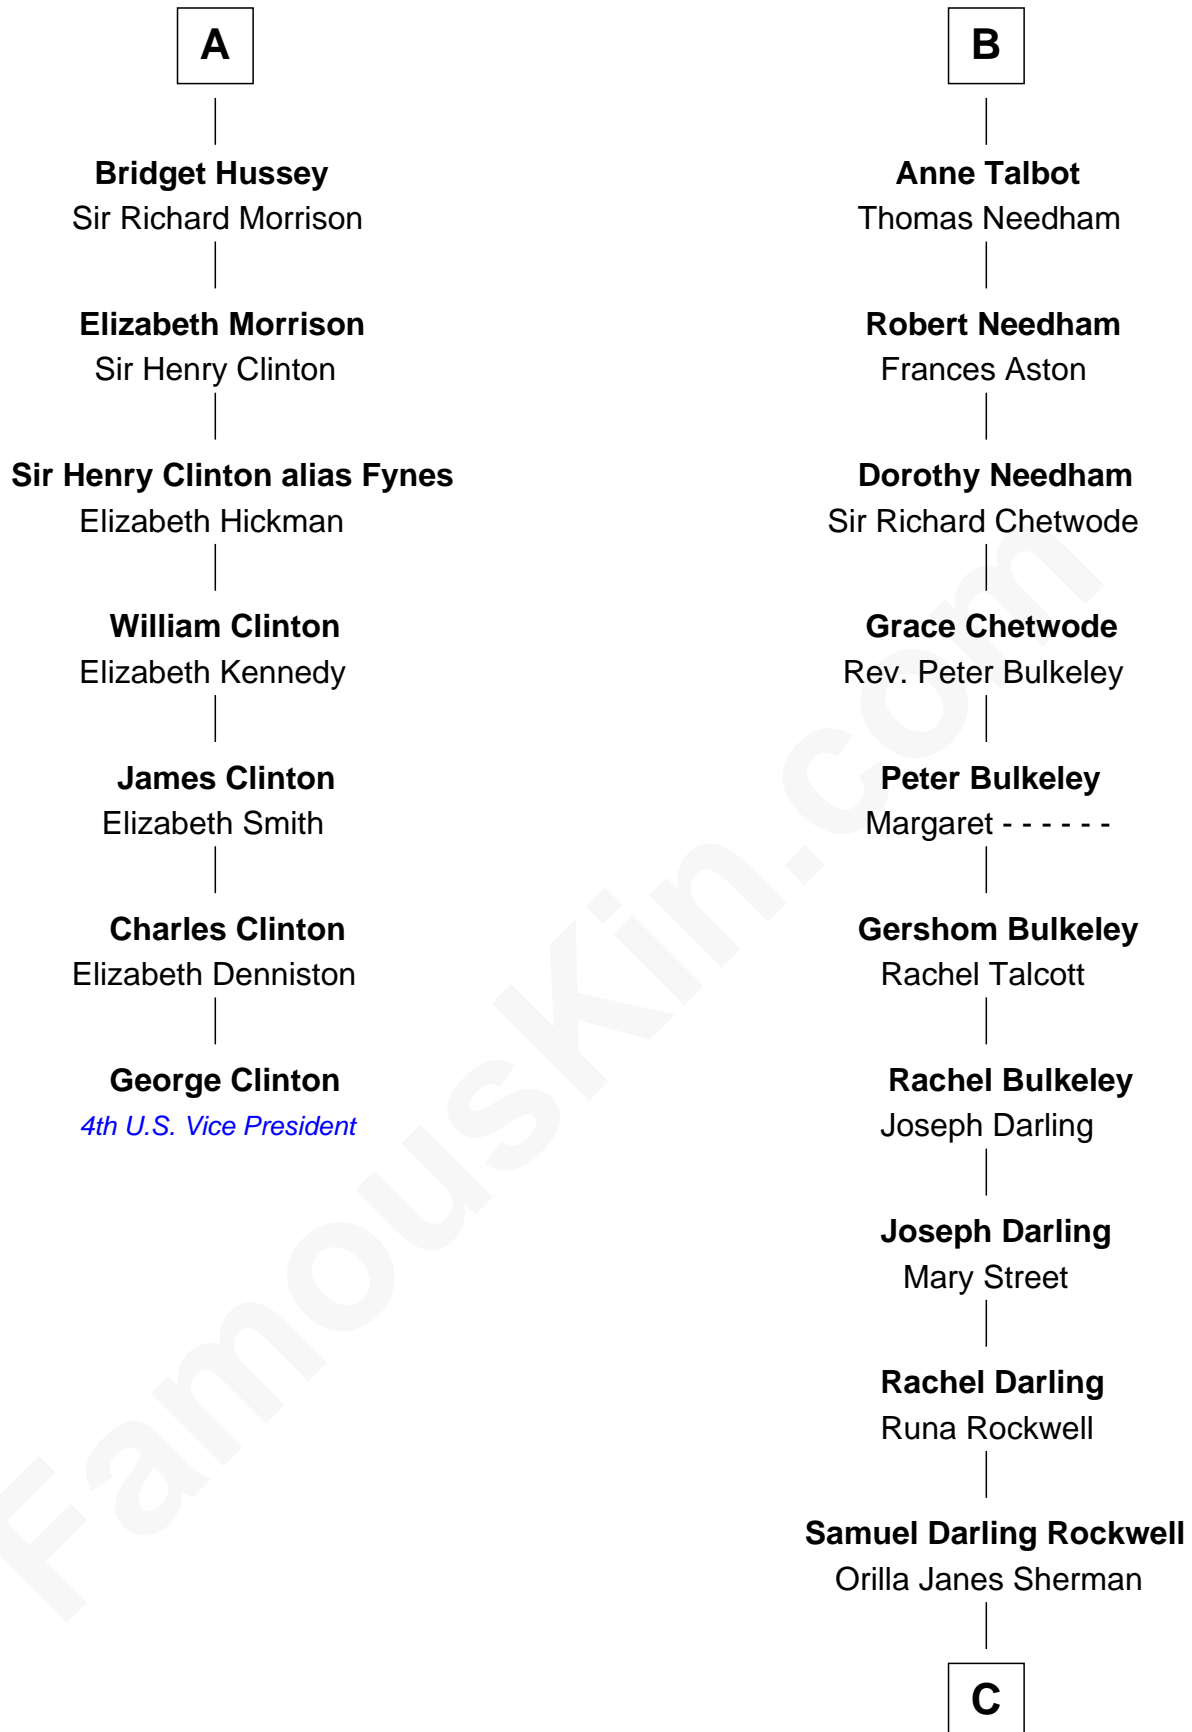

FamousKin.com Relationship Chart of

George Clinton

4th U.S. Vice President

13th cousin 6 times removed of

Norman Rockwell

American Artist

Henry Plantagenet

Maud de Chaworth

Sir Edmund Grey

Katherine Percy

George Grey

Catherine Herbert

Anne Grey

Sir John Hussey

A

Eleanor Plantagenet

John Talbot

Sir Gilbert Talbot

Audrey Cotton

Sir John Talbot

Margaret Troutbeck

B

C

John William Rockwell

Phebe Boyce Waring

Jarvis Waring Rockwell

Anne Mary Hill

Norman Rockwell

American Artist

FamousKin.com