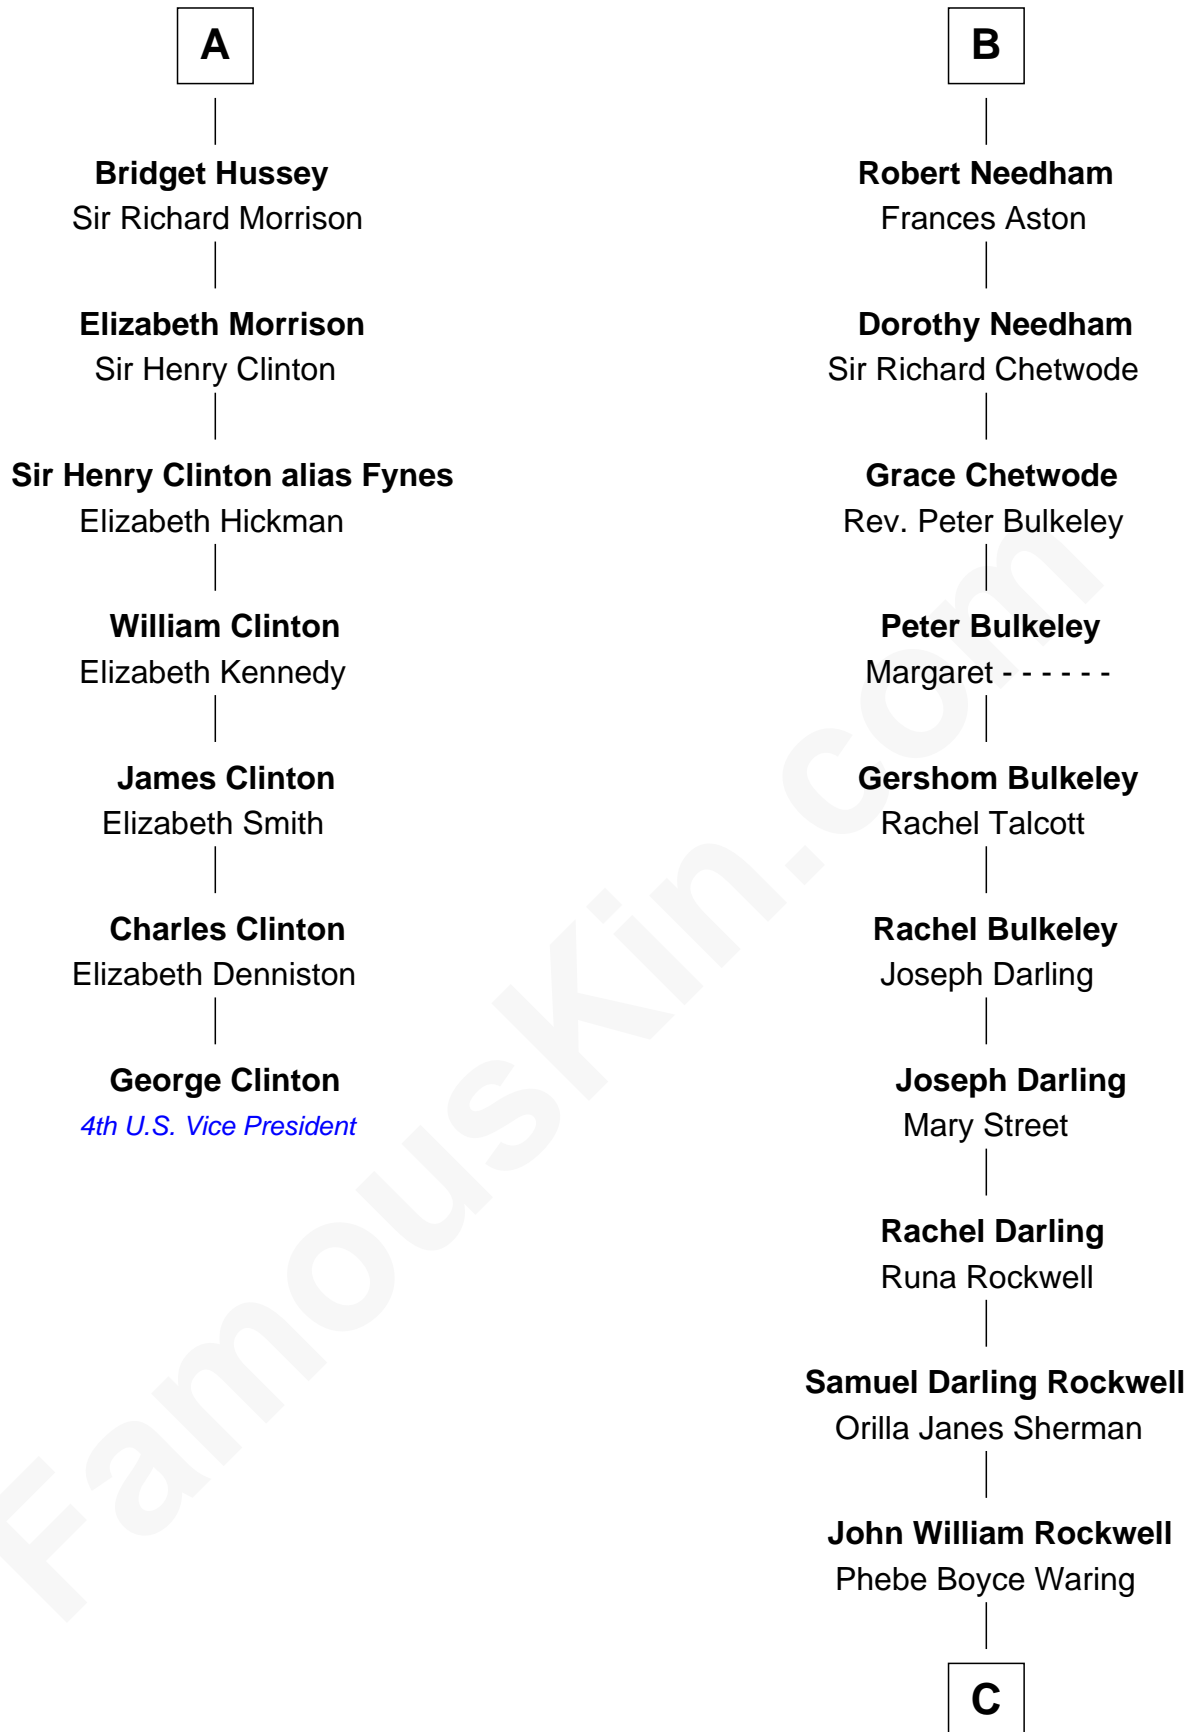

FamousKin.com Relationship Chart of

George Clinton

4th U.S. Vice President

13th cousin 5 times removed of

Norman Rockwell

American Artist

C

—
Jarvis Waring Rockwell

Anne Mary Hill

—
Norman Rockwell

American Artist

FamousKin.com