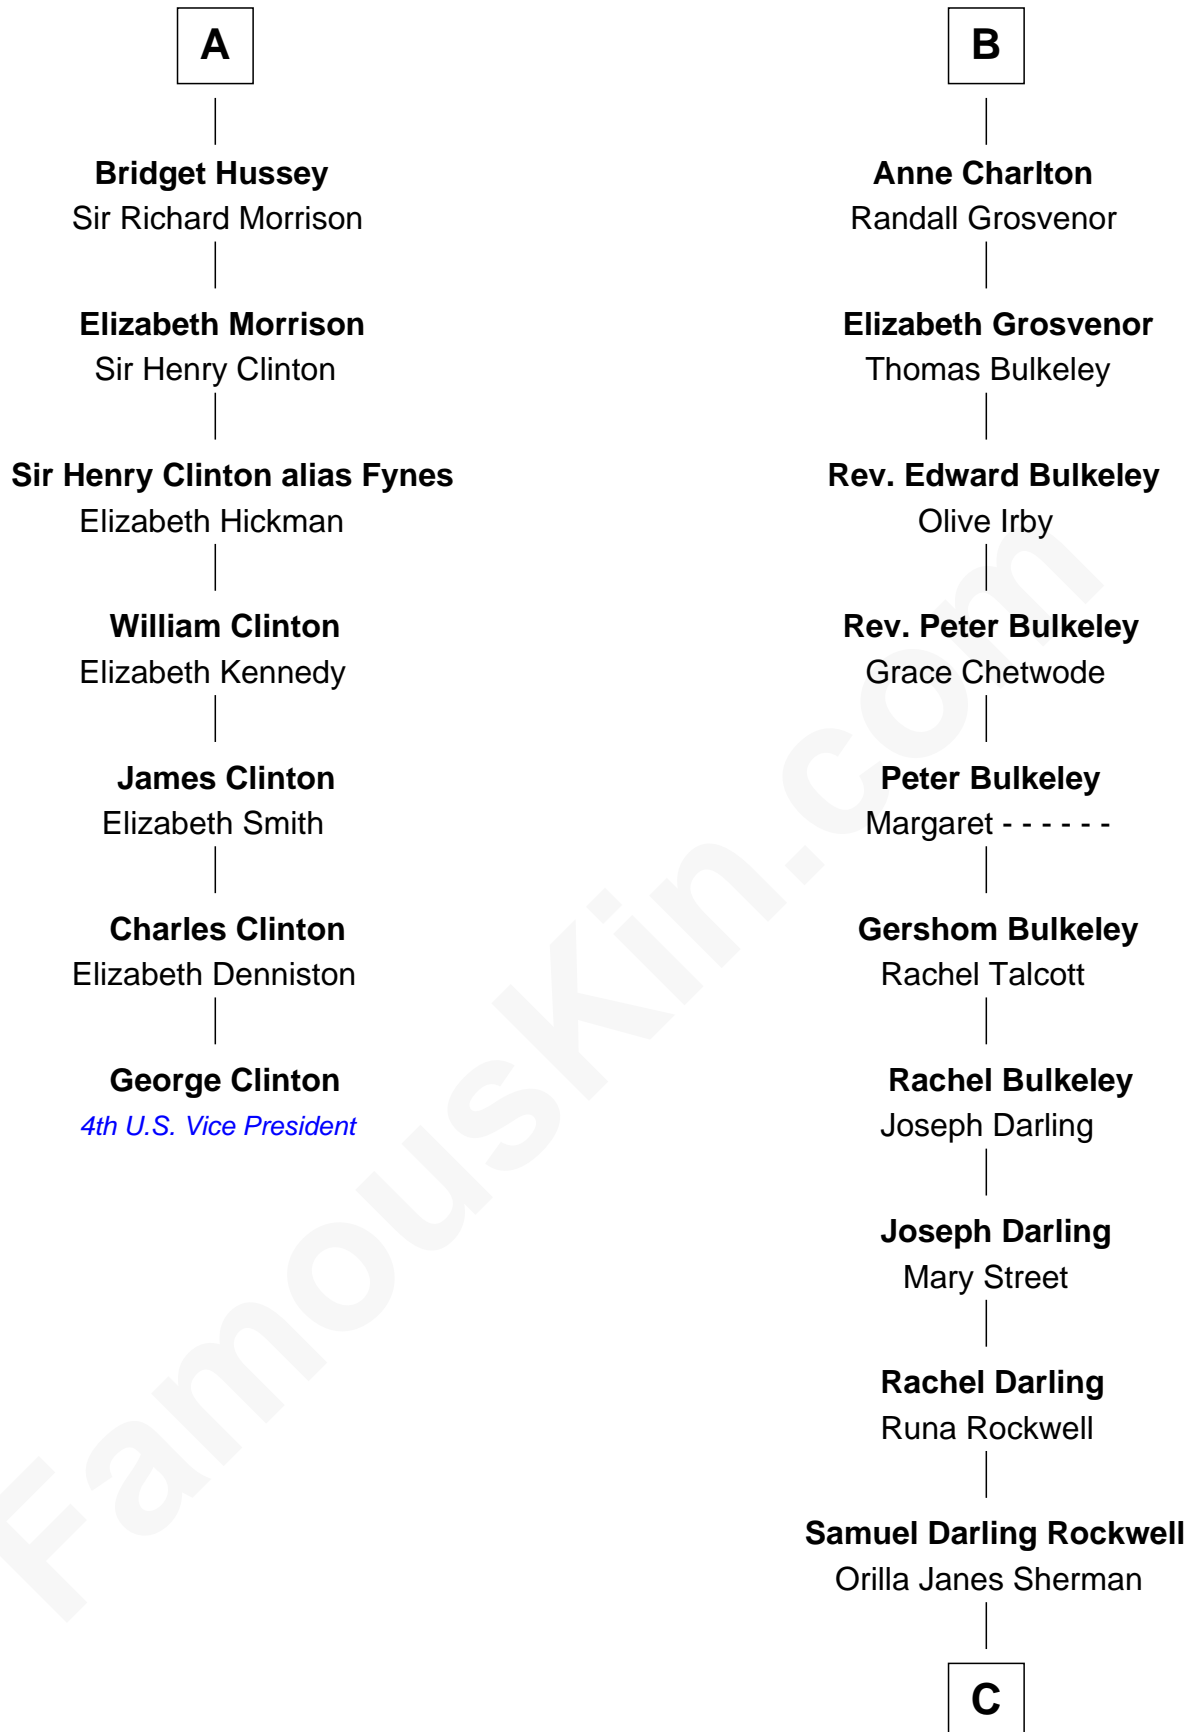

FamousKin.com Relationship Chart of

George Clinton

4th U.S. Vice President

13th cousin 6 times removed of

Norman Rockwell

American Artist

Sir Alan la Zouche

Eleanor de Segrave

Maude la Zouche
Sir Robert de Holland

Thomas Holand
Joan Plantagenet

John de Holand
Elizabeth of Lancaster

Constance de Holand
Sir John Grey

Sir Edmund Grey
Katherine Percy

George Grey
Catherine Herbert

Anne Grey
Sir John Hussey

A

Elena Zouche
Alan de Charlton

Alan de Charlton
Margery FitzAer

Thomas de Charlton

Anna de Charlton
William de Knightley

Thomas de Knightley de Charlton
Elizabeth Francis

Robert Charlton
Mary Corbet

Richard Charlton
Elizabeth Mainwaring

B

C

John William Rockwell

Phebe Boyce Waring

Jarvis Waring Rockwell

Anne Mary Hill

Norman Rockwell

American Artist