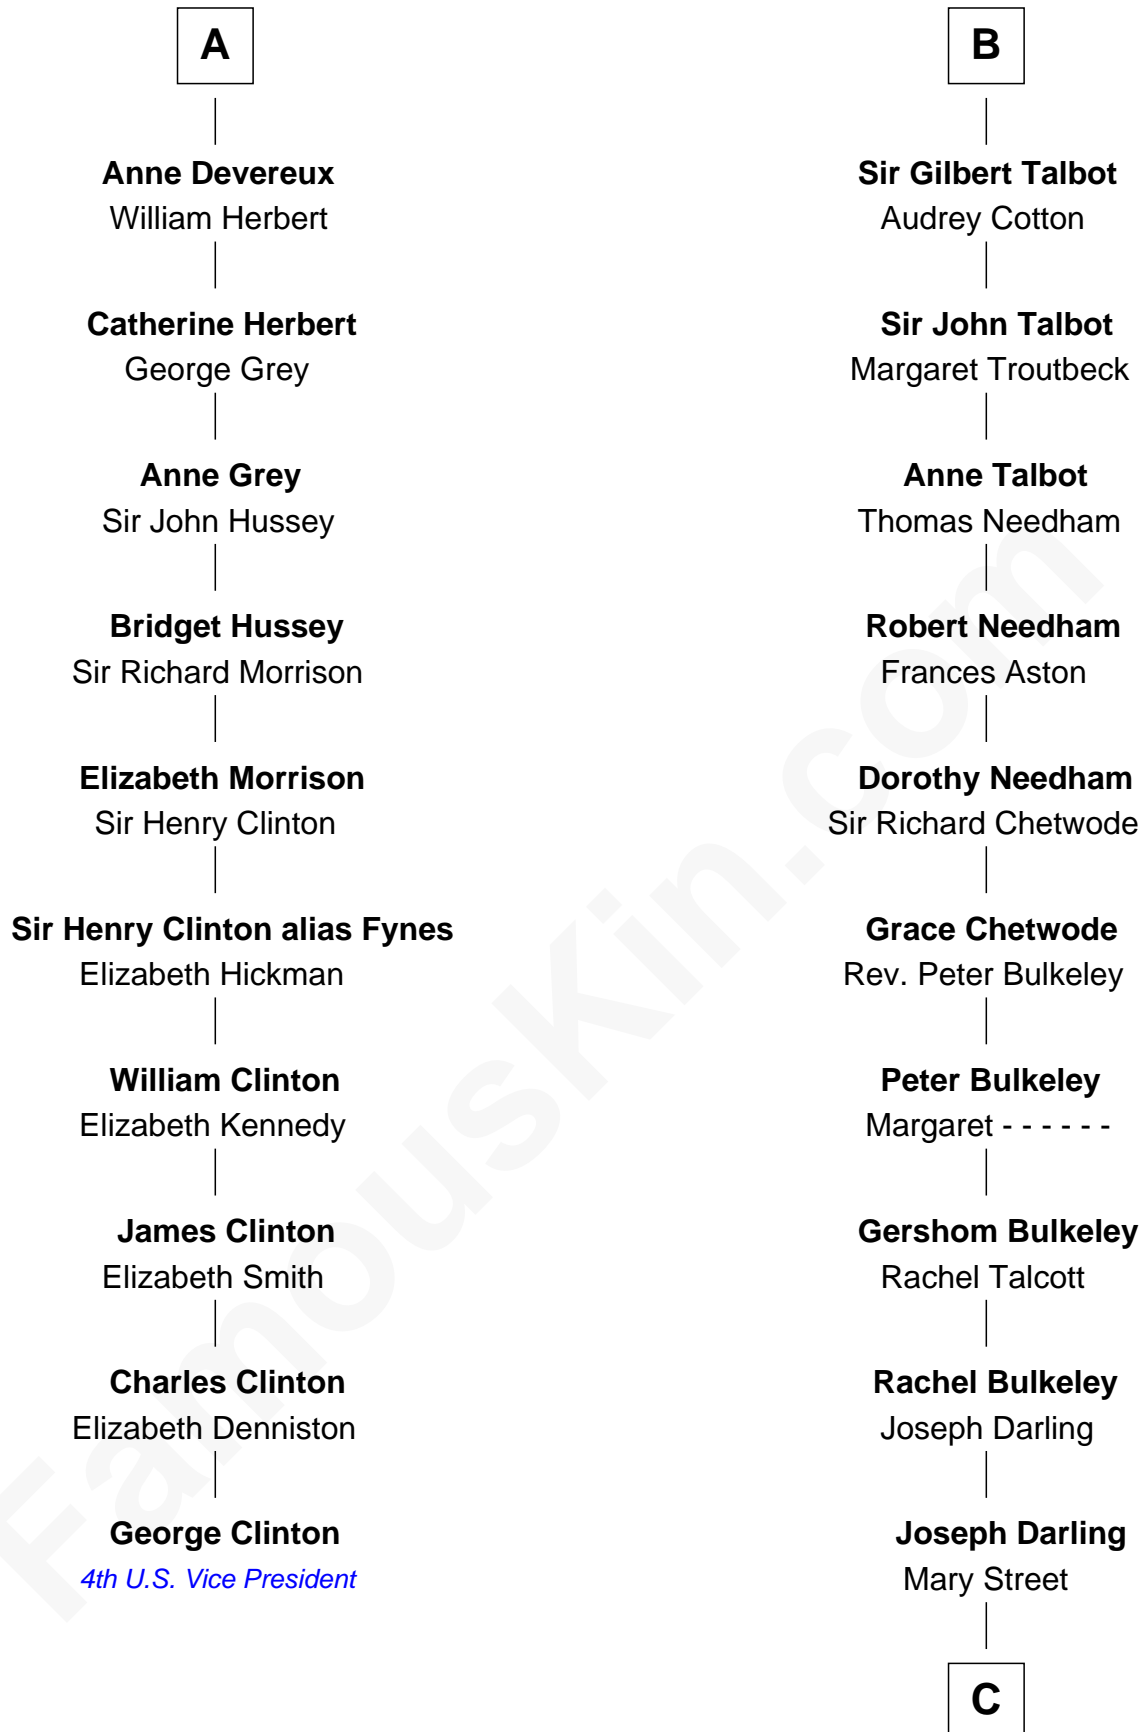

FamousKin.com Relationship Chart of

George Clinton

4th U.S. Vice President

16th cousin 5 times removed of

Norman Rockwell

American Artist

Sir Humphrey de Bohun

Eleanor de Braiose

Margery de Bohun
Sir Thebaud de Verdun

Sir Thebaud de Verdun
Maud Mortimer

Margery de Verdun
Sir John Crophull

Thomas Crophull
Sybil Delabere

Agnes Crophull
Sir Walter Devereux

Sir Walter Devereux
Elizabeth Bromwich

Sir Walter Devereux
Elizabeth Merbery

A

Humphrey de Bohun
Maud de Fiennes

Humphrey de Bohun
Elizabeth Plantagenet

Eleanor de Bohun
Sir James le Boteler

James le Boteler
Elizabeth Darcy

James Butler
Anne de Welles

James Butler
Joan Beauchamp

Elizabeth Butler
John Talbot

B

C

Rachel Darling

Runa Rockwell

Samuel Darling Rockwell

Orilla Janes Sherman