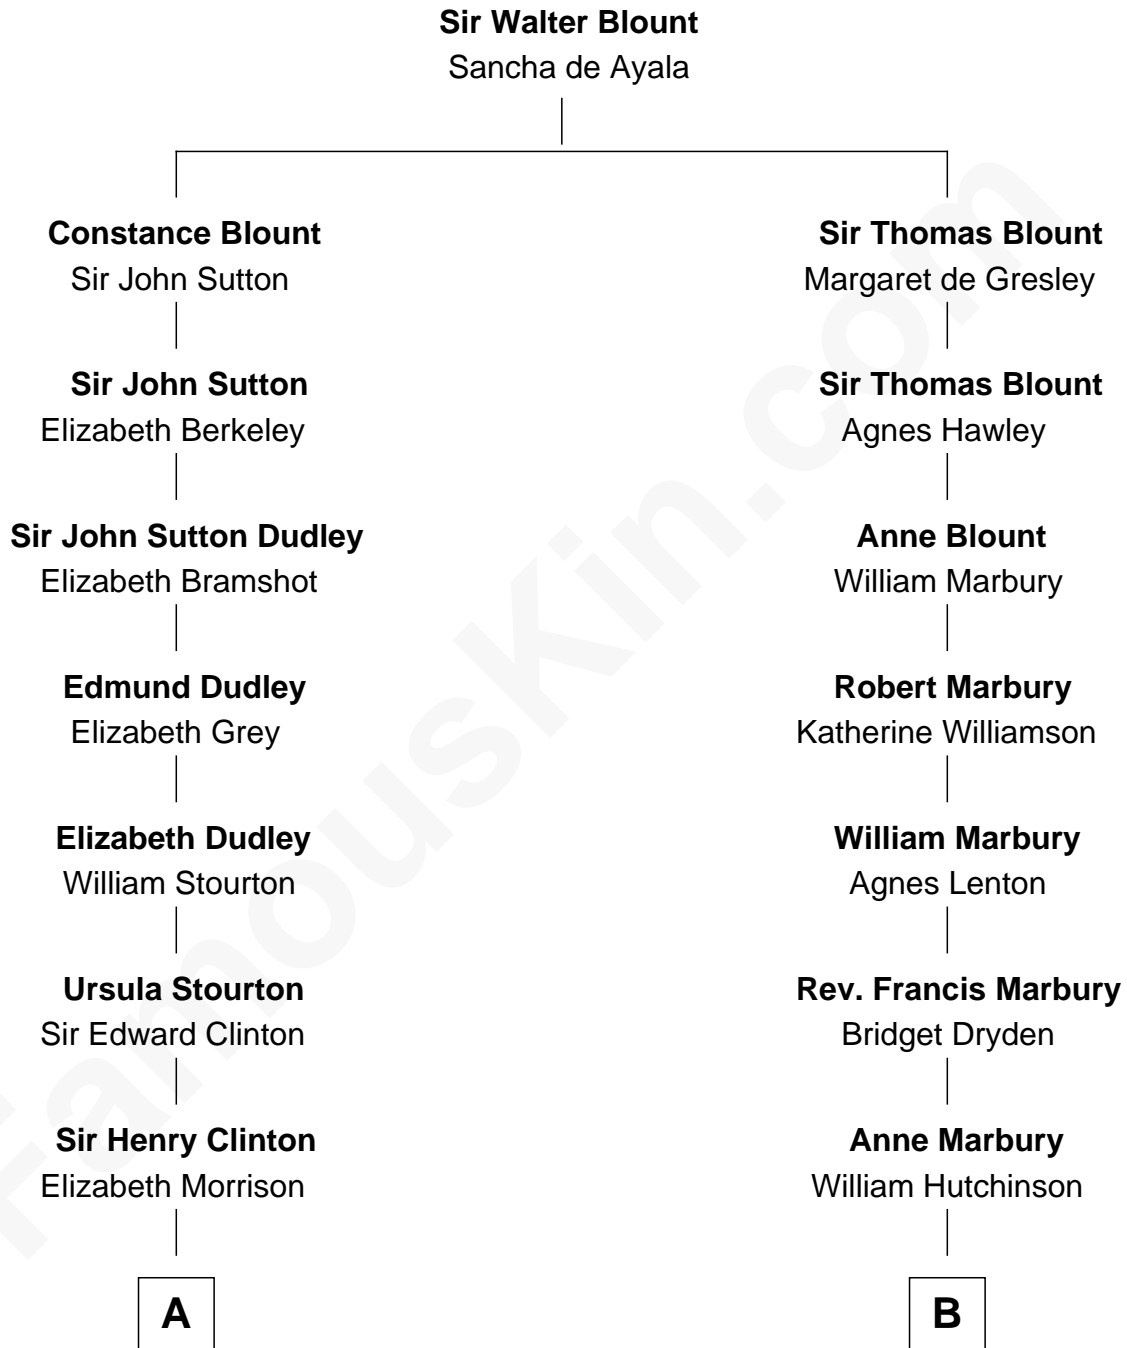

FamousKin.com Relationship Chart of

George Clinton

4th U.S. Vice President

11th cousin 1 time removed of

Nicholas Gilman

Signer of the U.S. Constitution

A

Sir Henry Clinton alias Fynes

Elizabeth Hickman

William Clinton

Elizabeth Kennedy

James Clinton

Elizabeth Smith

Charles Clinton

Elizabeth Denniston

George Clinton

4th U.S. Vice President

B

Edward Hutchinson

Katherine Hamby

Elizabeth Hutchinson

Edward Winslow

Anna Winslow

John Taylor