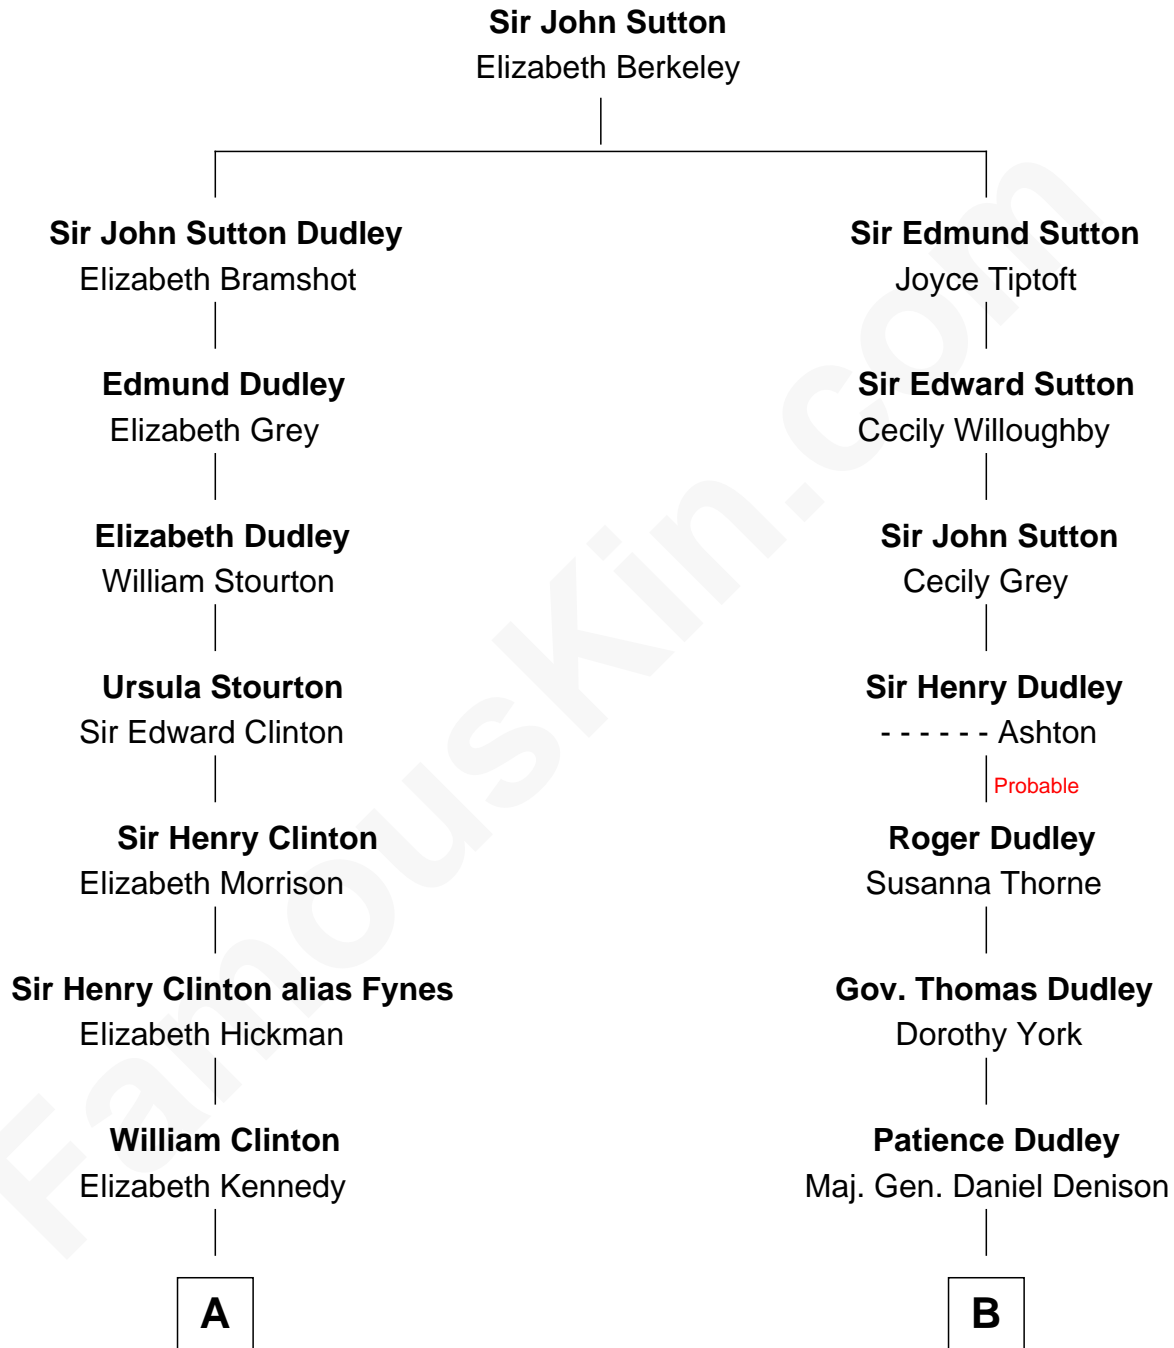

FamousKin.com Relationship Chart of

George Clinton

4th U.S. Vice President

9th cousin 2 times removed of

Nicholas Gilman

Signer of the U.S. Constitution

A

James Clinton
Elizabeth Smith

Charles Clinton
Elizabeth Denniston

George Clinton
4th U.S. Vice President

B

Elizabeth Denison
Rev. John Rogers

Rev. Nathaniel Rogers
Sarah Purkiss

Elizabeth Rogers
Rev. John Taylor

Ann Taylor
Nicholas Gilman