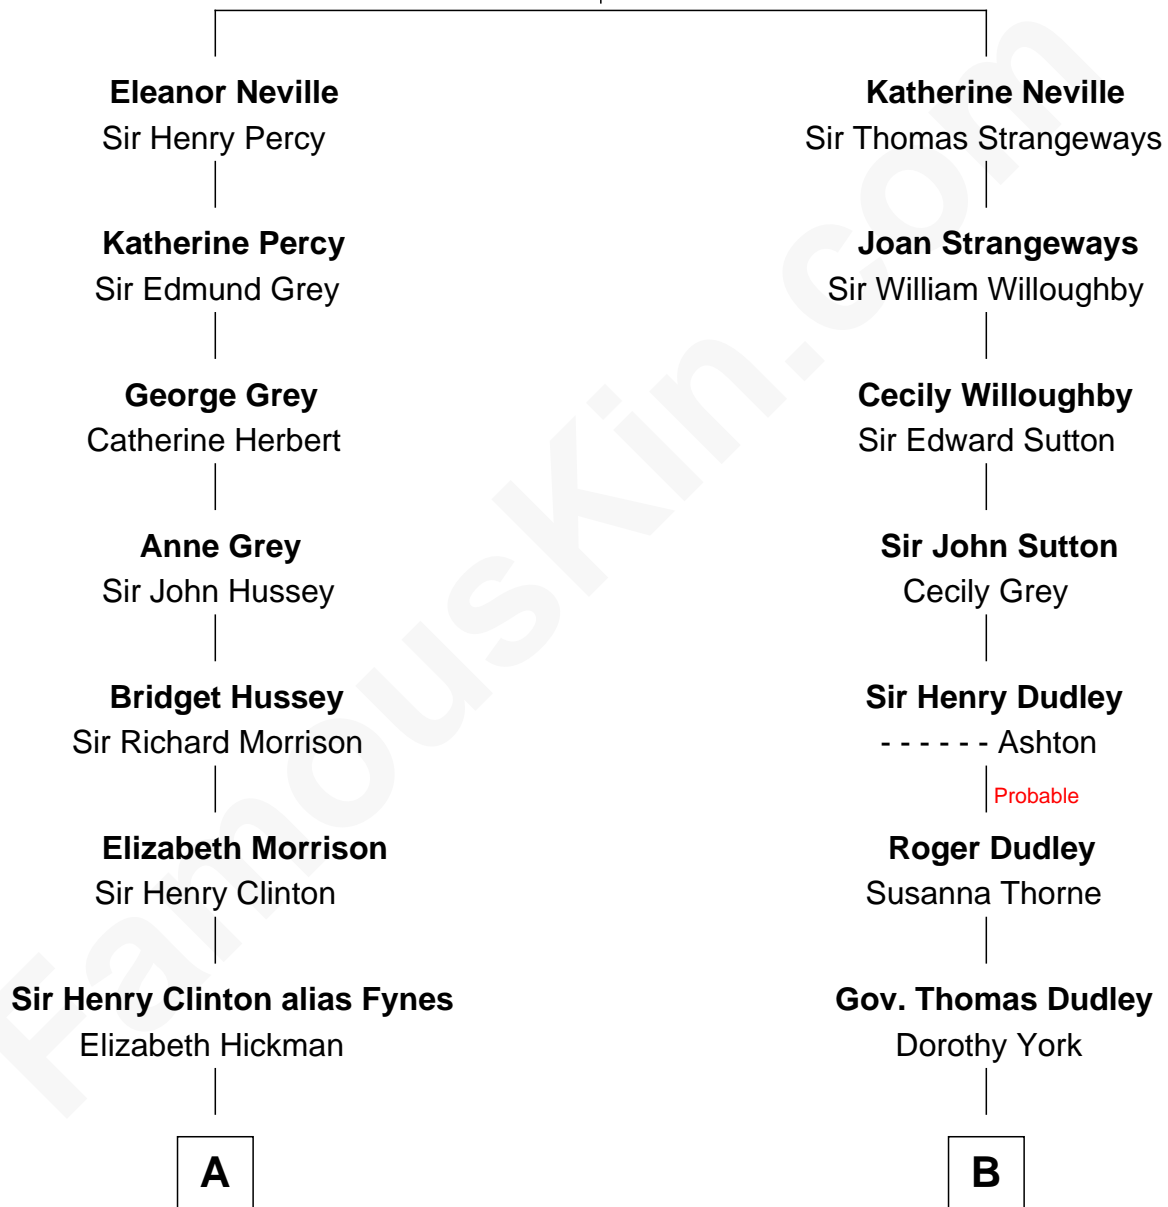

# FamousKin.com Relationship Chart of

**George Clinton**

*4th U.S. Vice President*

10th cousin 2 times removed of

**Nicholas Gilman**

*Signer of the U.S. Constitution*

**Sir Ralph Neville**

Joan Beaufort

**A**

**William Clinton**  
Elizabeth Kennedy

**James Clinton**  
Elizabeth Smith

**Charles Clinton**  
Elizabeth Denniston

**George Clinton**  
*4th U.S. Vice President*

**B**

**Patience Dudley**  
Maj. Gen. Daniel Denison