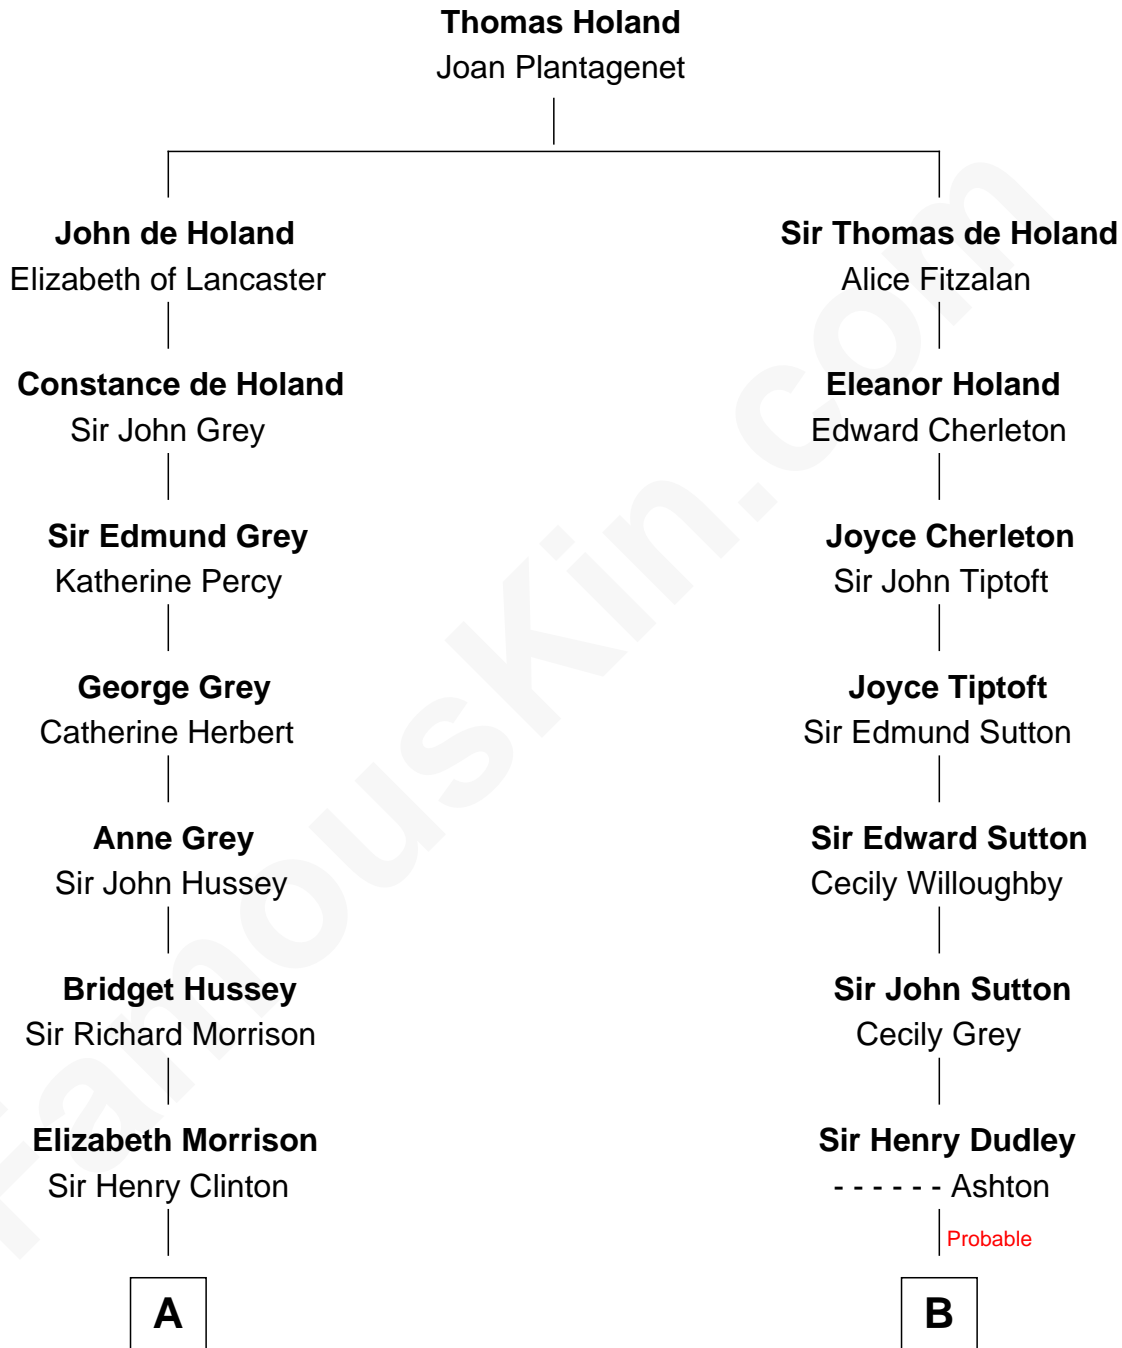

FamousKin.com Relationship Chart of

George Clinton

4th U.S. Vice President

11th cousin 3 times removed of

Nicholas Gilman

Signer of the U.S. Constitution

A

Sir Henry Clinton alias Fynes

Elizabeth Hickman

William Clinton

Elizabeth Kennedy

James Clinton

Elizabeth Smith

Charles Clinton

Elizabeth Denniston

George Clinton