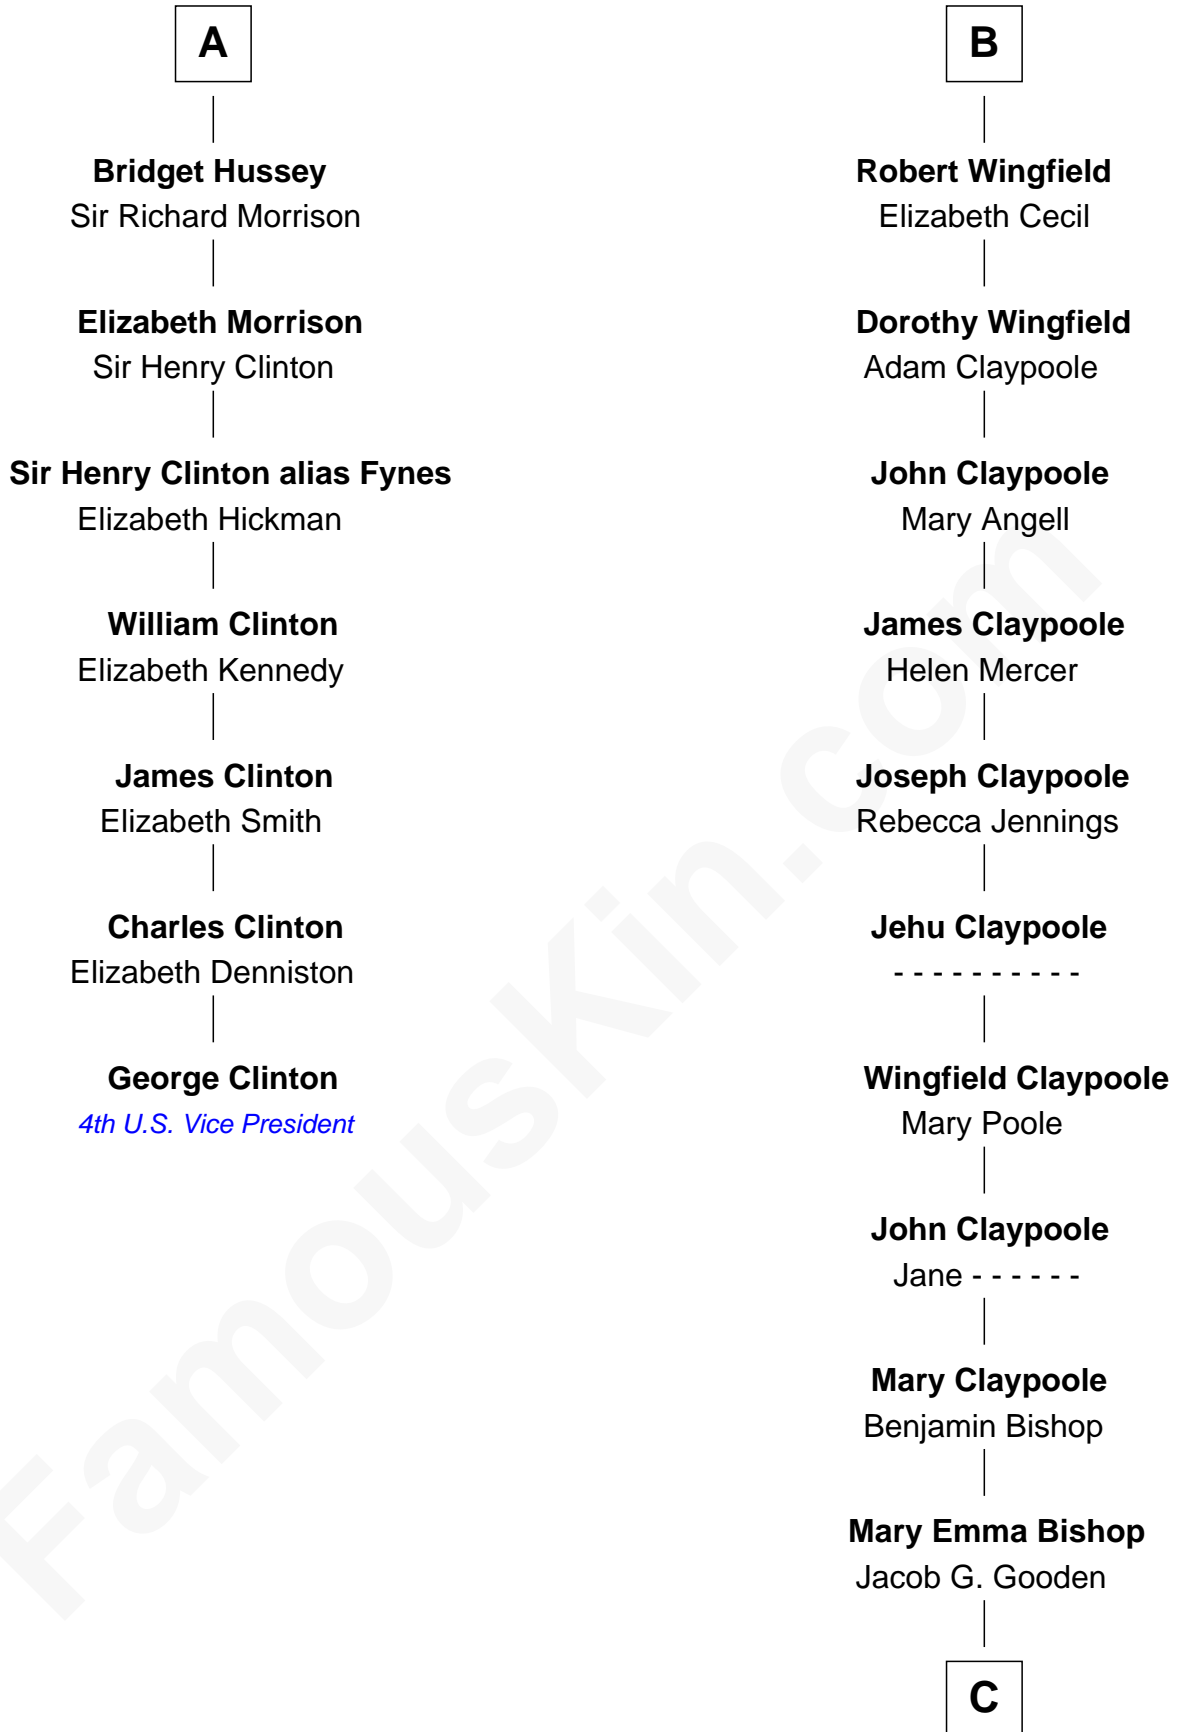

FamousKin.com Relationship Chart of

George Clinton

4th U.S. Vice President

13th cousin 7 times removed of

Valerie Bertinelli

Television Actress

C

Ida P. Gooden
Joseph D. Carvin

Lester Vodges Carvin
Elizabeth - - - - -

Nancy L. Carvin
Andrew Francis Bertinelli

Valerie Bertinelli
Television Actress

FamousKin.com