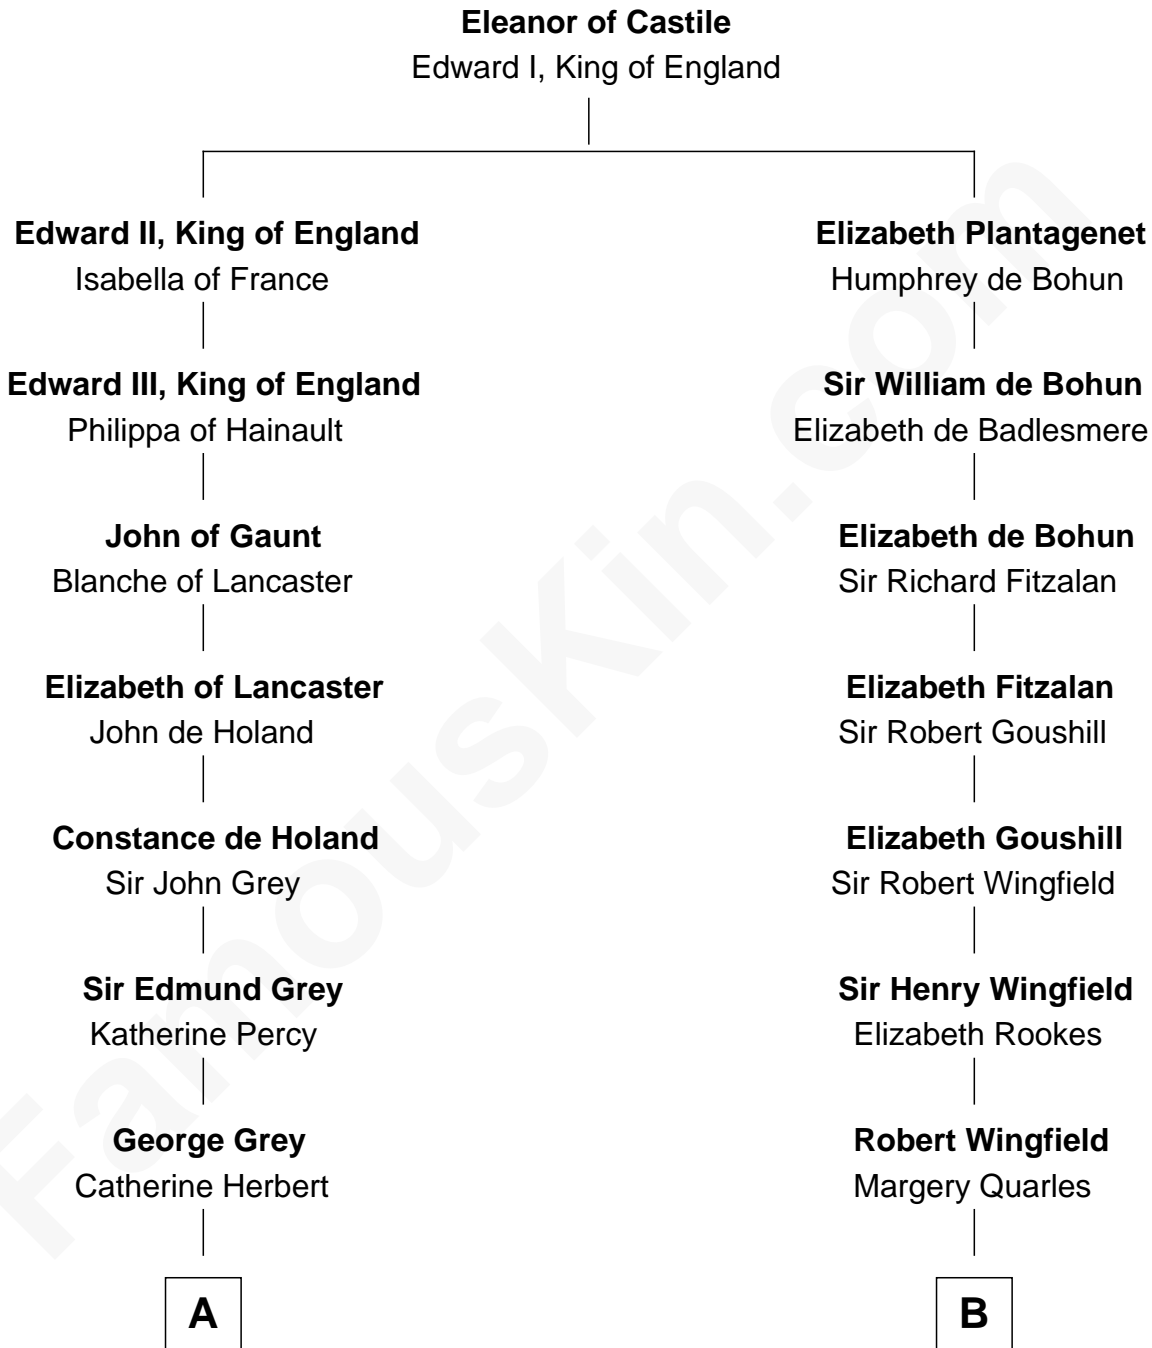

# FamousKin.com Relationship Chart of

**George Clinton**

*4th U.S. Vice President*

14th cousin 6 times removed of

**Valerie Bertinelli**

*Television Actress*

**C**

**Ida P. Gooden**  
Joseph D. Carvin

**Lester Vodges Carvin**  
Elizabeth - - - - -

**Nancy L. Carvin**  
Andrew Francis Bertinelli

**Valerie Bertinelli**  
*Television Actress*

FamousKin.com