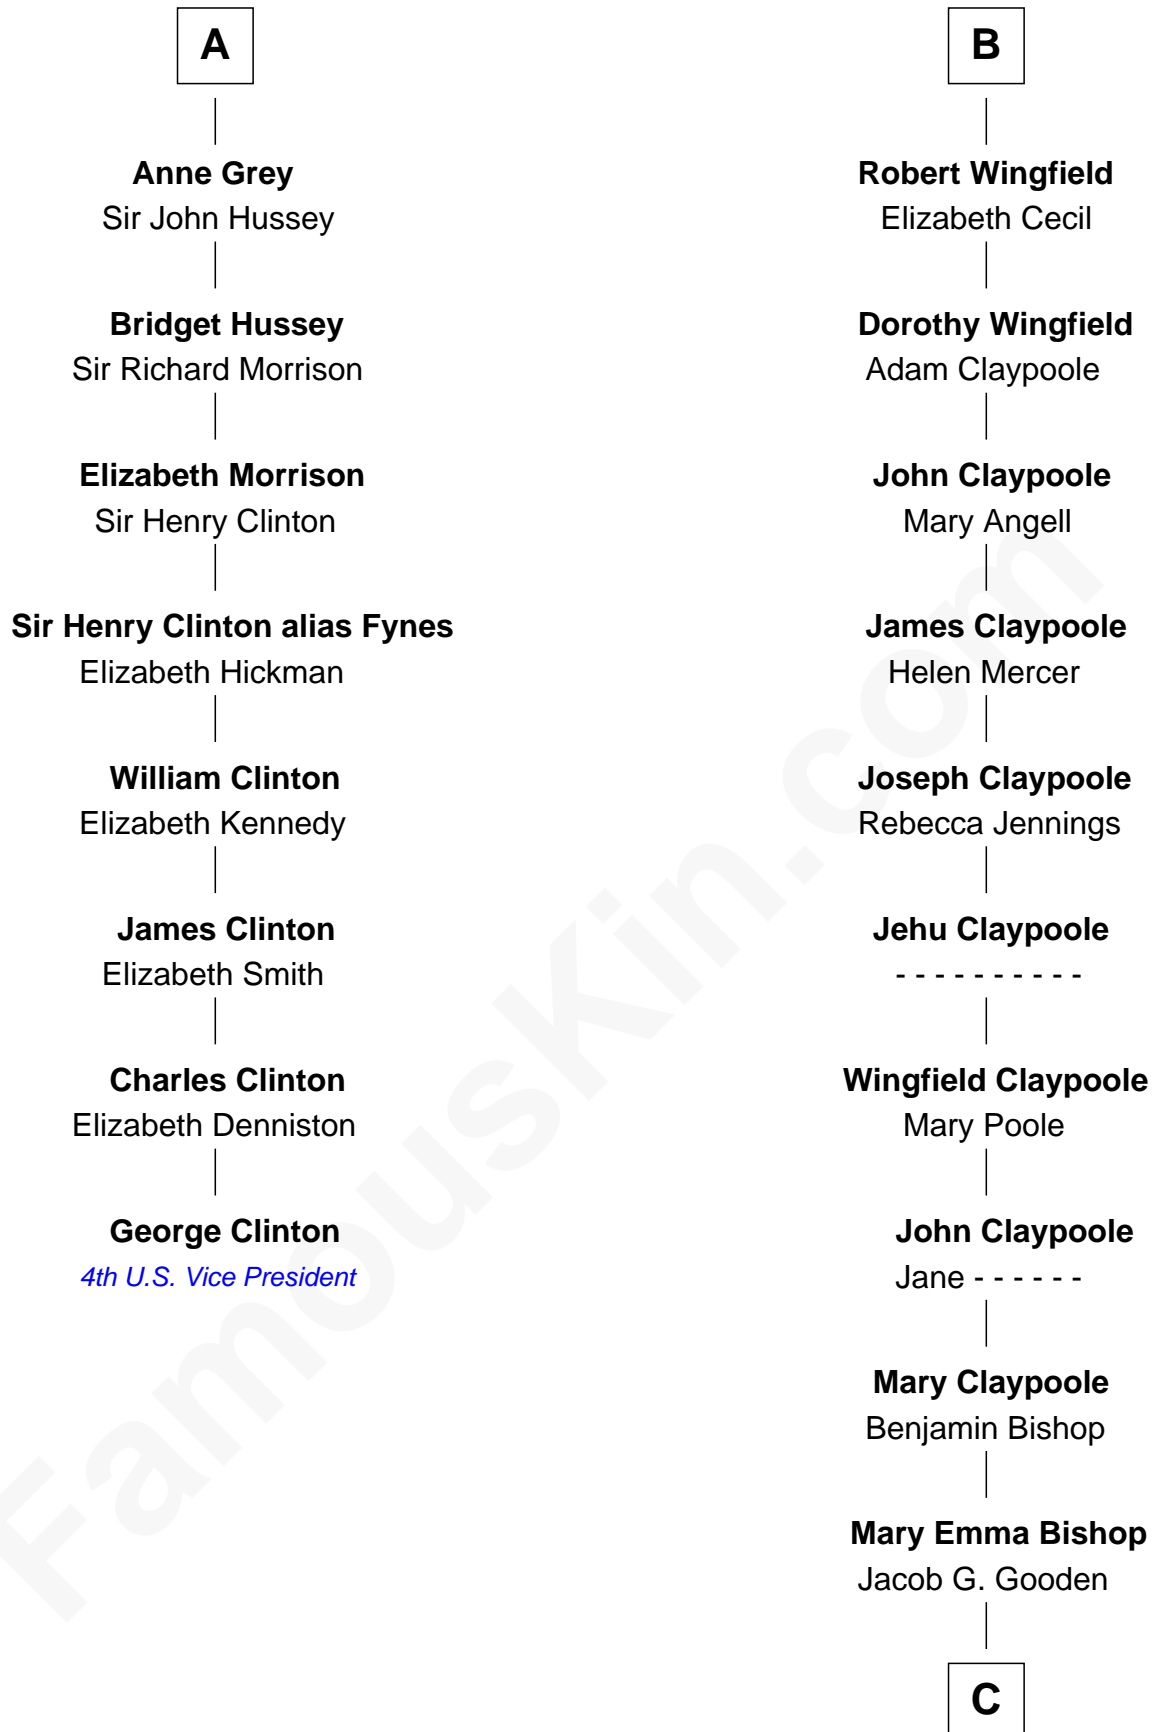

# FamousKin.com Relationship Chart of

**George Clinton**

*4th U.S. Vice President*

14th cousin 6 times removed of

**Valerie Bertinelli**

*Television Actress*

**C**

**Ida P. Gooden**  
Joseph D. Carvin

**Lester Vodges Carvin**  
Elizabeth - - - - -

**Nancy L. Carvin**  
Andrew Francis Bertinelli

**Valerie Bertinelli**  
*Television Actress*

FamousKin.com