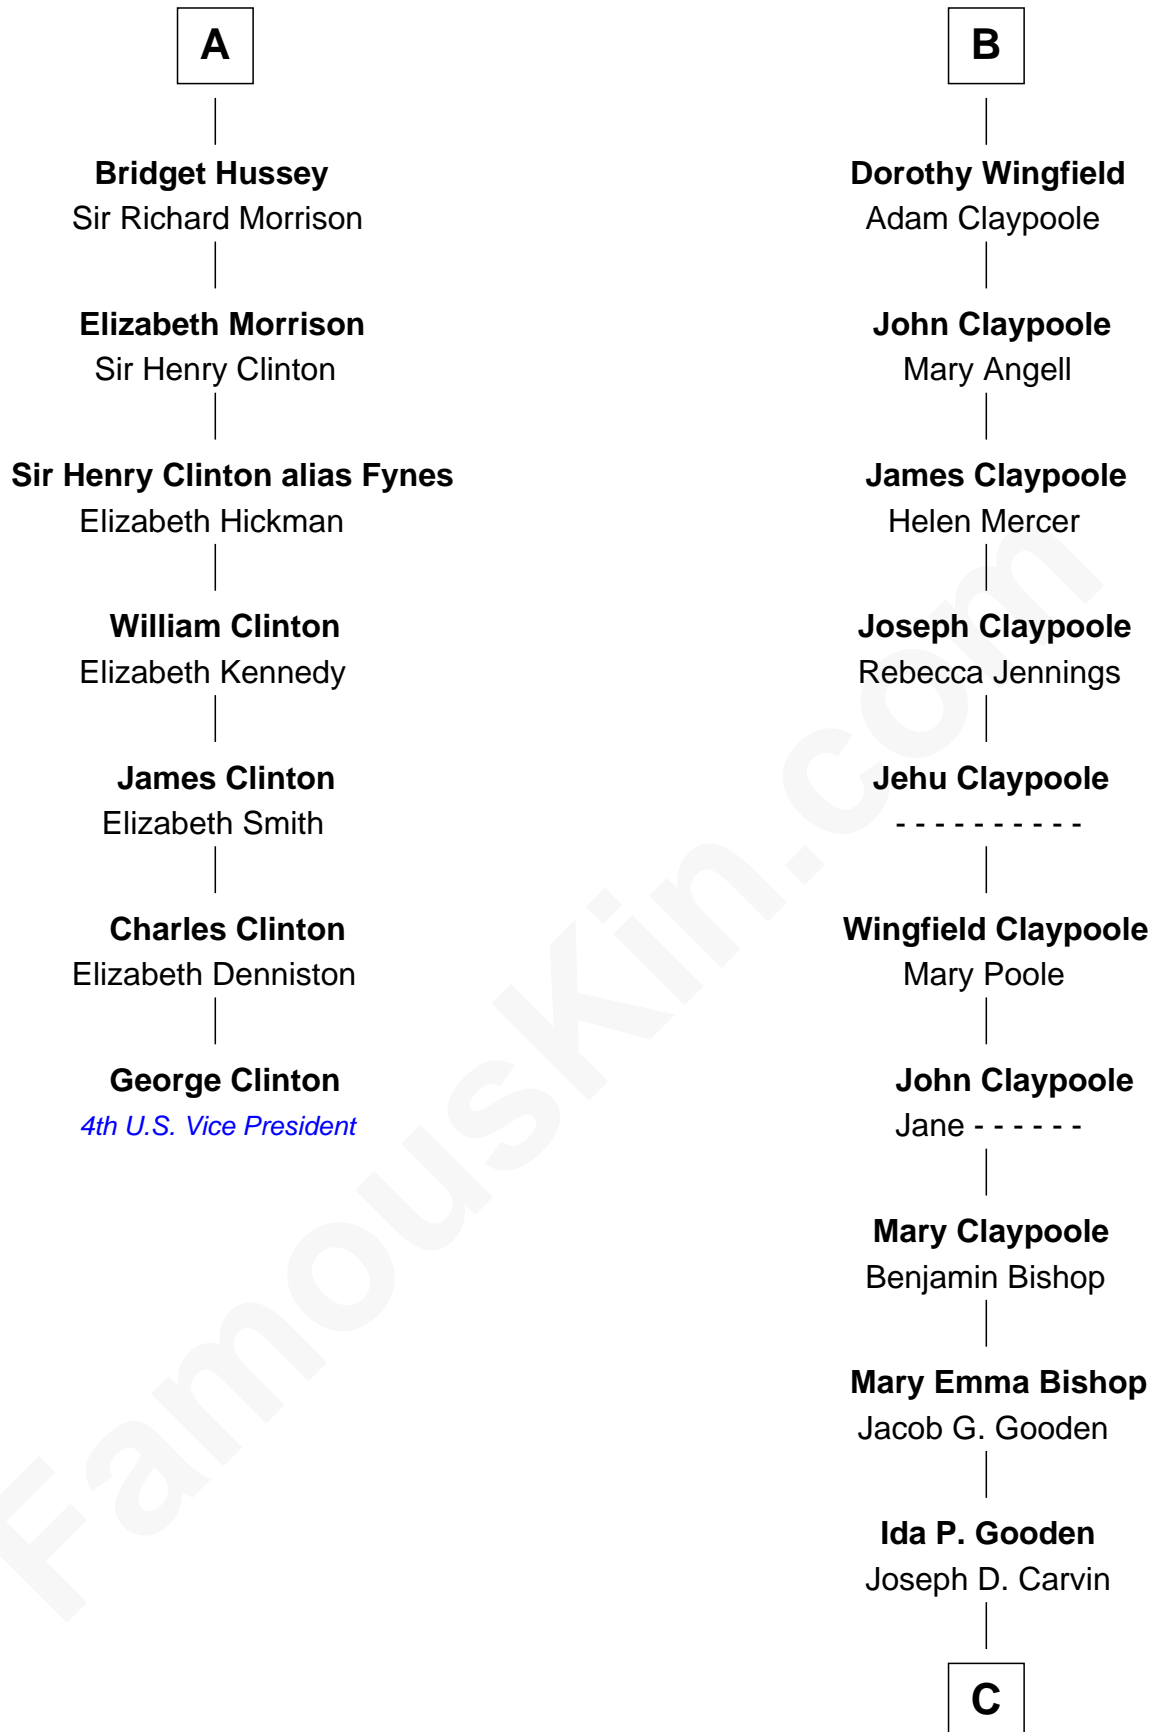

FamousKin.com

Relationship Chart of

George Clinton

4th U.S. Vice President

13th cousin 6 times removed of

Valerie Bertinelli

Television Actress

Henry Plantagenet

Maud de Chaworth

Henry of Lancaster
Isabella de Beaumont

Blanche of Lancaster
John of Gaunt

Elizabeth of Lancaster
John de Holand

Constance de Holand
Sir John Grey

Sir Edmund Grey
Katherine Percy

George Grey
Catherine Herbert

Anne Grey
Sir John Hussey

A

Eleanor Plantagenet
Richard Fitzalan

Sir Richard Fitzalan
Elizabeth de Bohun

Elizabeth Fitzalan
Sir Robert Goushill

Elizabeth Goushill
Sir Robert Wingfield

Sir Henry Wingfield
Elizabeth Rookes

Robert Wingfield
Margery Quarles

Robert Wingfield
Elizabeth Cecil

B

C

Lester Vodges Carvin

Elizabeth - - - - -

Nancy L. Carvin

Andrew Francis Bertinelli