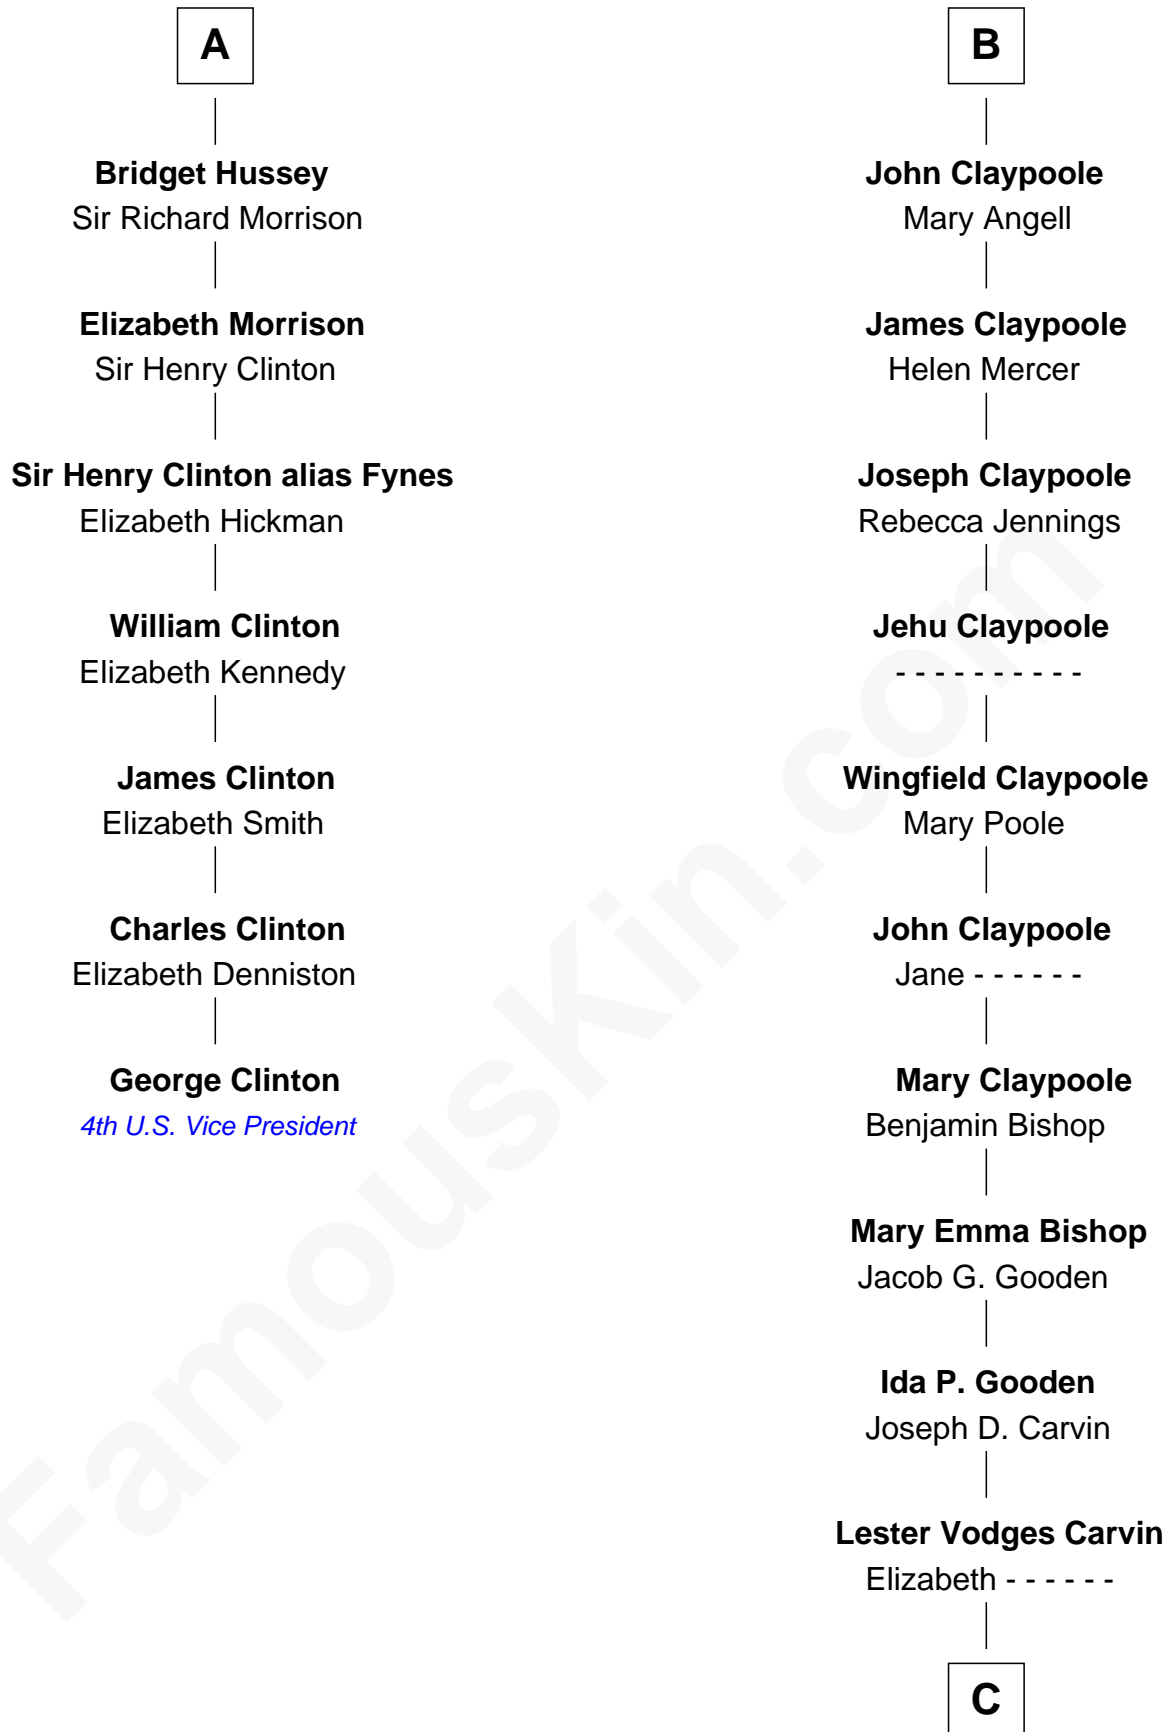

FamousKin.com Relationship Chart of

George Clinton

4th U.S. Vice President

13th cousin 5 times removed of

Valerie Bertinelli

Television Actress

C

Nancy L. Carvin
Andrew Francis Bertinelli

Valerie Bertinelli
Television Actress

FamousKin.com