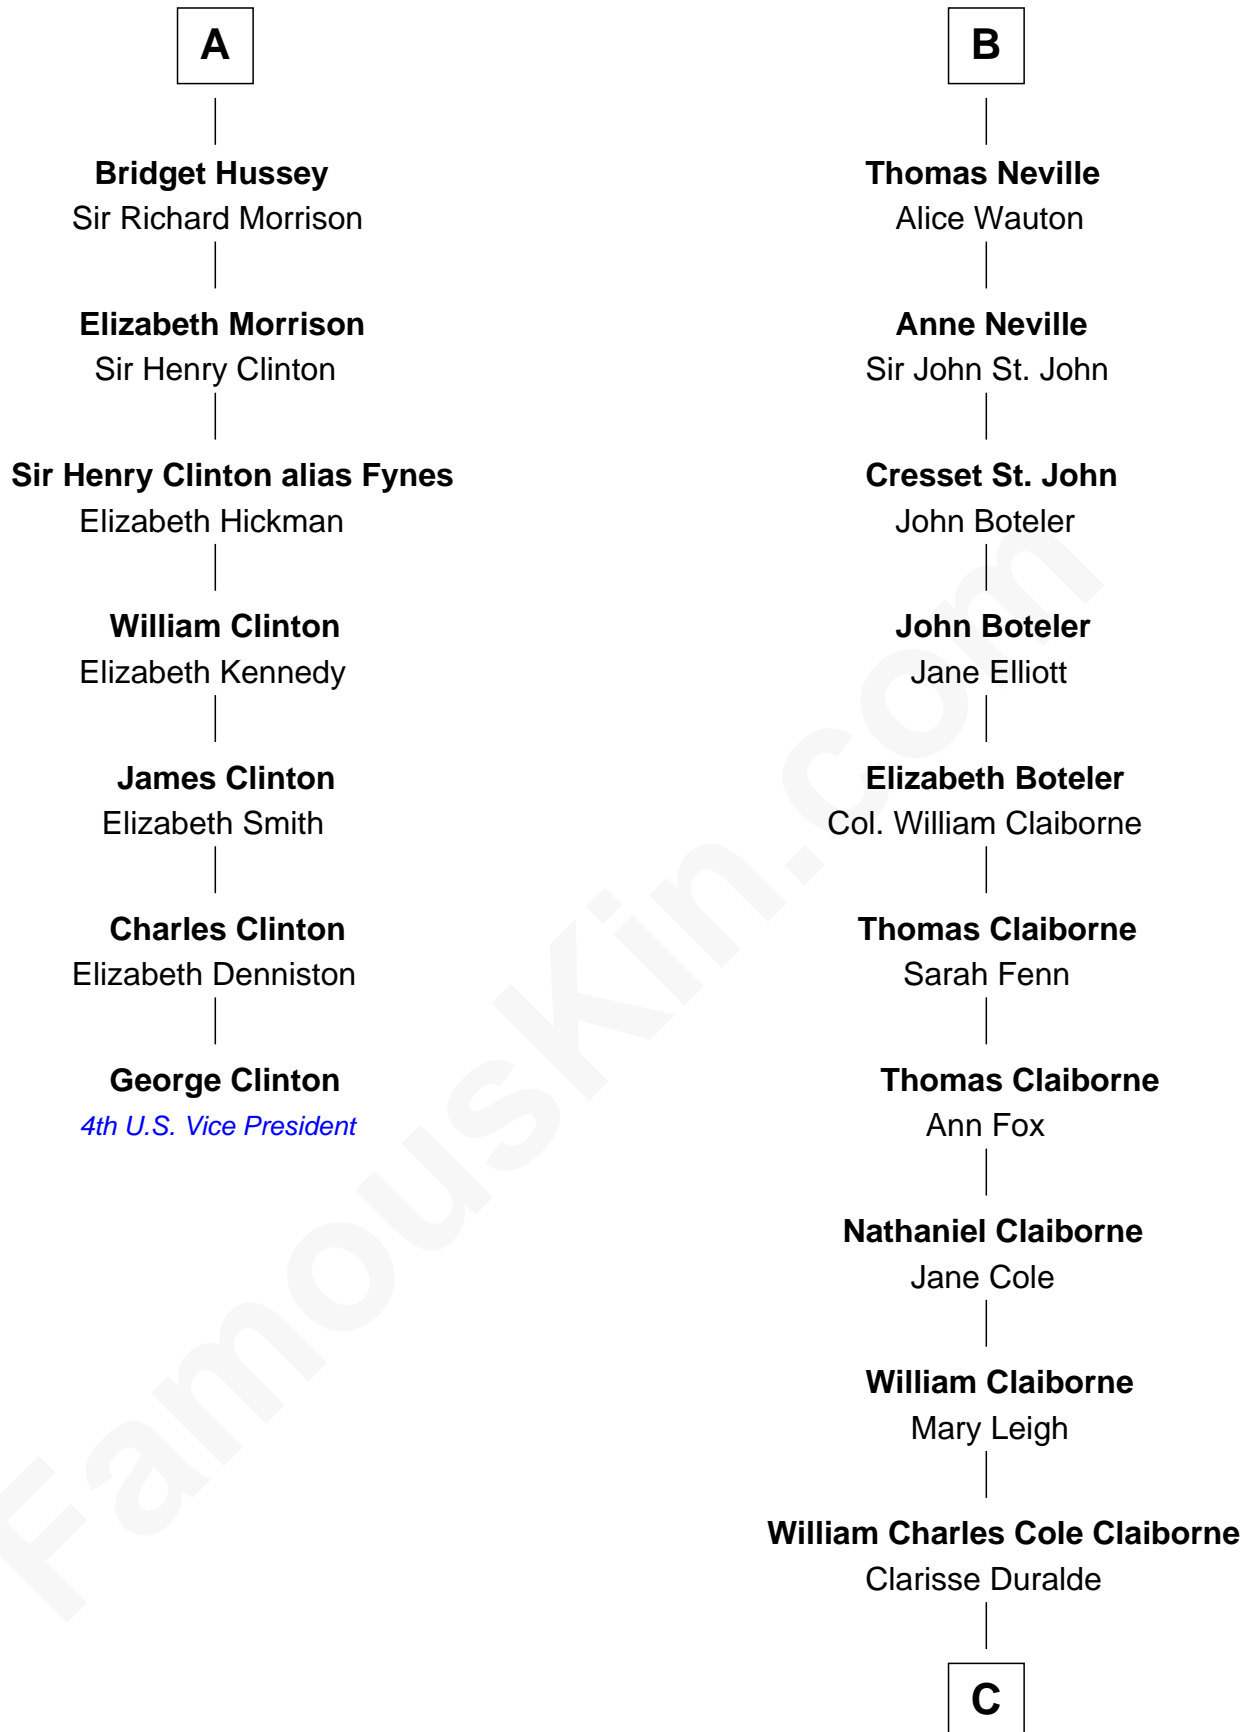

# FamousKin.com Relationship Chart of

**George Clinton**

*4th U.S. Vice President*

13th cousin 7 times removed of

**Liz Claiborne**

*Fashion Designer and Founder of Liz Claiborne Inc.*

**Sir William de Boteler**

Ela Herdeburgh

**C**

William Charles Cole Claiborne

Louise de Balathier

Fernand Claiborne

Marie Louise Villeré

Omer Villere Claiborne

Carolyn Louise Fenner