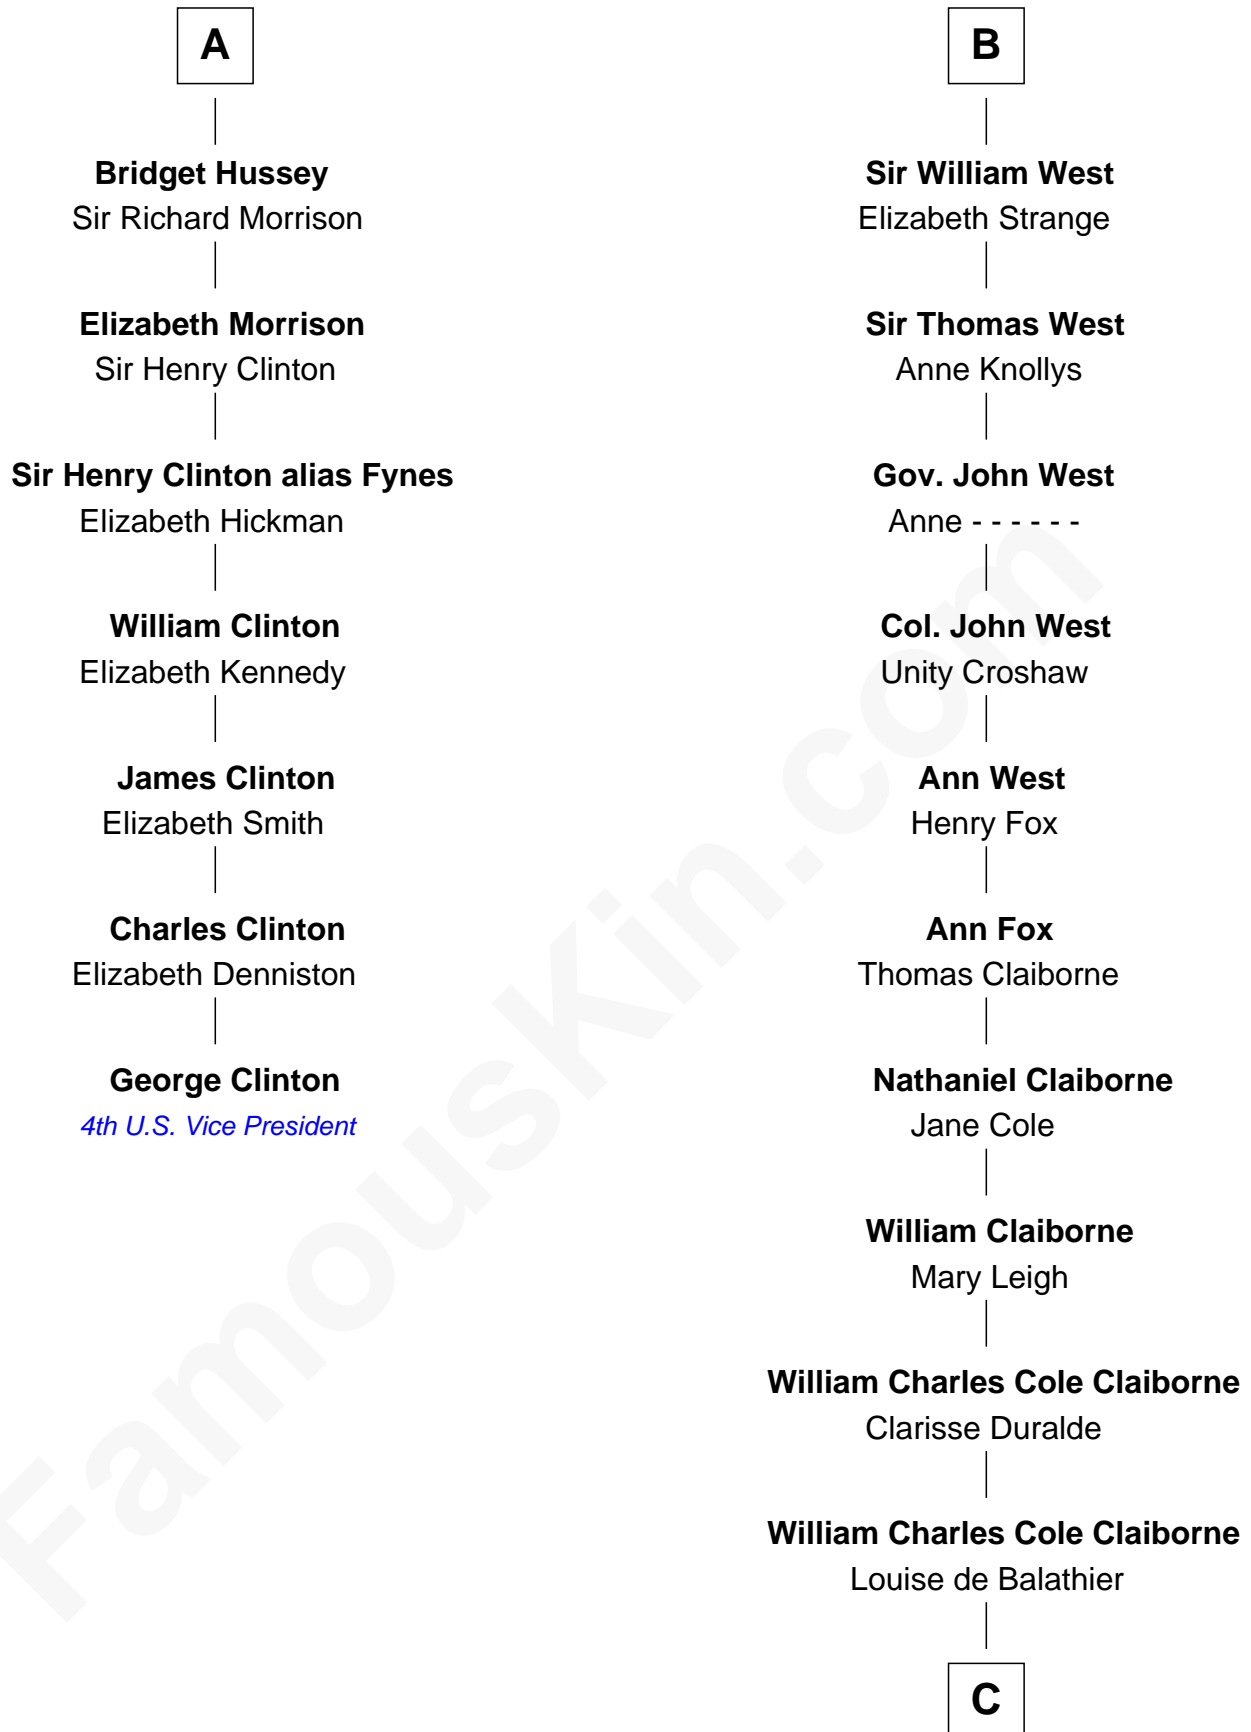

# FamousKin.com Relationship Chart of

**George Clinton**

*4th U.S. Vice President*

13th cousin 6 times removed of

**Liz Claiborne**

*Fashion Designer and Founder of Liz Claiborne Inc.*

**Henry Plantagenet**  
Maud de Chaworth

**Henry of Lancaster**  
Isabella de Beaumont

**Joan of Lancaster**  
John de Mowbray

**Blanche of Lancaster**  
John of Gaunt

**Eleanor Mowbray**  
Roger de la Warre

**Elizabeth of Lancaster**  
John de Holand

**Joan de la Warre**  
Sir Thomas West

**Constance de Holand**  
Sir John Grey

**Sir Reynold West**  
Margaret Thorley

**Sir Edmund Grey**  
Katherine Percy

**Sir Richard West**  
Katherine Hungerford

**George Grey**  
Catherine Herbert

**Sir Thomas West**  
Eleanor Copley

**Anne Grey**  
Sir John Hussey

**Sir George West**  
Elizabeth Morton

**A**

**B**

**C**

—  
**Fernand Claiborne**  
Marie Louise Villeré

—  
**Omer Villere Claiborne**  
Carolyn Louise Fenner