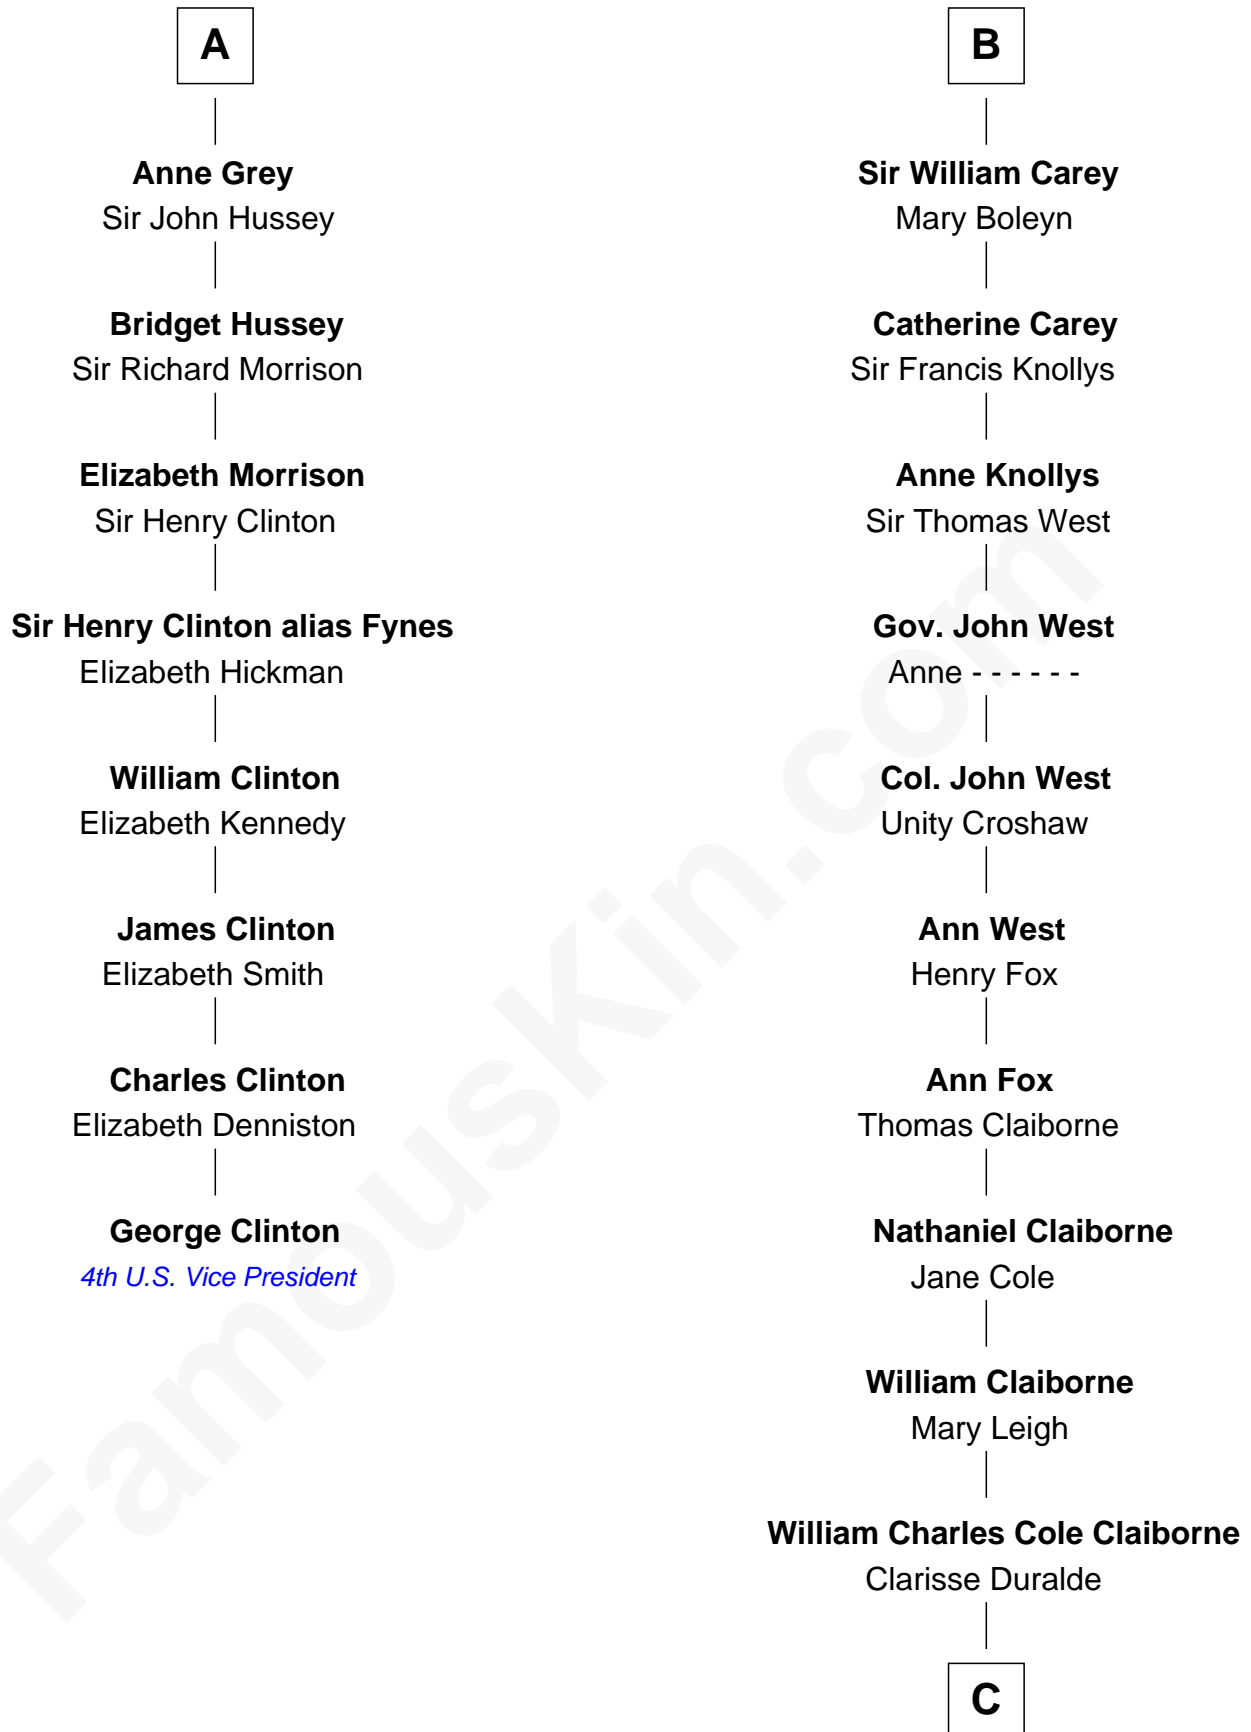

# FamousKin.com Relationship Chart of

**George Clinton**

4th U.S. Vice President

14th cousin 6 times removed of

**Liz Claiborne**

Fashion Designer and Founder of Liz Claiborne Inc.

**Sir Gilbert de Clare**

Joan of Acre

**C**

William Charles Cole Claiborne

Louise de Balathier

Fernand Claiborne

Marie Louise Villeré

Omer Villere Claiborne

Carolyn Louise Fenner

Liz Claiborne