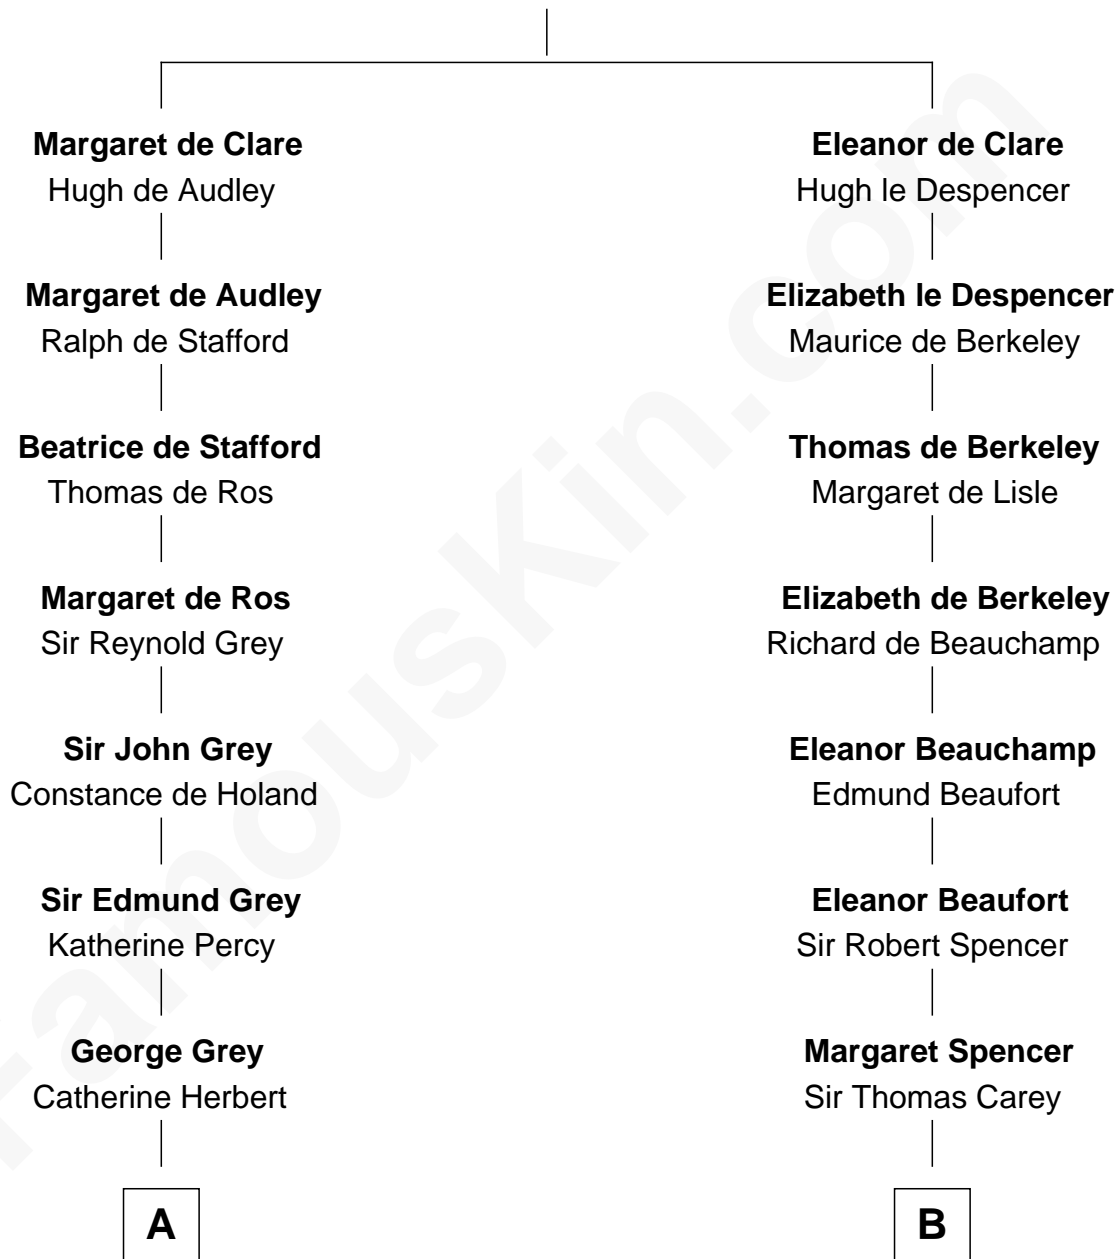

# FamousKin.com Relationship Chart of

**George Clinton**

4th U.S. Vice President

14th cousin 6 times removed of

**Liz Claiborne**

Fashion Designer and Founder of Liz Claiborne Inc.

**Sir Gilbert de Clare**

Joan of Acre

**C**

William Charles Cole Claiborne

Louise de Balathier

Fernand Claiborne

Marie Louise Villeré

Omer Villere Claiborne

Carolyn Louise Fenner

Liz Claiborne