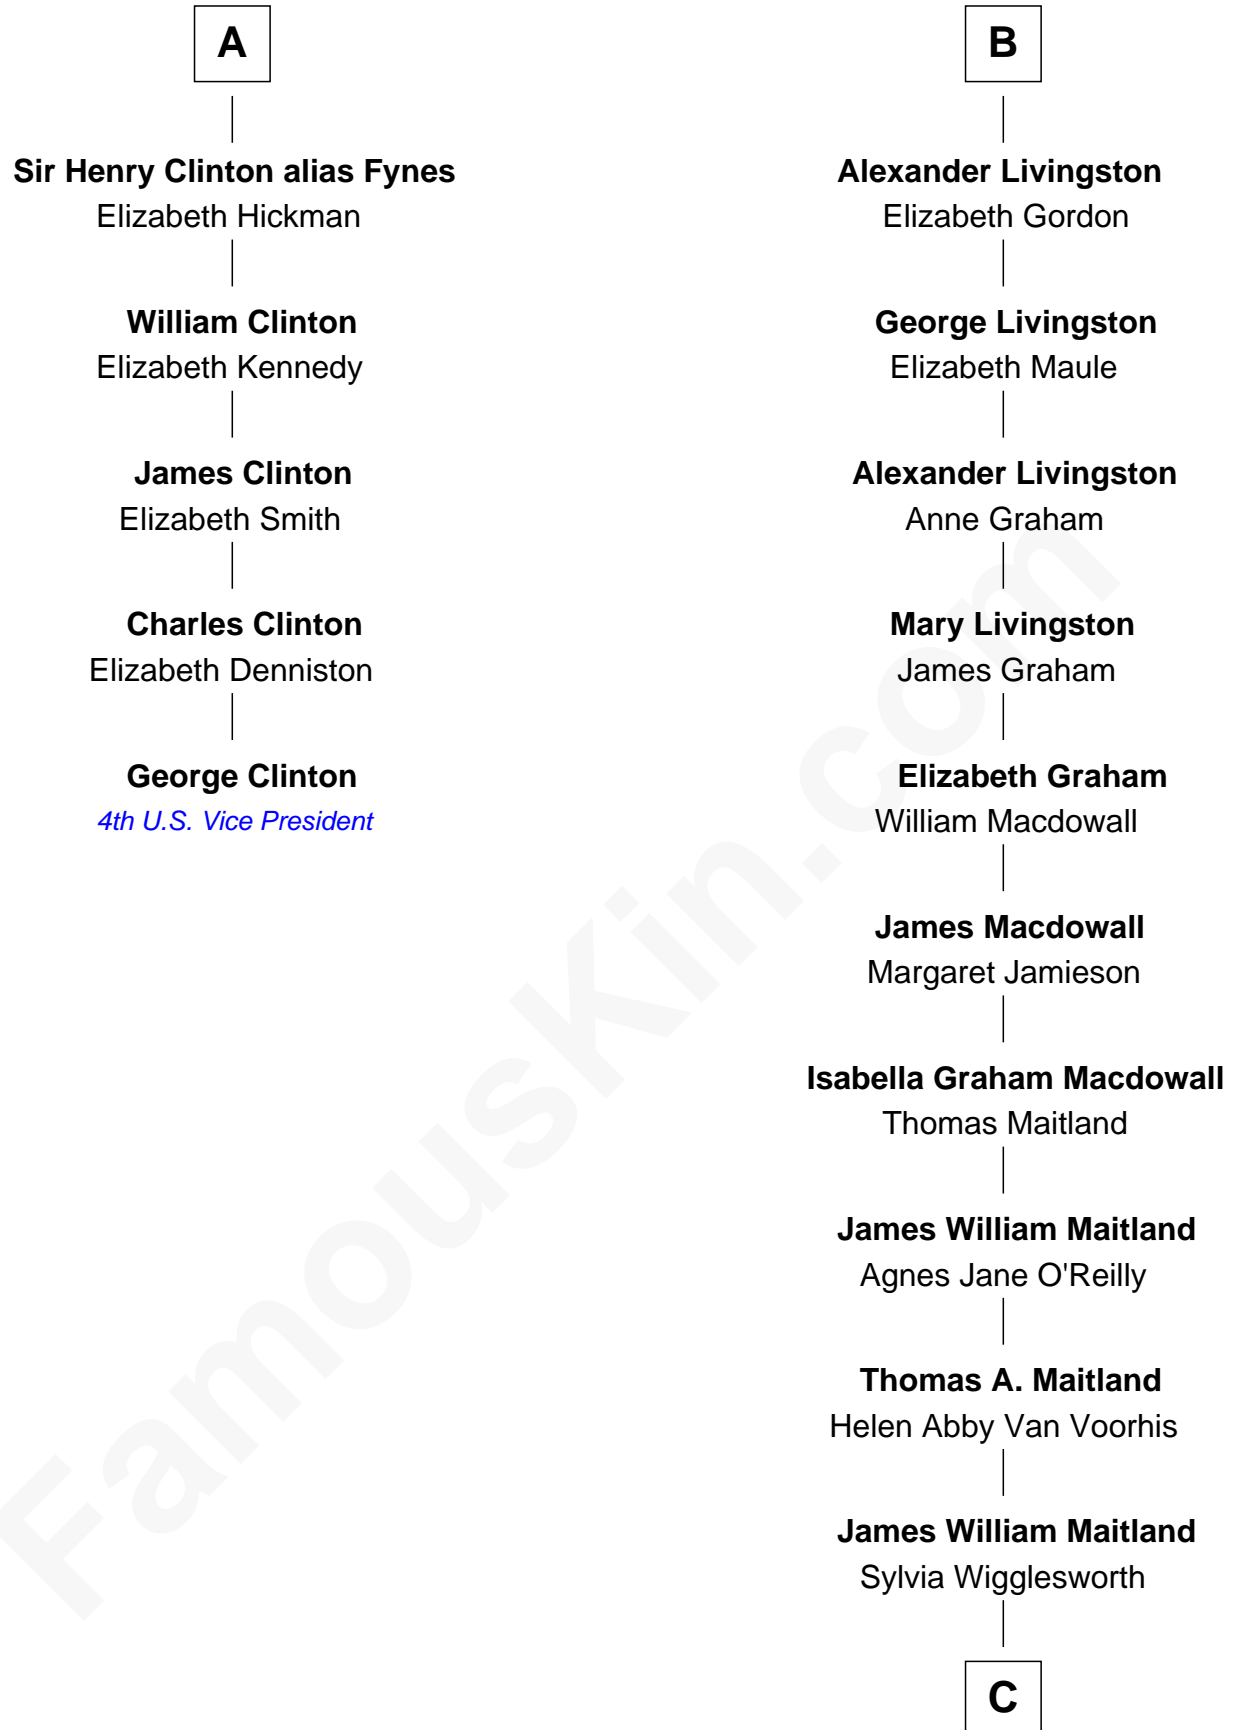

FamousKin.com Relationship Chart of

George Clinton

4th U.S. Vice President

11th cousin 7 times removed of

Howard Dean

79th Governor of Vermont

Katherine Roet

John of Gaunt

Margaret de Holand

Joan Beaufort

Sir James Stewart

Sir James Stewart

Margaret - - - - -

Agnes Stewart

James IV, King of Scotland

Janet Stewart

Malcolm Fleming

Agnes Fleming

William Livingston

Alexander Livingston

Eleanor of Hay

B

C

Andrea Belden Maitland

Howard Brush Dean

Howard Dean

79th Governor of Vermont

FamousKin.com