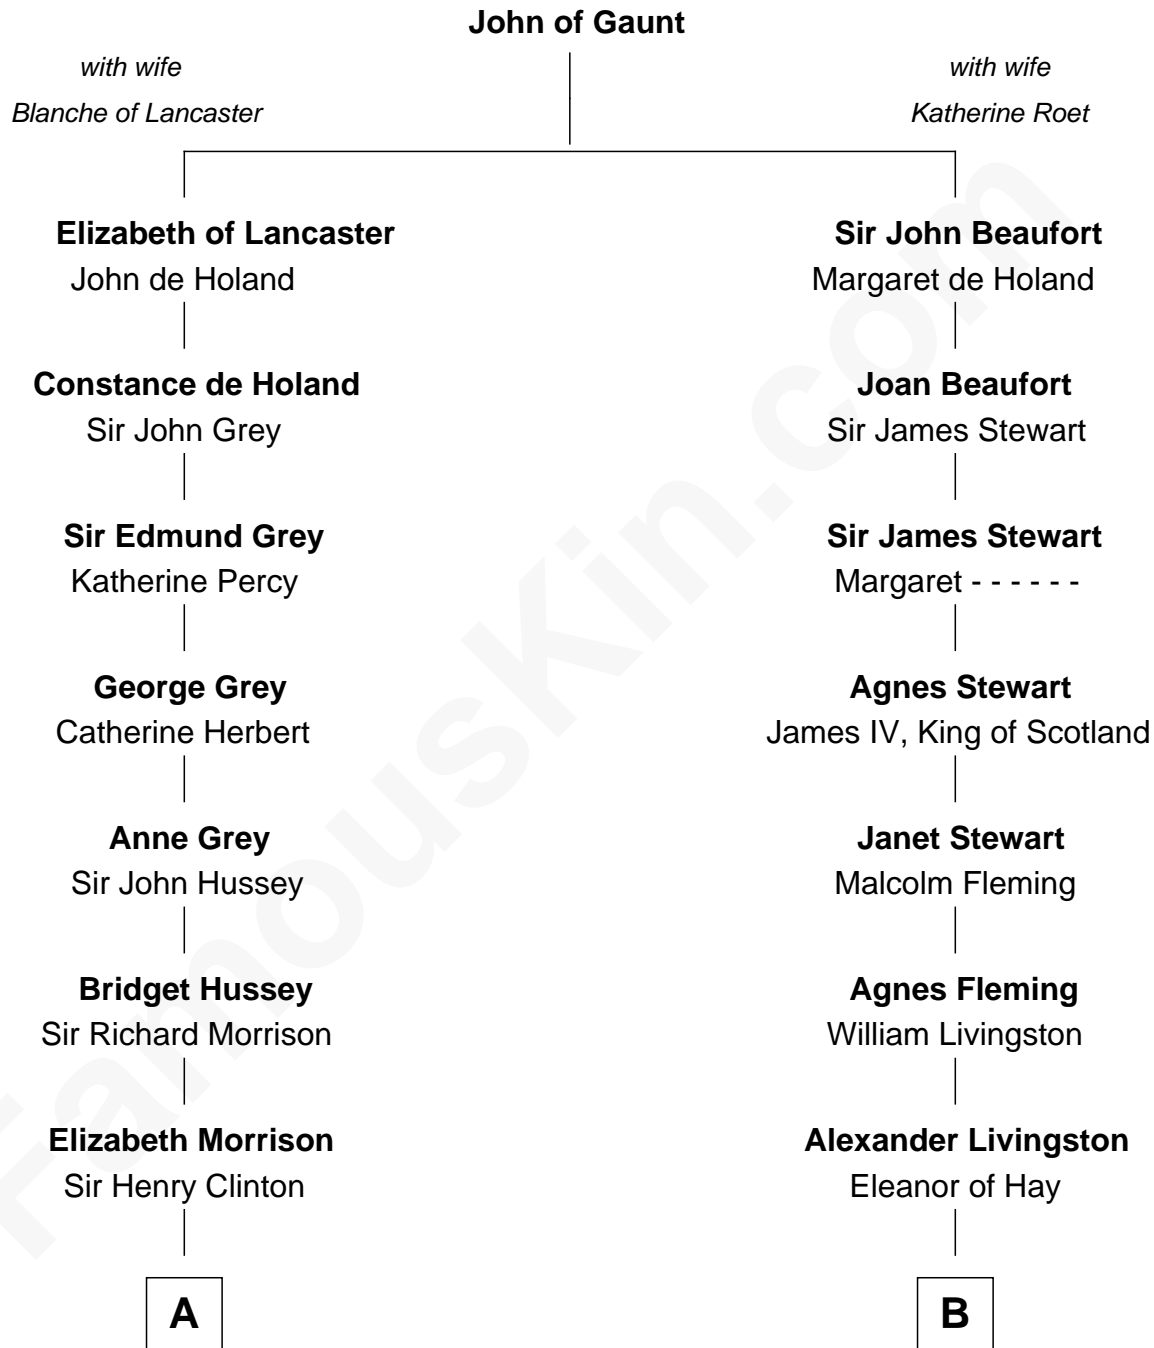

FamousKin.com Relationship Chart of

George Clinton

4th U.S. Vice President

11th cousin 7 times removed of

Howard Dean

79th Governor of Vermont

C

Andrea Belden Maitland

Howard Brush Dean

Howard Dean

79th Governor of Vermont

FamousKin.com