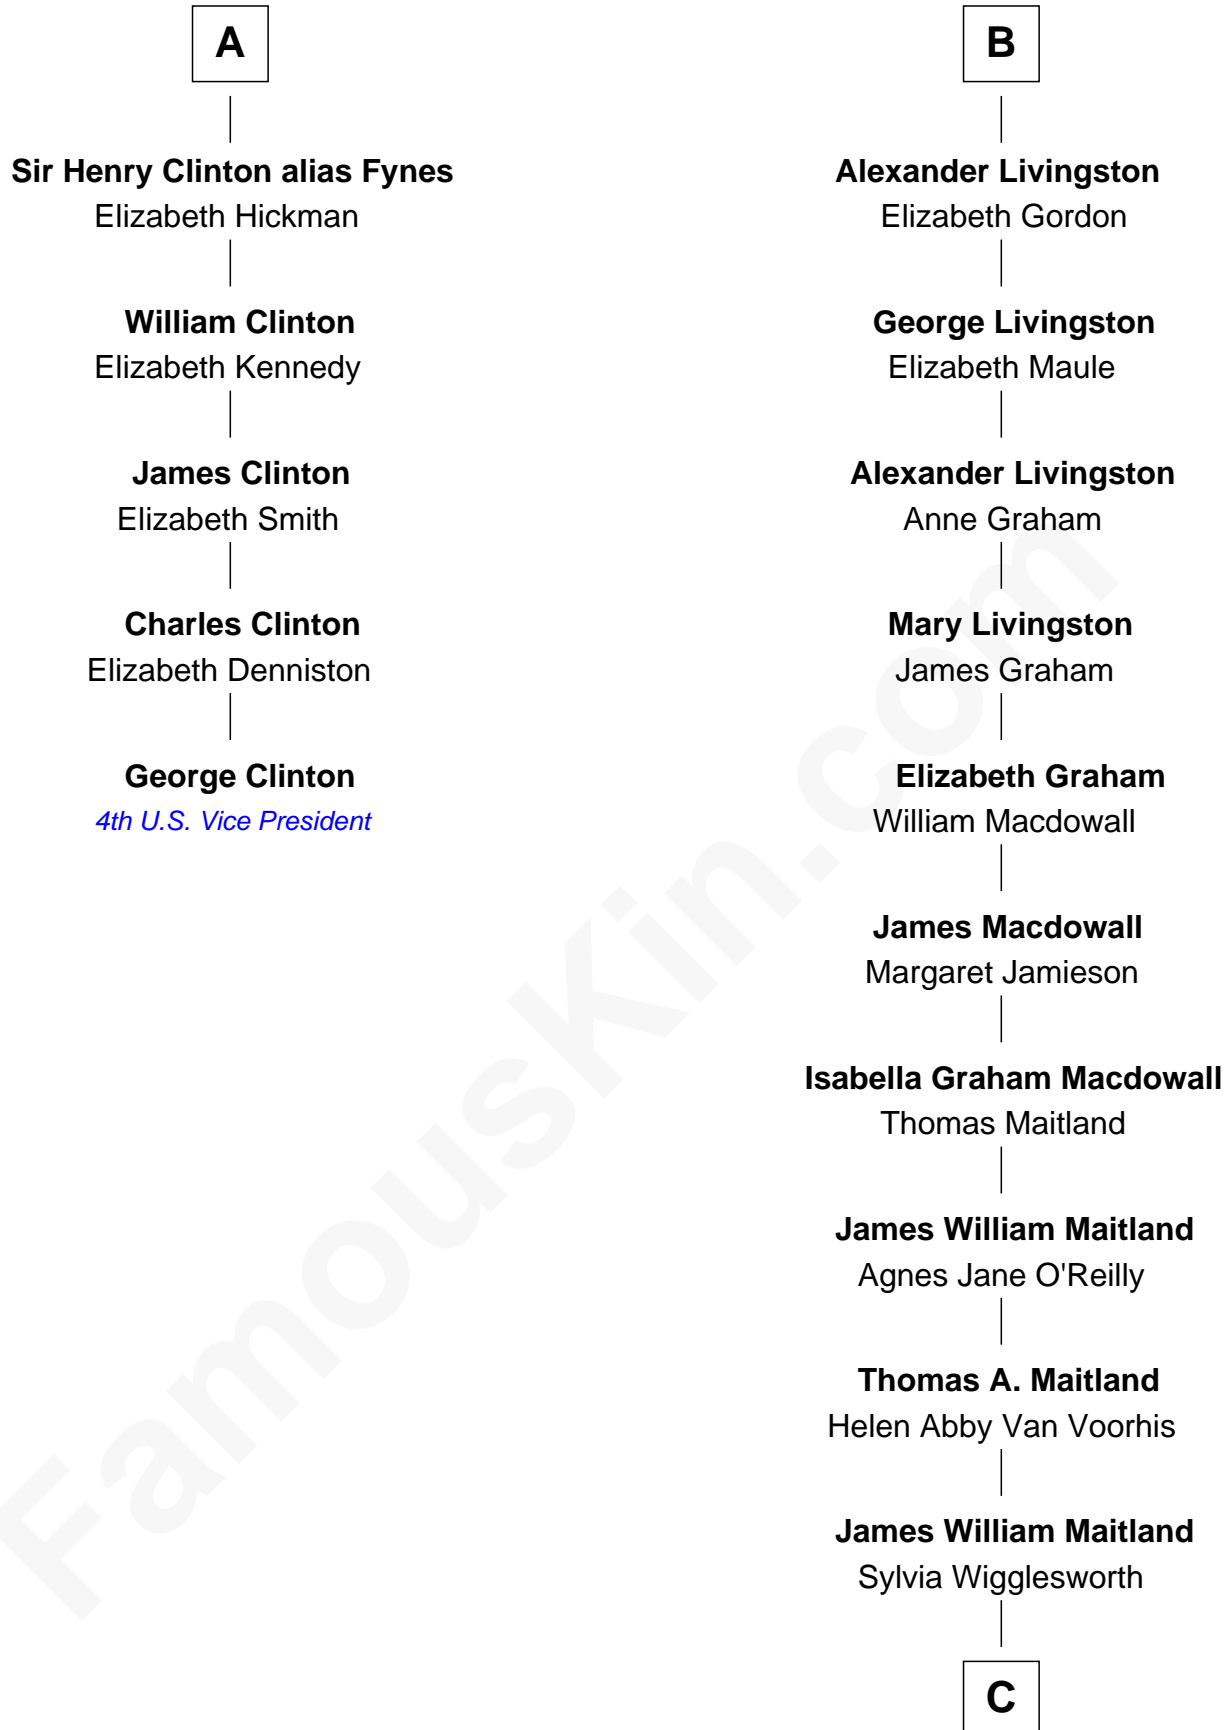

FamousKin.com Relationship Chart of

George Clinton

4th U.S. Vice President

11th cousin 7 times removed of

Howard Dean

79th Governor of Vermont

C

Andrea Belden Maitland

Howard Brush Dean

Howard Dean

79th Governor of Vermont

FamousKin.com